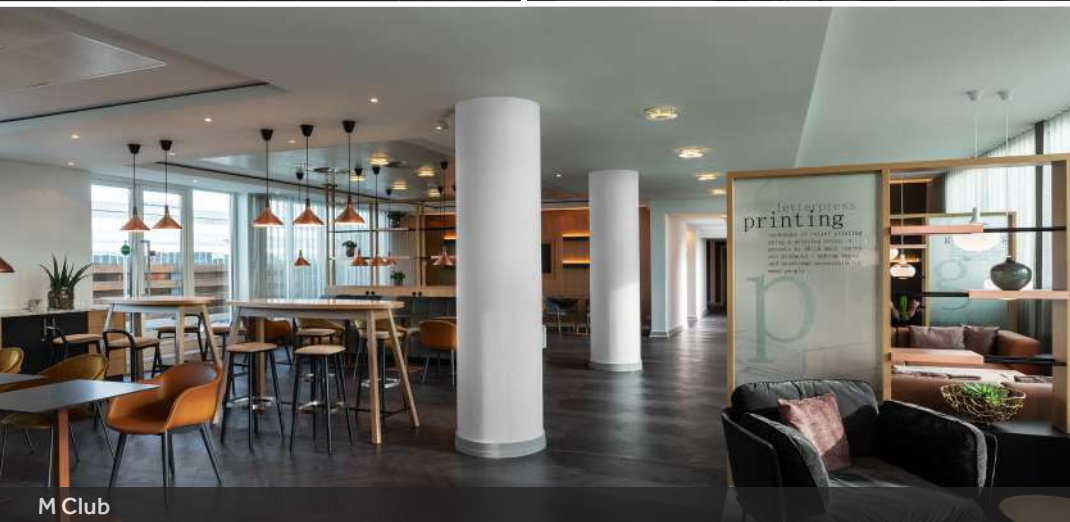

# GET INSPIRED --- YOUR EXCLUSIVE FLOOR

M Club - Meeting Corner

M Club

M Club

Reading Corner in M Club Suite

Executive Room

### TOP FLOOR JUST FOR YOU

Do you like the idea of hosting your group on an entire floor? We mean an exclusive floor reserved just for you! You will find absolutely everything on this floor, really everything: Overnight rooms, suites -which can be used as meeting rooms-, business areas as well as a modern and bright lounge for breakfast, break outs, lunch and gatherings.

### M CLUB

The center of the 9th floor is the M Club - this hospitality area provides an exclusive surrounding for your guests and will indulge them with an incomparable view of the runways as well as the Skyline of Frankfurt. The ideal place to come together or take a break. Benefit from numerous highlights, such as business corners, the residential-like lounge as well as a terrace.