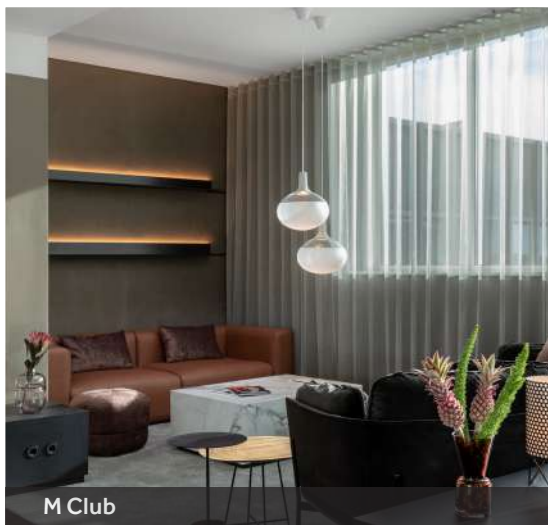

# GET INSPIRED --- YOUR EXCLUSIVE FLOOR

M Club - Meeting Corner

M Club

M Club

Reading Corner in M Club Suite

Executive Room

### TOP FLOOR JUST FOR YOU

Do you like the idea of hosting your group on an entire floor? We mean an exclusive floor reserved just for you! You will find absolutely everything on this floor, really everything: Overnight rooms, suites -which can be used as meeting rooms-, business areas as well as a modern and bright lounge for breakfast, break outs, lunch and gatherings.

### M CLUB

The center of the 9th floor is the M Club - this hospitality area provides an exclusive surrounding for your guests and will indulge them with an incomparable view of the runways as well as the Skyline of Frankfurt. The ideal place to come together or take a break. Benefit from numerous highlights, such as business corners, the residential-like lounge as well as a terrace.