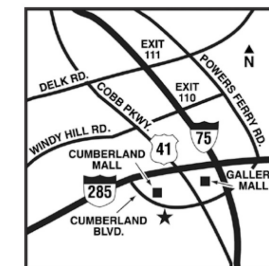

DIRECTIONS

From Hartsfield-Jackson Atlanta International Airport (ATL), take I-75 North to Exit 258, Cumberland Boulevard. Make a left off the exit. The hotel will be .9 miles on the left.

MEETING ROOM	DIMENSIONS		CAPACITY				
	WxLxH	Sq. Ft.	Theater	Schoolroom	Conference	U-Shape	Banquet
A	22x32.5x8.5	715	48	36	28	30	36
B	22.5x33.5x8.5	754	48	36	24	30	36
C	22x20.5x8.5	451	24	12	10	10	12
D	22x28.4x9.5	624	40	24	20	20	24
A and C	22x53.5x8.5	1,177	72	52	28	40	66