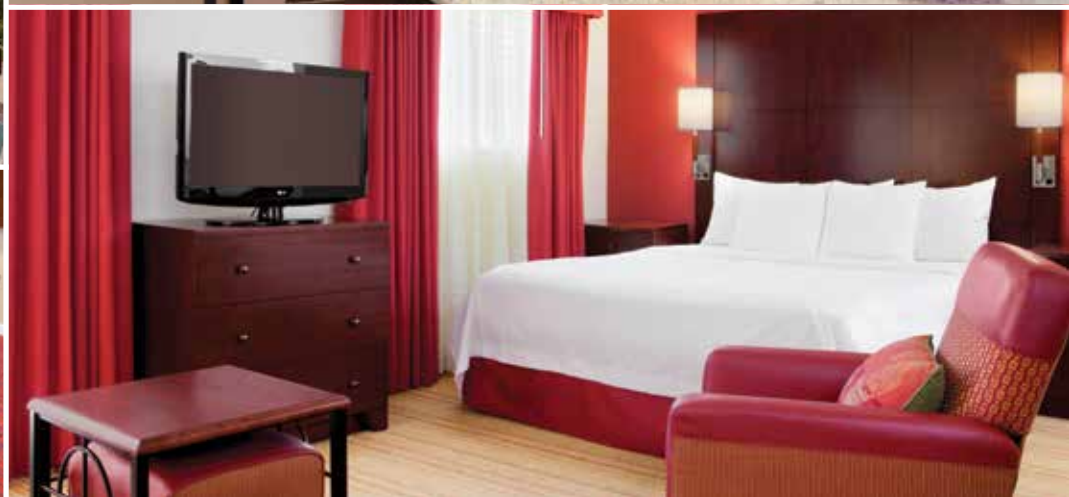

Residence Inn by Marriott® Atlanta Airport North/Virginia Avenue

ALL THE COMFORTS OF HOME

all the convenience of an Atlanta hotel.

Reaching new heights of comfort and convenience, Residence Inn Atlanta Airport North/Virginia Avenue offers apartment-style suites and modern amenities. Adjacent to Hartsfield-Jackson Atlanta International Airport and Delta Airlines headquarters our hotel offers a complimentary airport shuttle in addition to easy access to Atlanta attractions and MARTA. While staying with us you will have access to complimentary breakfast, wireless internet access and superior service. On select weeknights, embrace the social spirit of our hotel at The Residence Inn Mix, featuring premium beer and connections to local flavors. Stay active with our fitness room, seasonal outdoor pool and Sport Court before retiring to spacious suites with plenty of room to live, work, dine and dream. We also feature a meeting room, ideal for intimate gatherings, corporate meetings and social events. Whether planning a quick weekend getaway or long-term business stay, feel right at home at our premier hotel at Atlanta airport.

Residence
Inn®
Marriott®

LOCATION

Just minutes from the Atlanta airport, Delta Airlines Headquarters, MARTA and Atlanta's best known attractions

MEETING FACILITIES

1 meeting room • 575 square feet of total meeting space

GUEST ROOM AMENITIES

2 floors • 126 suites • Refrigerator • Stove • Dishwasher • Microwave oven • Toaster • Marriott's signature bedding – crisp linens, thicker mattresses, custom comforters, fluffier pillows • Pull-out sofa bed • Hair dryer