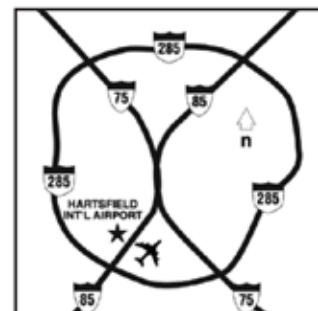

DIRECTIONS

From Hartsfield-Jackson Atlanta International Airport: From I-85 North, veer right onto Exit 73A to the Virginia Avenue exit. Go to the second traffic light, International Boulevard. Turn left and the hotel is 1/8-mile ahead on the left.