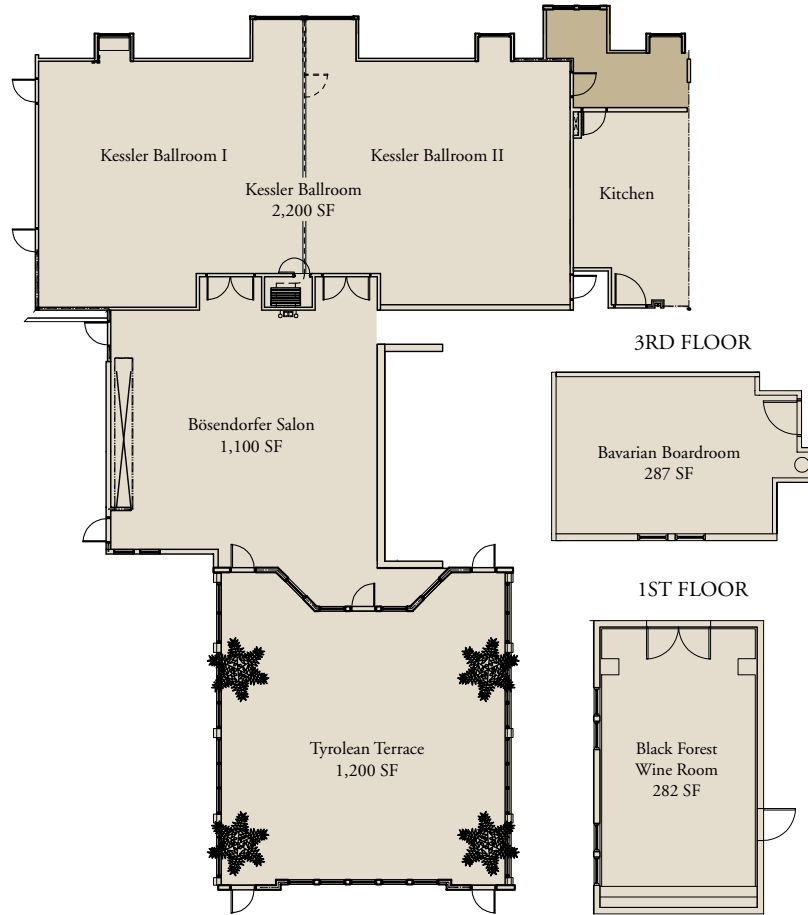

# GRAND BOHEMIAN HOTEL ASHEVILLE

\* Floor plans are not shown to scale

MEETING ROOM	SQUARE FOOTAGE	CONFERENCE	CLASSROOM	THEATER	BANQUET	RECEPTION	U-SHAPE
Kessler Ballroom	2,200	60	120	200	150	200	50
Kessler Ballroom I	1,100	30	60	100	60	100	25
Kessler Ballroom II	1,100	30	60	100	60	100	25
Bösendorfer Salon	1,100	-	-	72	60	-	-
Tyrolean Terrace	1,200	-	-	100	70	100	-
Bavarian Boardroom	287	10	-	-	-	-	-
Black Forest Wine Room	282	16	-	20	24	30	-