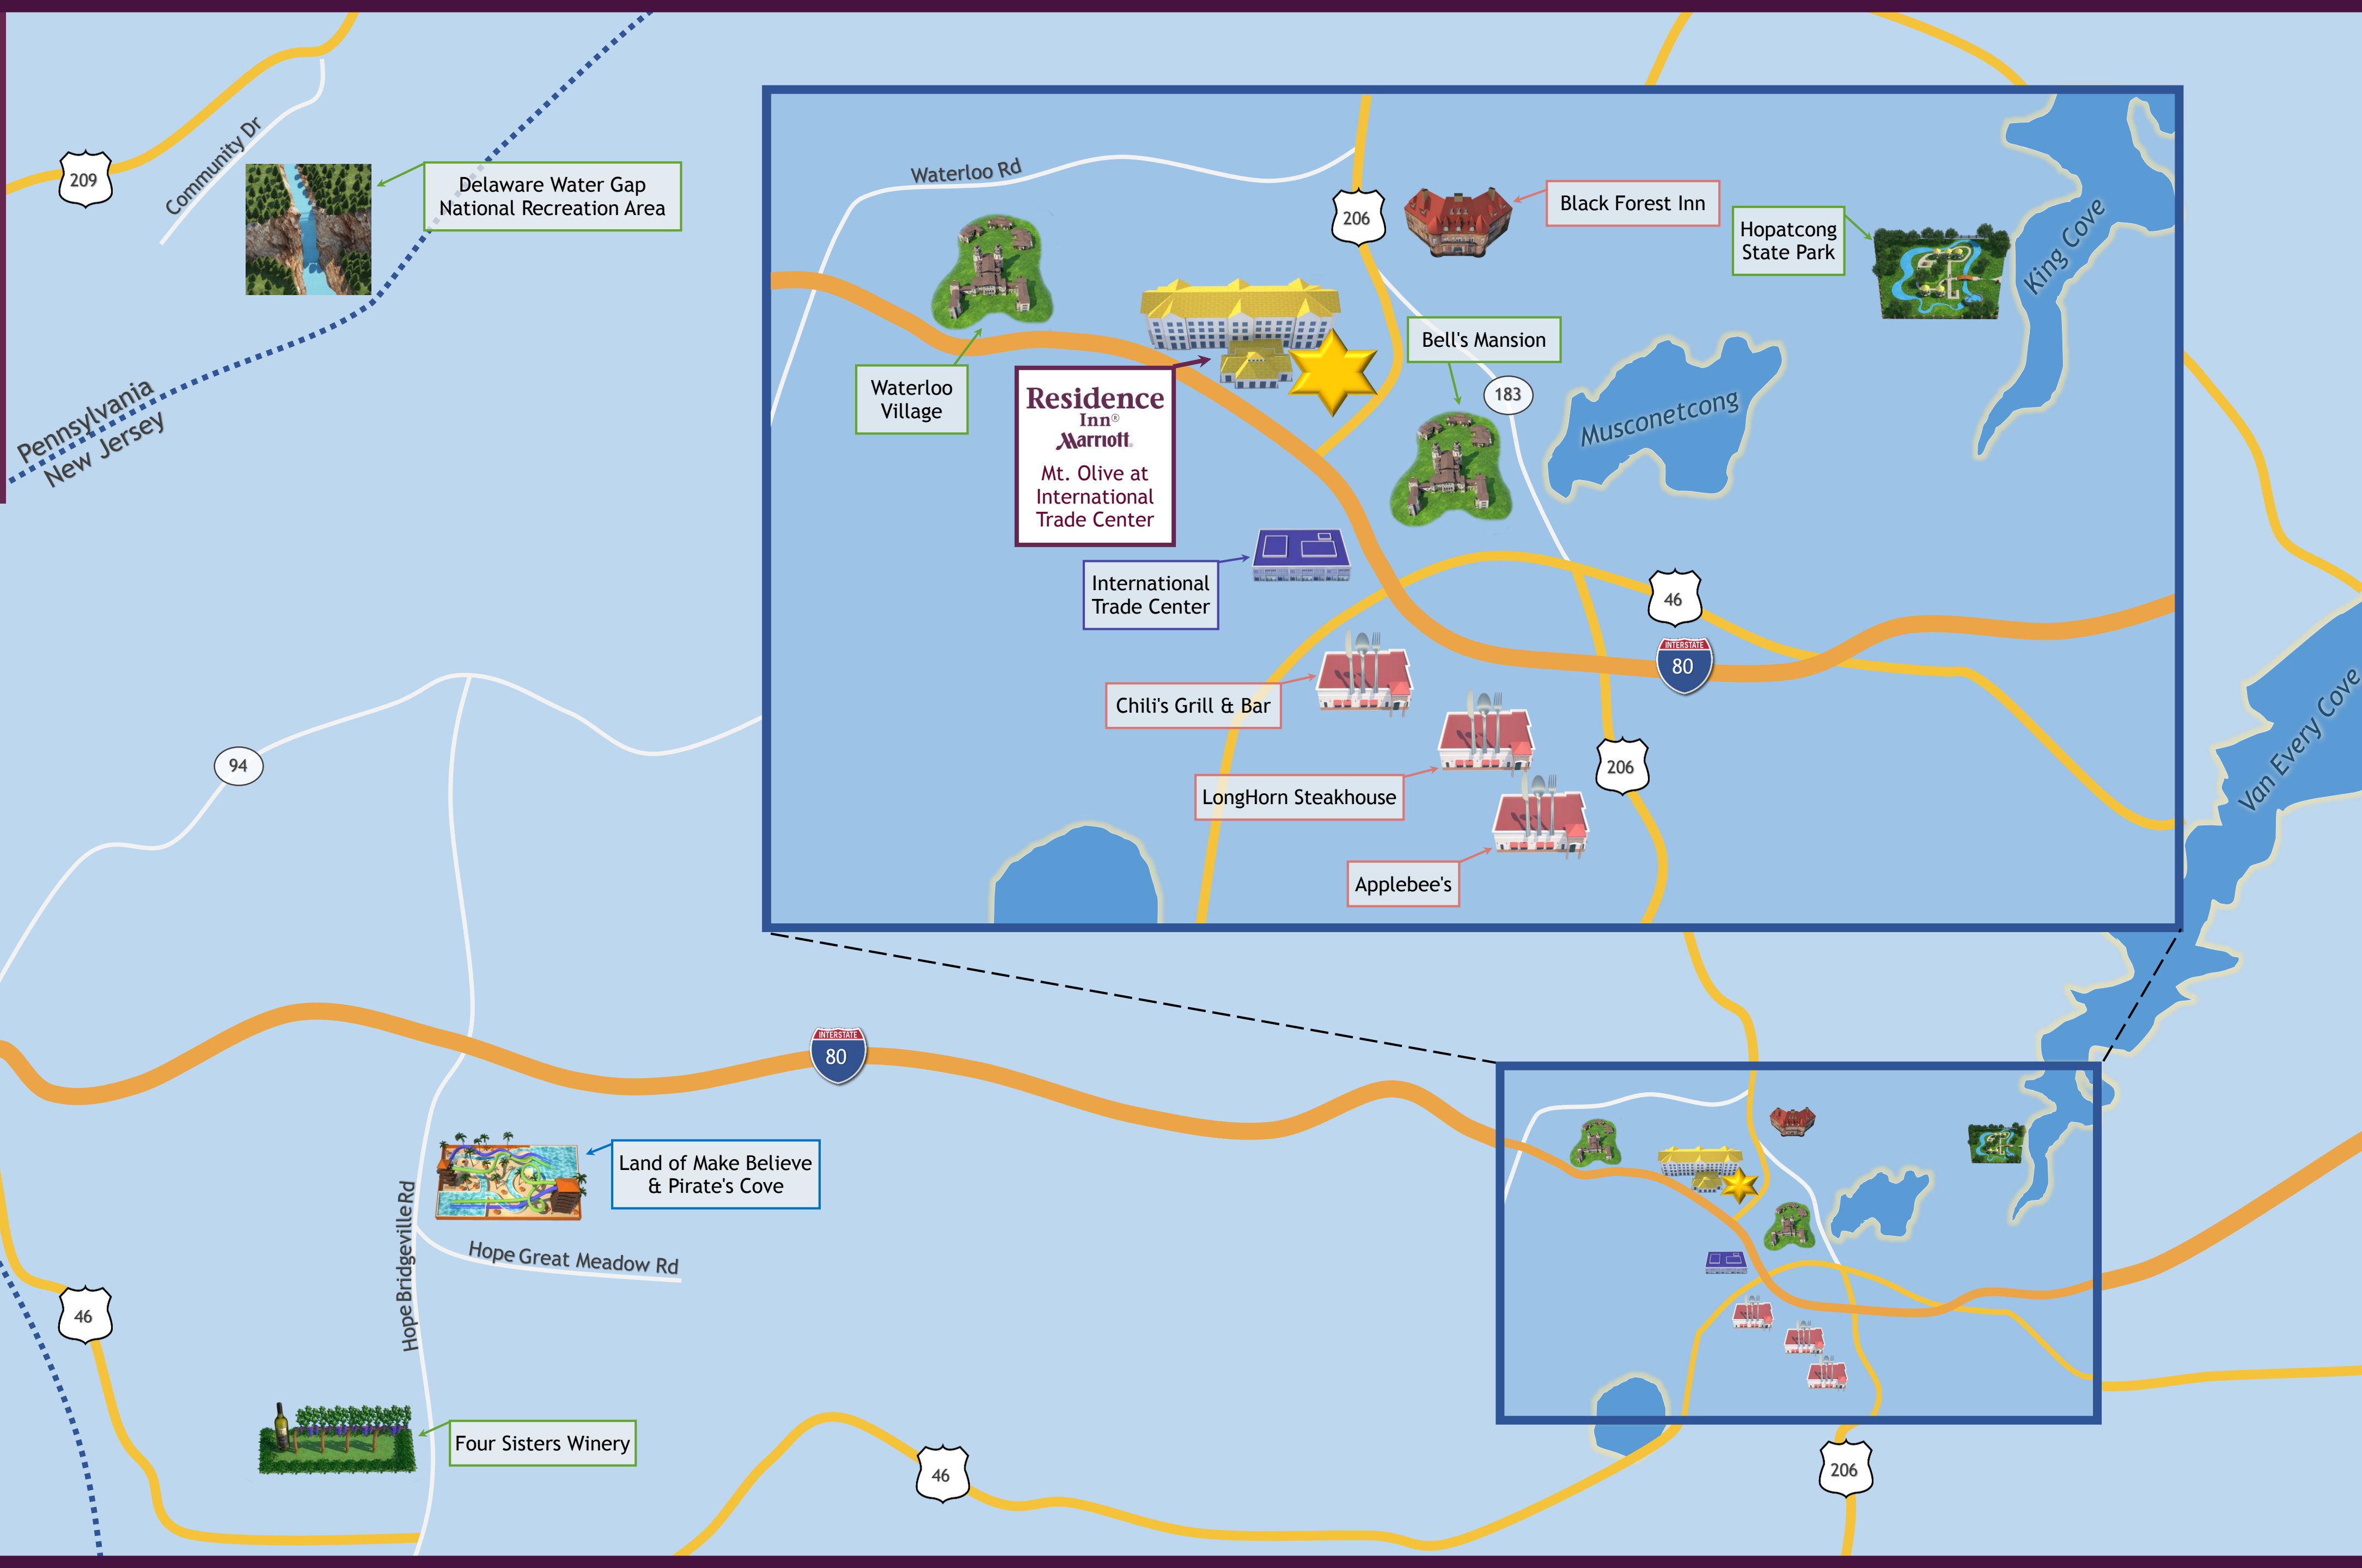

Residence Inn[®] Marriott[®]

Mt. Olive at International Trade Center

271 Continental Dr
Mt Olive Township, NJ 07874
(973) 691-1720

Delaware Water Gap National Recreation Area

Hopatcong State Park

Land of Make Believe & Pirate's Cove

Four Sisters Winery