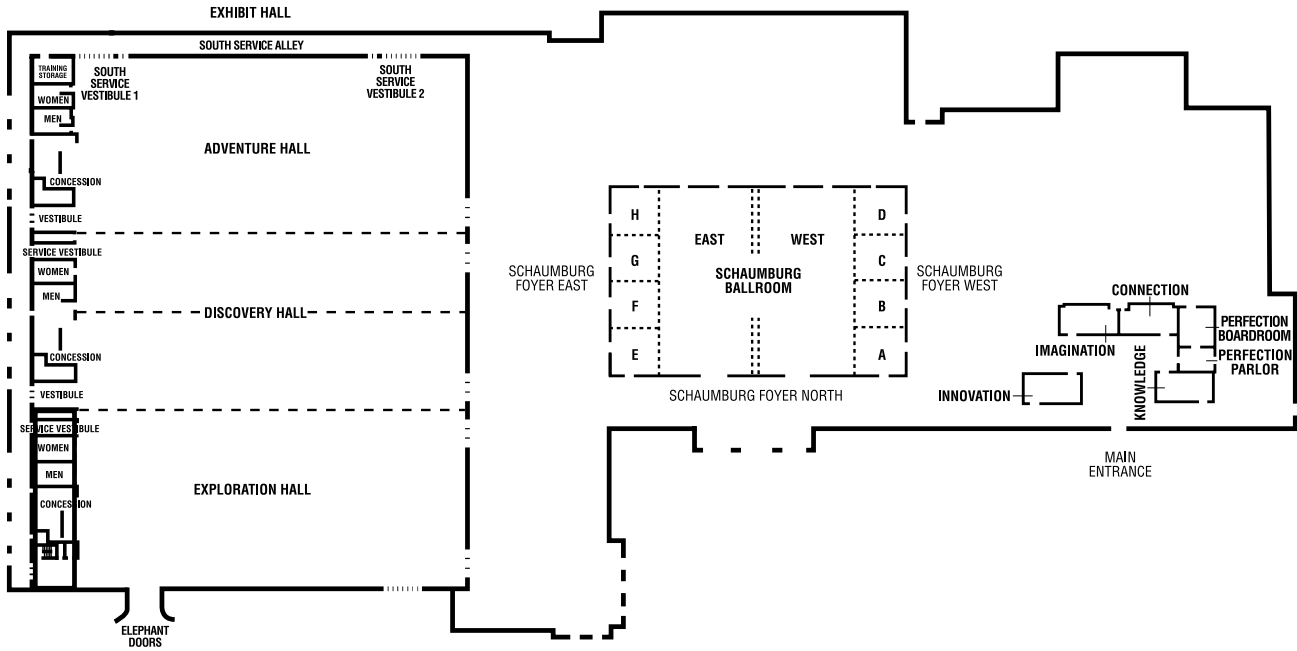

FIRST FLOOR