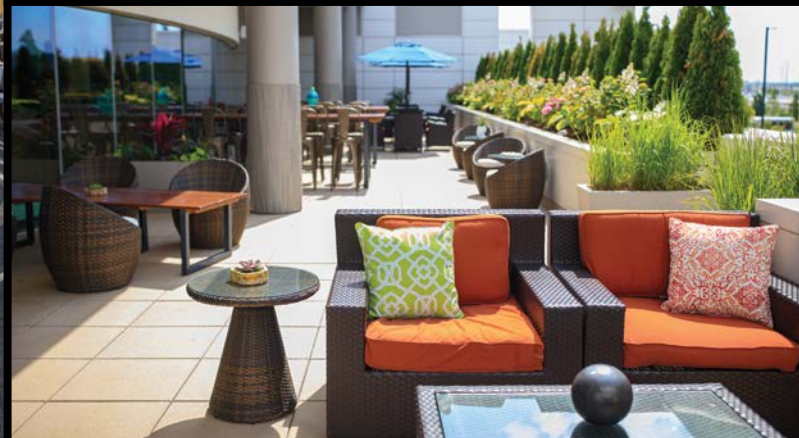

WE ARE HERE

Situated 13 miles from Chicago O'Hare International Airport with a dedicated highway exit and 26 miles from downtown Chicago, conveniently located near Woodfield Mall, offering world-class shopping and upscale dining

THE DETAILS

16 floors • 474 rooms • 26 suites • 2 concierge levels

SIP AND SAVOR

Sam & Harry's Steakhouse, famed for USDA Prime steaks and fresh seafood, 50 wines available by the glass • RENdezzvous Café, where we proudly brew Starbucks coffee, and offer light fare • Gather Bar, serving unique dishes and delicious cocktails in a relaxing and inviting atmosphere

A LITTLE FUN AND RELAXATION

Fitness center • Indoor pool (mineral-based filtration) • Whirlpool • Hiking • Jogging/fitness trail • Nature preserve trail • Squash • Tennis • Snow skiing at Raging Buffalo Snowboard Park and Villa Olivia • Golf at Schaumburg Park District Golf, Arlington Lakes Golf Course and Fox Run Golf Links

THE EXTRAS

Free WiFi for Marriott Rewards Members • Wired and wireless Internet access in guest rooms • Wireless Internet access in public spaces • Full-service business center

LOCAL FINDS

LEGOLAND • Arlington Park Racetrack • Woodfield Mall • Lynfred Winery • Streets of Woodfield Entertainment Complex • IKEA • Sears Centre • Schaumburg Flyers Baseball • Medieval Times

THE PLACE TO MEET

148,624 square feet of total meeting space • Largest meeting room is Schaumburg Convention Center with maximum meeting space of 97,200 square feet and maximum seating capacity of 6,300 • Maximum of 42 breakout meeting rooms • Exhibition space on-site

RENAISSANCE SCHAUMBURG CONVENTION CENTER HOTEL

1551 North Thoreau Drive Schaumburg, IL 60173
t: 847.303.4100 RenaissanceSchaumburg.com

RENAISSANCE®

SCHAUMBURG CONVENTION CENTER HOTEL