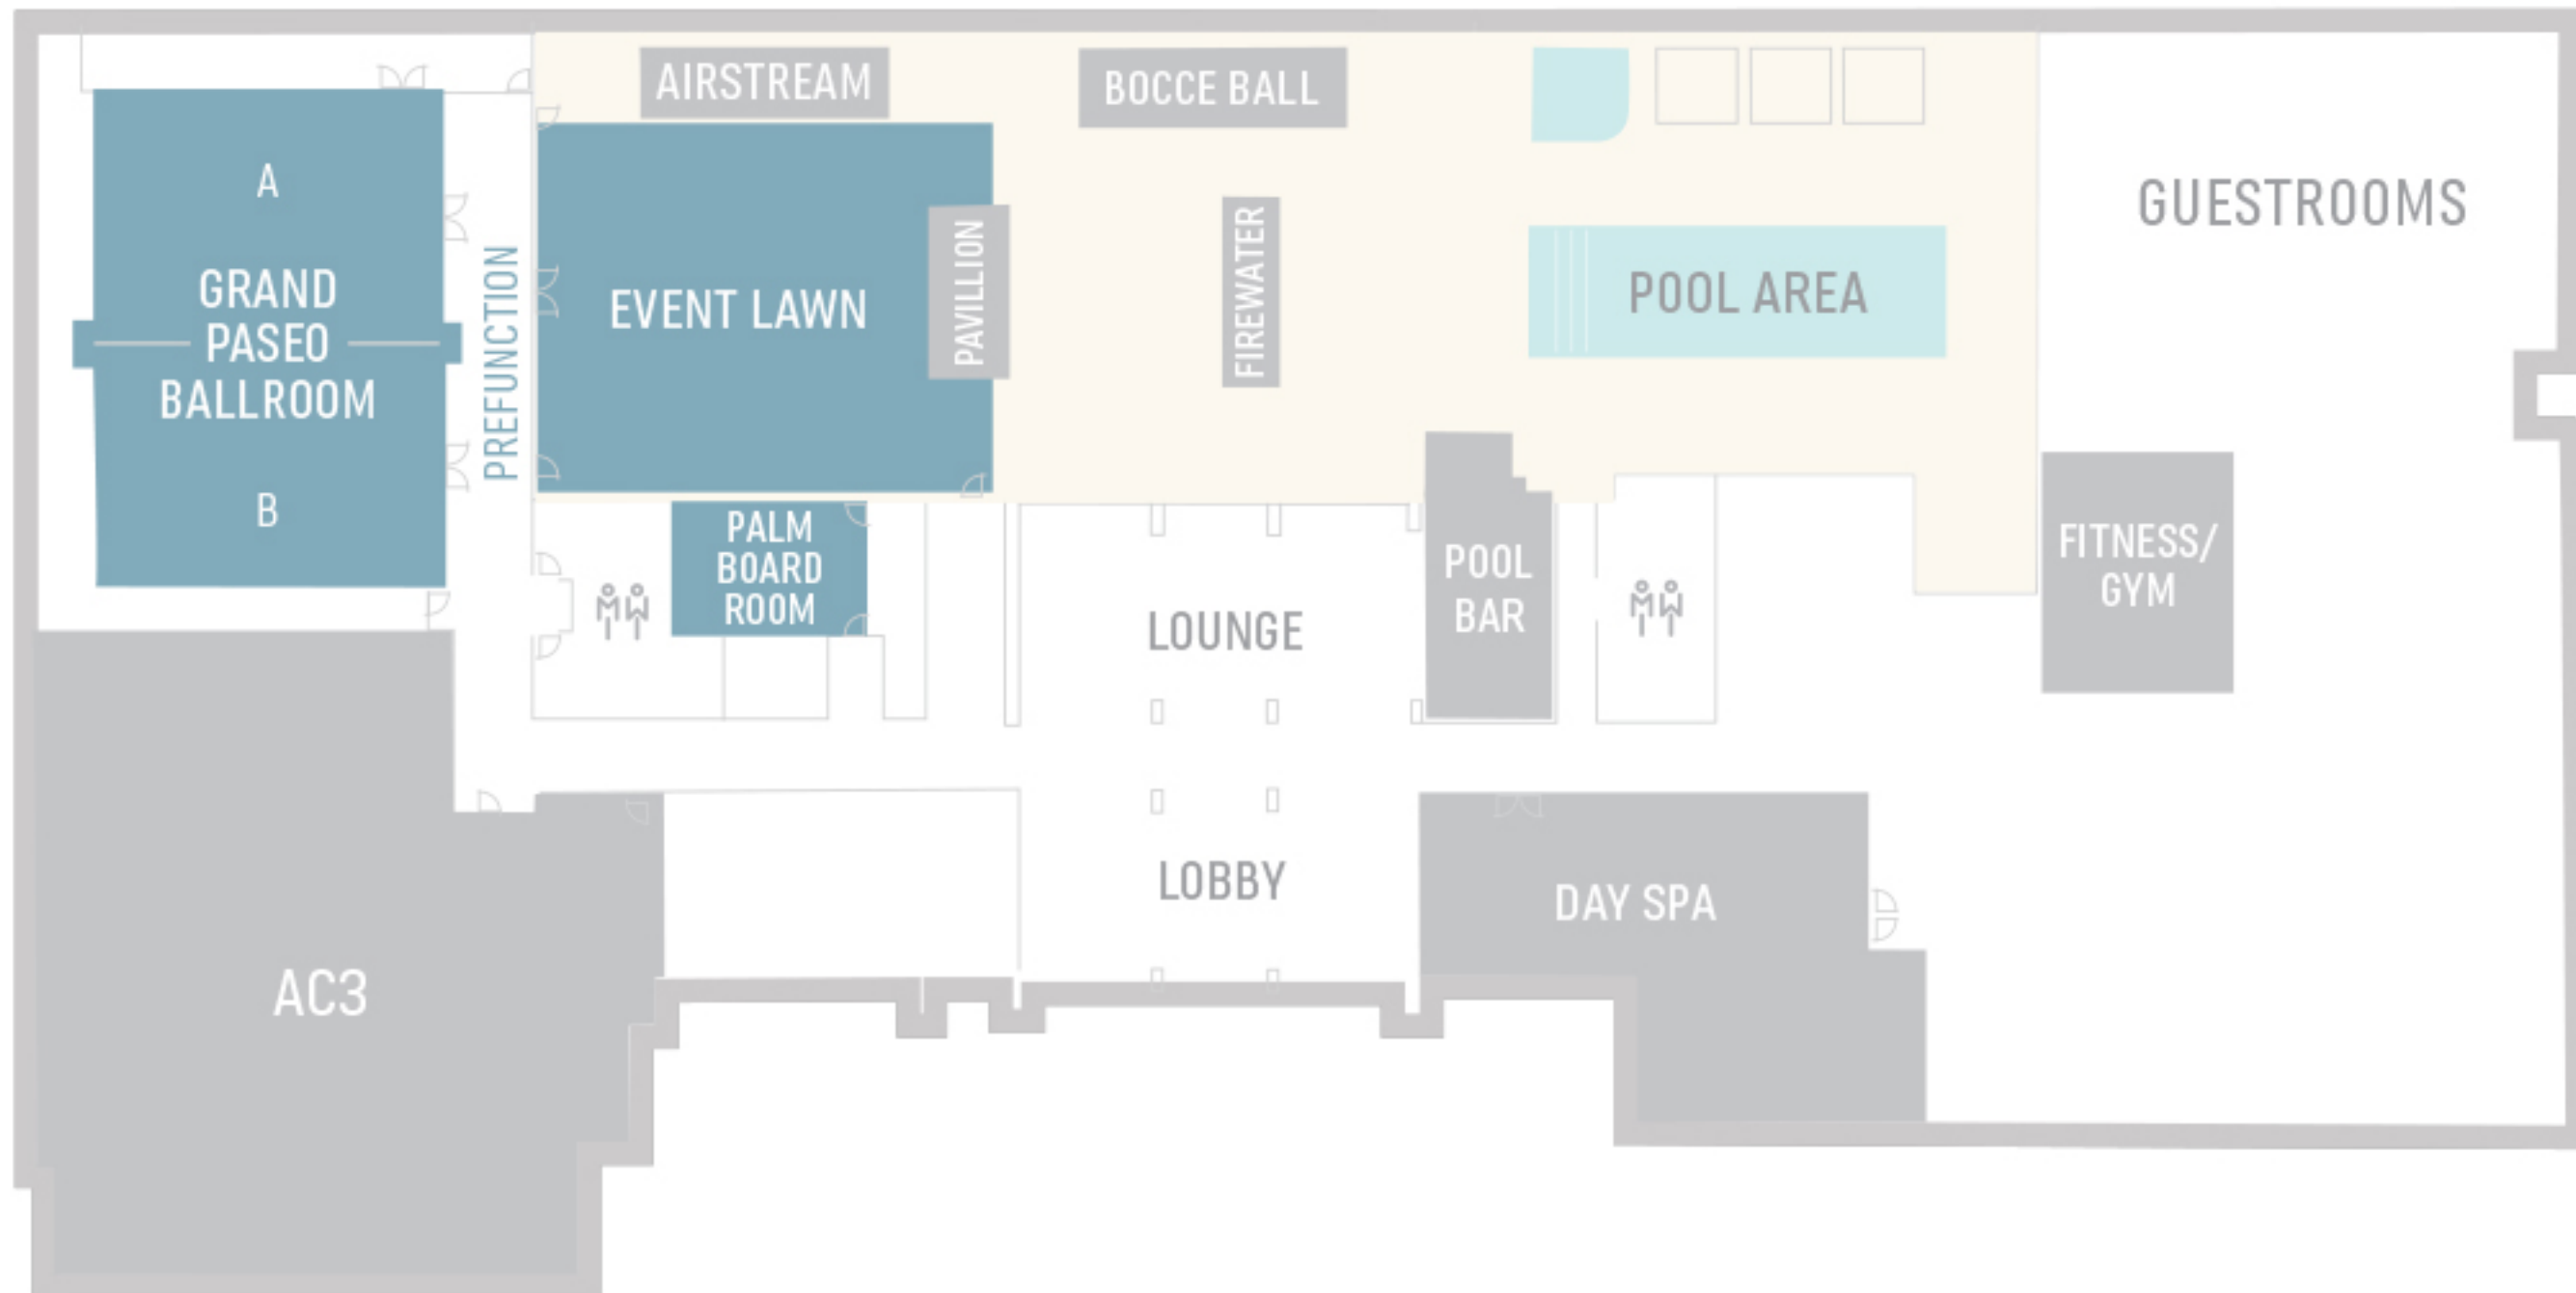

HOTEL PASEO

AUTOGRAPH COLLECTION®
HOTELS

	sq ft	ceiling height	class-room	theater	banquet	reception	conference	u-shape
Grand Paseo Ballroom	3,200	12'	185	300	200	400	—	—
Breakout Paseo 1	1600	12'	80	150	90	200	100	100
Breakout Paseo 2	1600	12'	80	150	90	200	100	100
Event Lawn	2000	—	—	250	150	150	—	—
Pre-function Area	840	12'	—	—	—	—	—	—
The Palm Boardroom	475	12'	—	—	—	—	2-8	—