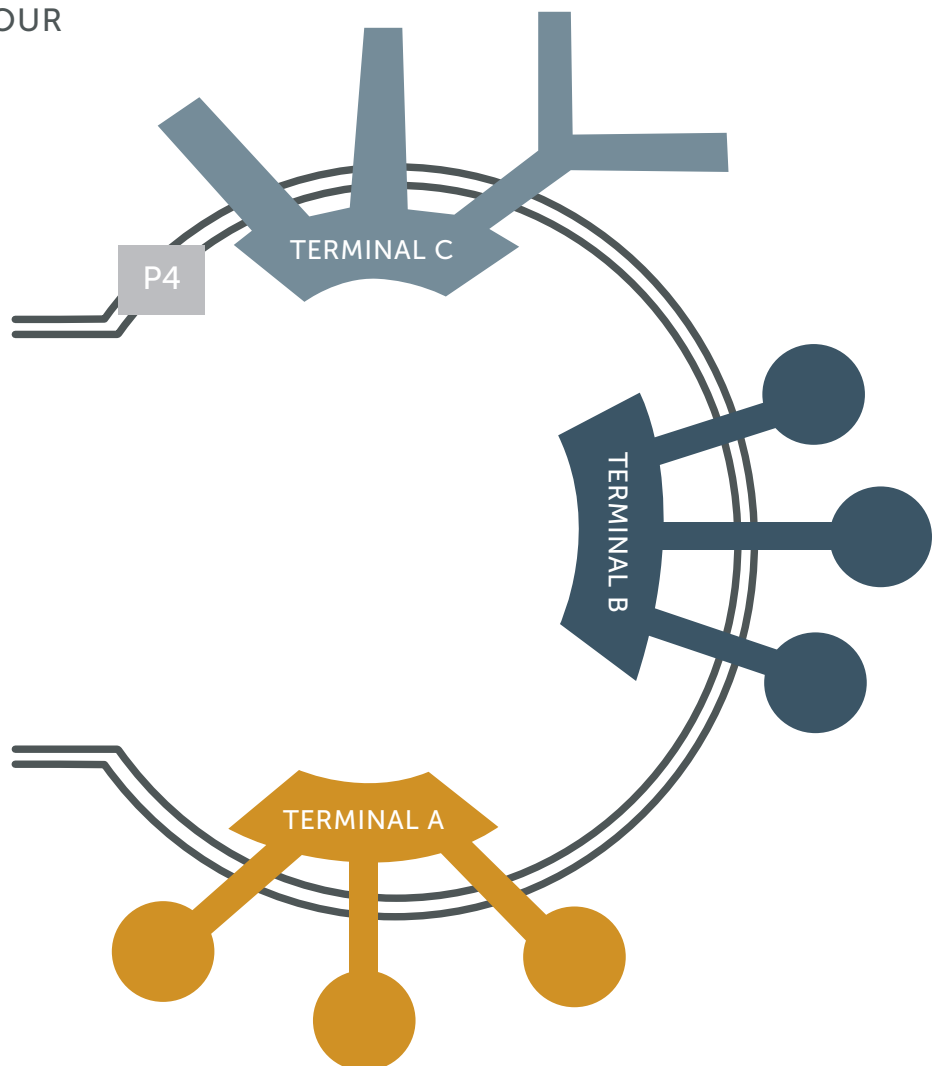

HOTEL SHUTTLE PICKS UP FROM TERMINAL P4

- SHUTTLE RUNS 24 HOURS A DAY
- EVERY 30 MINUTES
- ON THE 20 AND 50 OF THE HOUR

TERMINAL A:

From Baggage claim, take the escalator up to the AirTran. Get off at P4, look for the Residence Inn/ Courtyard shuttle.

TERMINAL B:

From Baggage claim, take the escalator up to the AirTran. Get off at P4, look for the Residence Inn/ Courtyard shuttle

TERMINAL C:

From Baggage claim, take the escalator up to the AirTran. Get off at P4, look for the Residence Inn / Courtyard shuttle