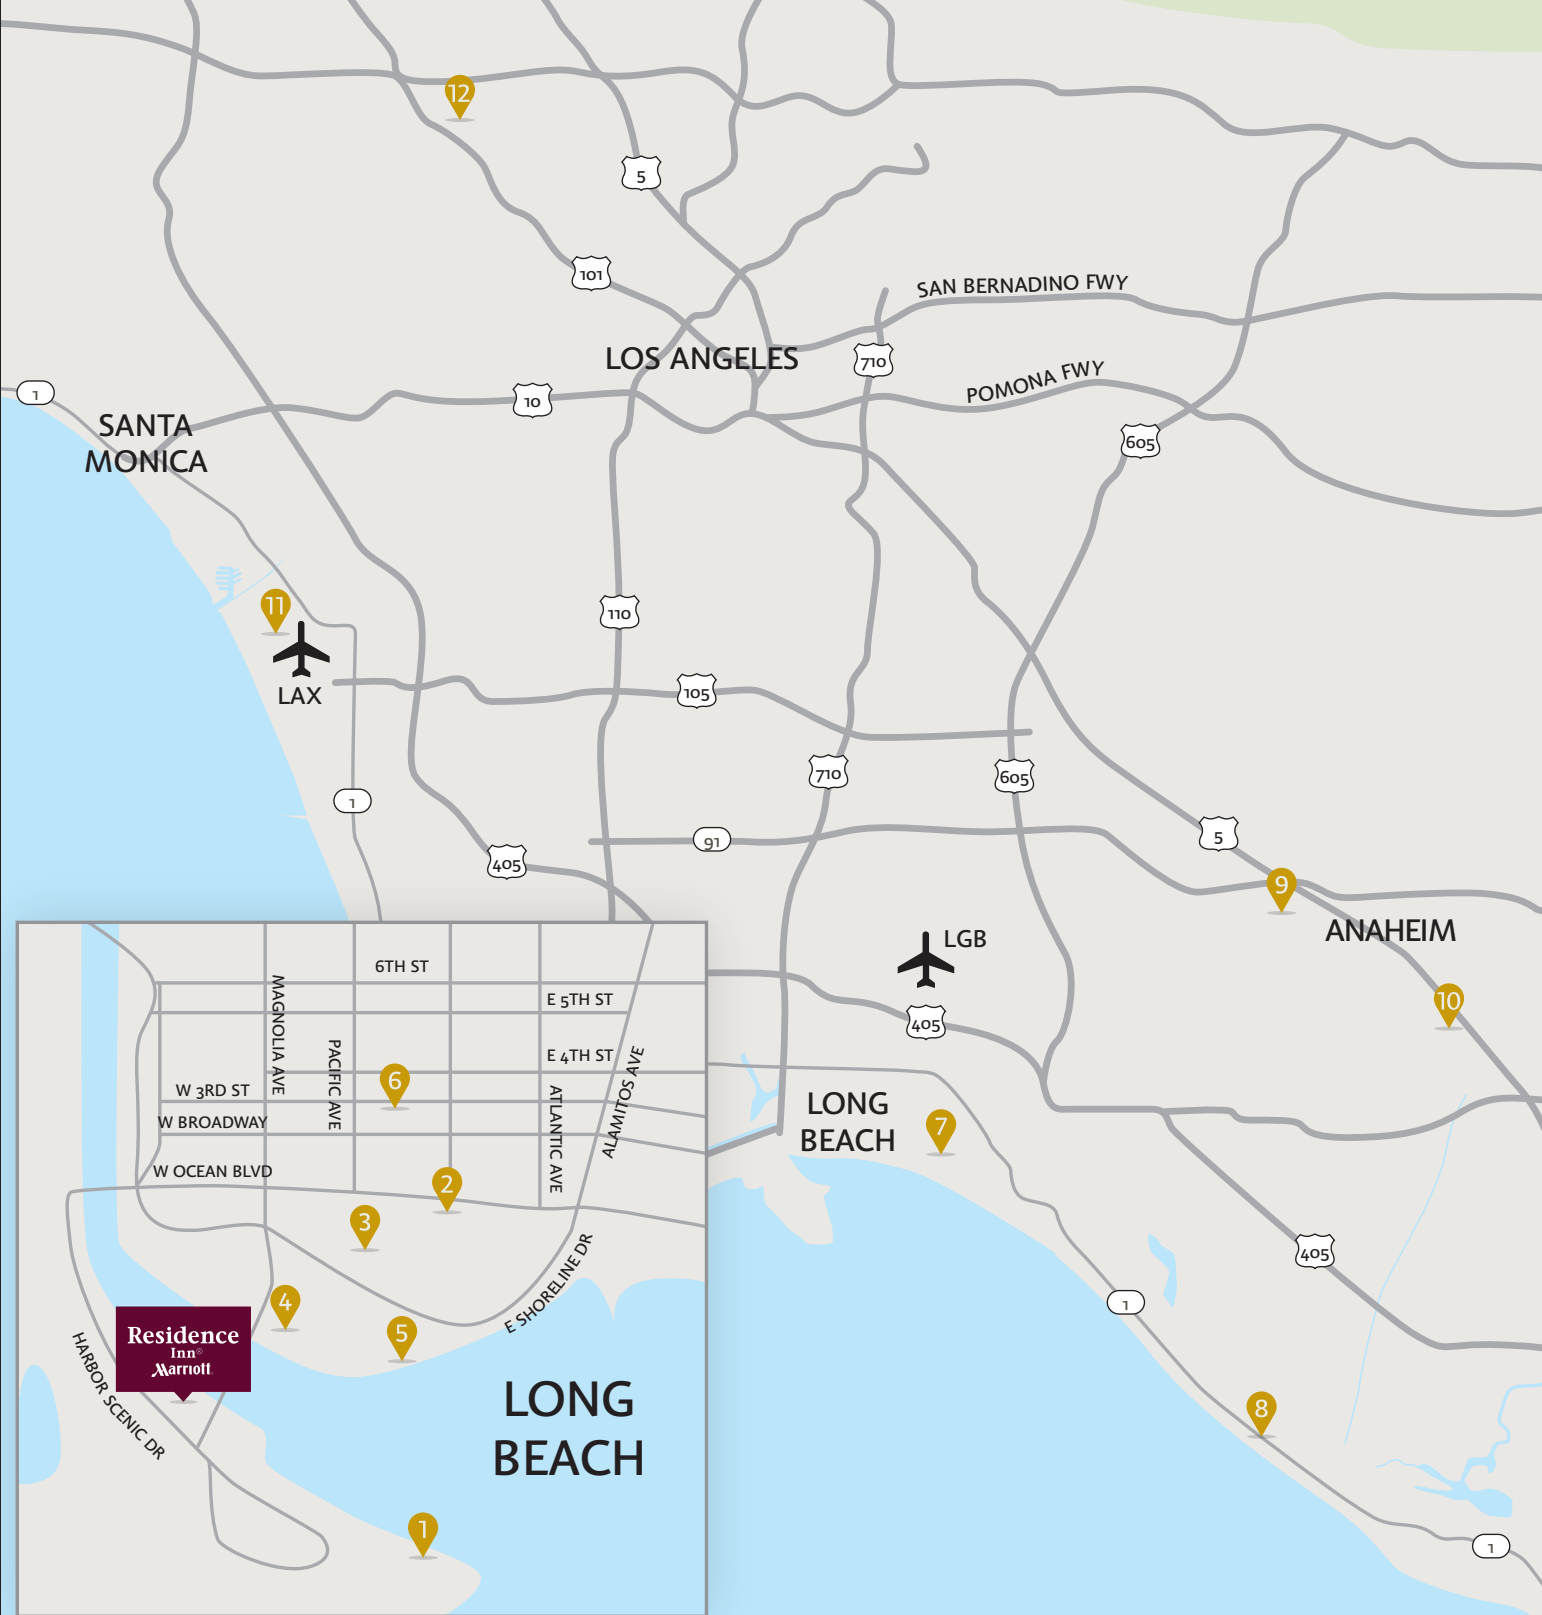

AREA ATTRACTIONS

- 1 Queen Mary
1126 Queens Highway, Long Beach
.8 miles - SE
- 2 Long Beach Convention Center
300 E. Ocean Blvd., Long Beach
1.8 miles - NE
- 3 The Pike
95 South Pine Avenue, Long Beach
1.8 miles - N
- 4 Aquarium of the Pacific
100 Aquarium Way, Long Beach
2 miles - N
- 5 Shoreline Village
419 Shoreline Village Dr., Long Beach
2.2 miles - NE
- 6 Pine Avenue Attractions
Pine Ave, Long Beach
4 miles - NE
- 7 Belmont Shore/2nd Street
2nd St, Long Beach
5 miles - NE
- 8 Huntington Beach
400 Pacific Coast Hwy.,
Huntington Beach - 16 miles - SE
- 9 Knotts Berry Farm
8039 Beach Blvd., Buena Park
20 miles - NE
- 10 Disneyland Resort
1313 Disneyland Drive, Anaheim
21 miles - NE
- 11 LAX Airport
1 World Way, Los Angeles
25 miles - NW
- 12 Universal Studios Hollywood
100 Universal City Plaza, Hollywood
35 miles - N

Residence Inn by Marriott®
Long Beach Downtown
600 Queensway Dr., Long Beach, CA 90802
T: 562-495-0700 F: 562-495-4194
ResidenceInnLongBeachDowntown.com