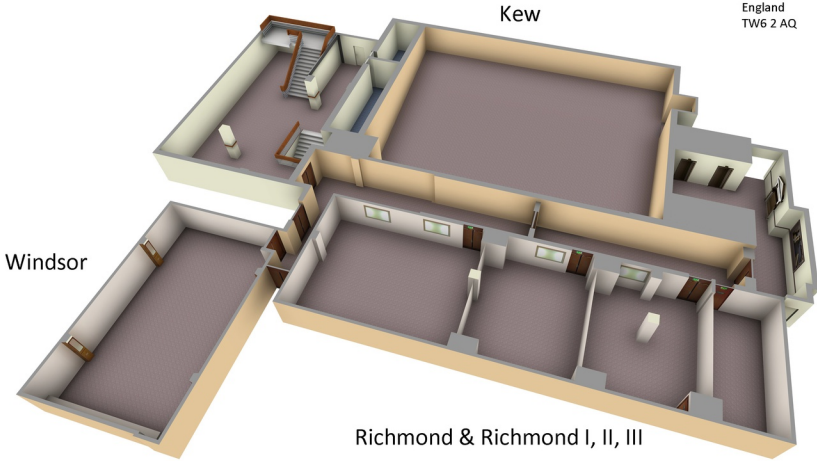

LOWER GROUND FLOOR

R
RENAISSANCE®
LONDON HEATHROW HOTEL
Bath Road, Hounslow
England
TW6 2 AQ

All dimensions must be checked on-site and not scaled from drawing

Phone	+44 20 88976363
Fax	+44 20 88971113