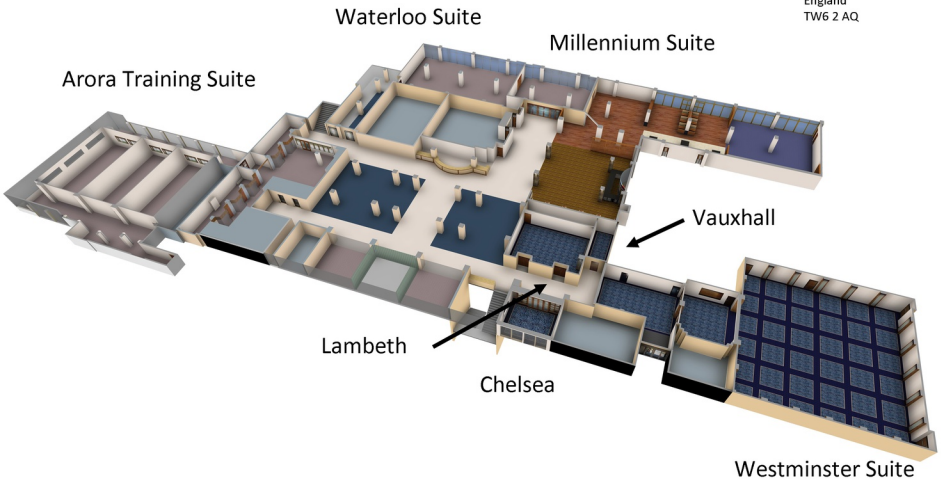

GROUND FLOOR

R
RENAISSANCE®
LONDON HEATHROW HOTEL
Bath Road, Hounslow
England
TW6 2 AQ

All dimensions must be checked on-site and not scaled from drawing

Phone	+44 20 88976363
Fax	+44 20 88971113

LOWER GROUND FLOOR