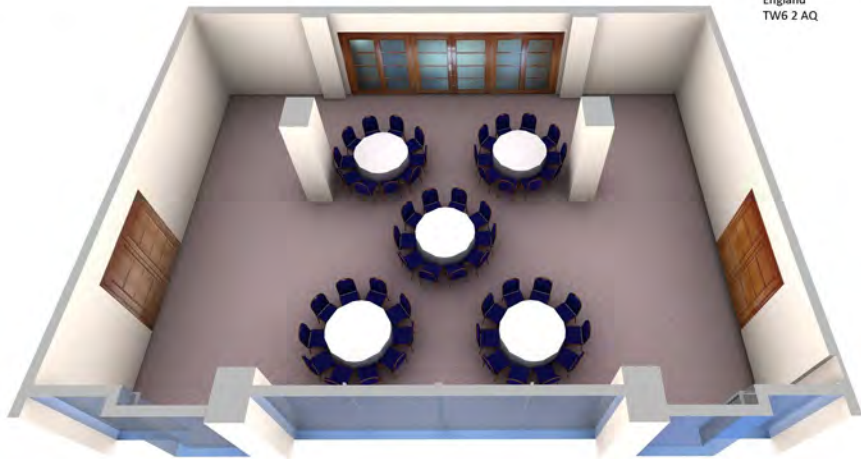

MILLENNIUM SUITE

Banquet

R
RENAISSANCE®
LONDON HEATHROW HOTEL
Bath Road, Hounslow
England
TW6 2 AQ

All dimensions must be checked on-site and not scaled from drawing

Phone
Fax

+44 20 88976363
+44 20 88971113