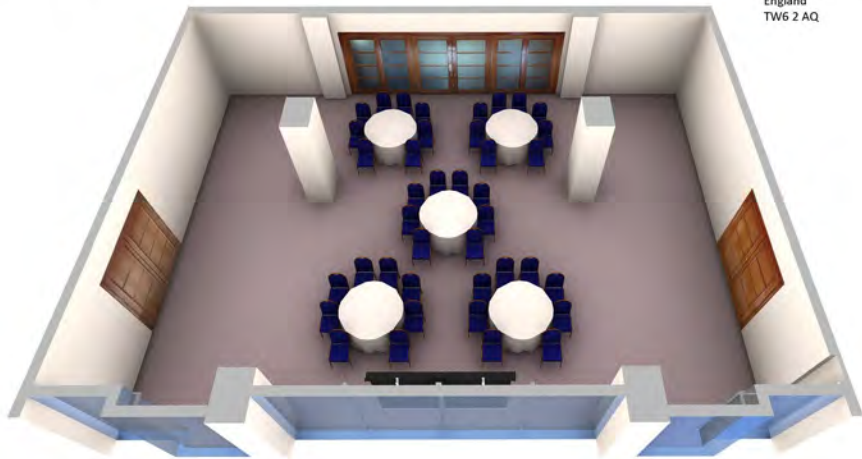

MILLENNIUM SUITE

Cabaret

R
RENAISSANCE®
LONDON HEATHROW HOTEL
Bath Road, Hounslow
England
TW6 2 AQ

All dimensions must be checked on-site and not scaled from drawing

Phone
Fax

+44 20 88976363
+44 20 88971113