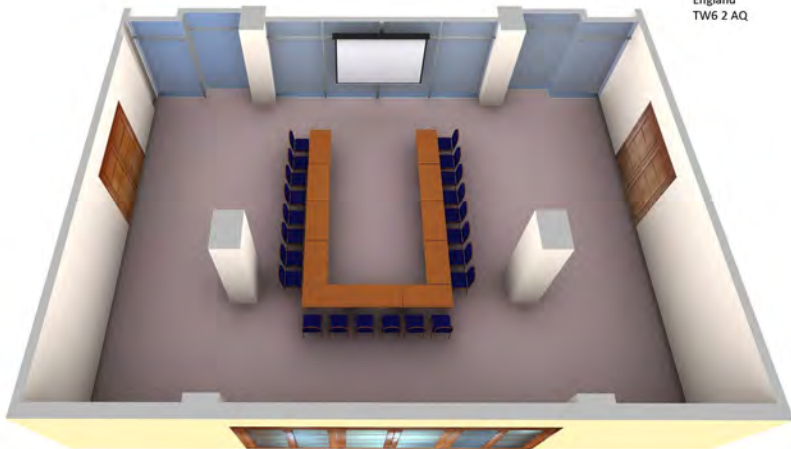

MILLENNIUM SUITE

U Shape

R
RENAISSANCE®
LONDON HEATHROW HOTEL
Bath Road, Hounslow
England
TW6 2 AQ

All dimensions must be checked on-site and not scaled from drawing

Phone
Fax

+44 20 88976363
+44 20 88971113