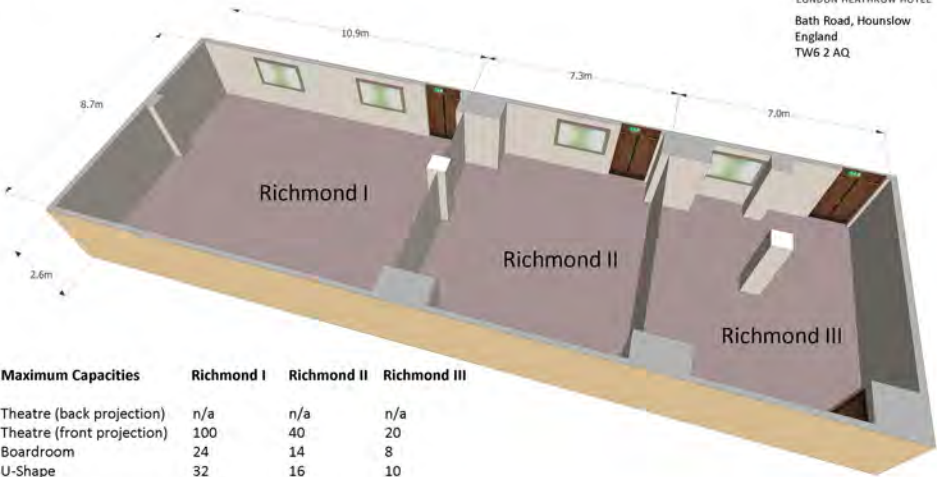

RICHMOND I, II, III

R
RENAISSANCE®
 LONDON HEATHROW HOTEL
 Bath Road, Hounslow
 England
 TW6 2 AQ

Maximum Capacities

	Richmond I	Richmond II	Richmond III
Theatre (back projection)	n/a	n/a	n/a
Theatre (front projection)	100	40	20
Boardroom	24	14	8
U-Shape	32	16	10
Classroom	48	20	10
Cabaret (back projection)	n/a	n/a	n/a
Cabaret (front projection)	54	36	18
Standing Drinks Reception	60	40	n/a
Dinner Dance	48	36	n/a
Dinner (no dance floor)	96	60	n/a

All dimensions must be checked on-site and not scaled from drawing

Phone +44 20 88976363
 Fax +44 20 88971113

RICHMOND I, II, III

R

RENAISSANCE®

LONDON HEATHROW HOTEL

Bath Road, Hounslow

England