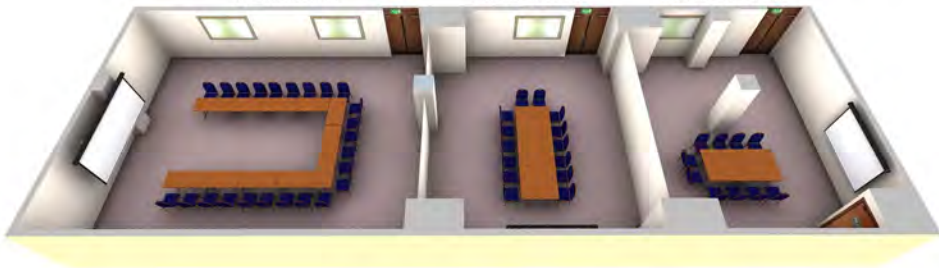

RICHMOND I, II, III

R

RENAISSANCE®

LONDON HEATHROW HOTEL

Bath Road, Hounslow

England

TW6 2 AQ

Richmond I

Richmond II

Richmond III

All dimensions must be checked on-site and not scaled from drawing

Phone
Fax

+44 20 88976363
+44 20 88971113