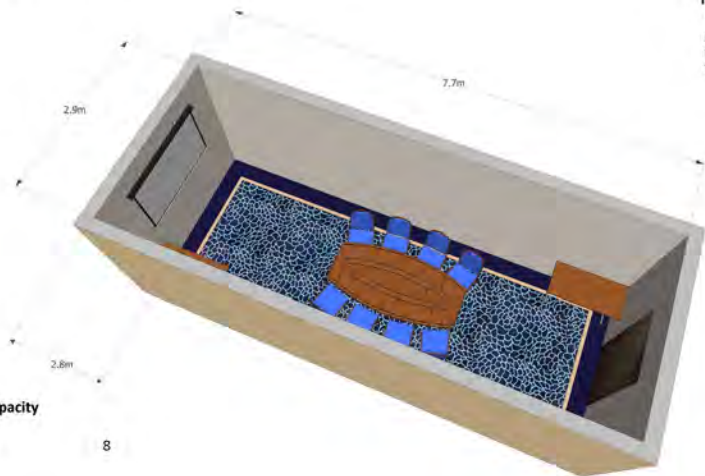

VAUXHALL

R
RENAISSANCE®
LONDON HEATHROW HOTEL
Bath Road, Hounslow
England
TW6 2 AQ

Maximum Capacity

Boardroom

8

All dimensions must be checked on-site and not scaled from drawing

Phone
Fax

+44 20 88976363
+44 20 88971113

VAUXHALL Boardroom

R
RENAISSANCE®
LONDON HEATHROW HOTEL
Bath Road, Hounslow
England
TW6 2 AQ

Boardroom - 7 seats

Boardroom - 8 seats

All dimensions must be checked on-site and not scaled from drawing

Phone
Fax