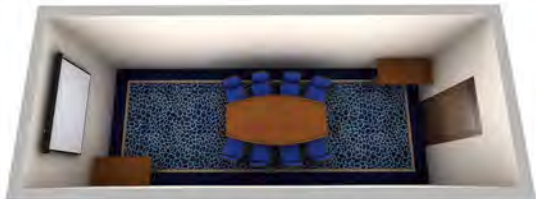

VAUXHALL Boardroom

R
RENAISSANCE®
LONDON HEATHROW HOTEL
Bath Road, Hounslow
England
TW6 2 AQ

Boardroom - 7 seats

Boardroom - 8 seats

All dimensions must be checked on-site and not scaled from drawing

Phone
Fax