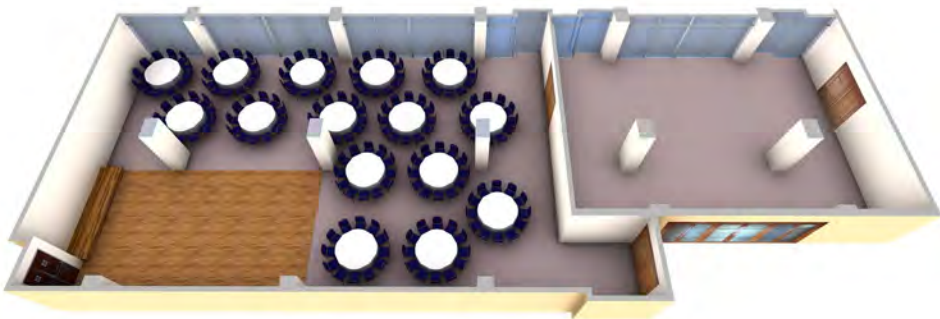

WATERLOO SUITE

Banquet

R
RENAISSANCE®
LONDON HEATHROW HOTEL
Bath Road, Hounslow
England
TW6 2 AQ

All dimensions must be checked on-site and not scaled from drawing

Phone
Fax

+44 20 88976363
+44 20 88971113