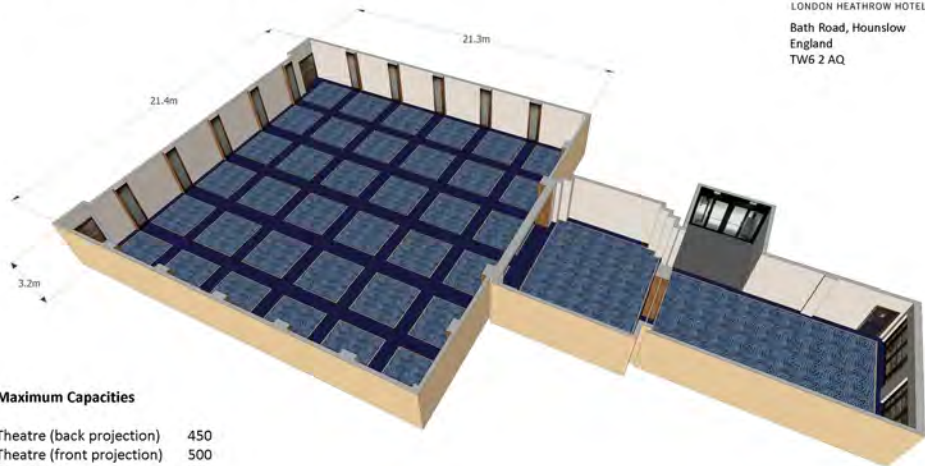

WESTMINSTER SUITE

R

RENAISSANCE®

LONDON HEATHROW HOTEL

Bath Road, Hounslow

England

TW6 2 AQ

Maximum Capacities

Theatre (back projection)	450
Theatre (front projection)	500
Boardroom	50
U-Shape	70
Classroom	280
Cabaret (back projection)	225
Cabaret (front projection)	252
Standing Drinks Reception	450
Dinner Dance	360
Dinner (no dance floor)	420