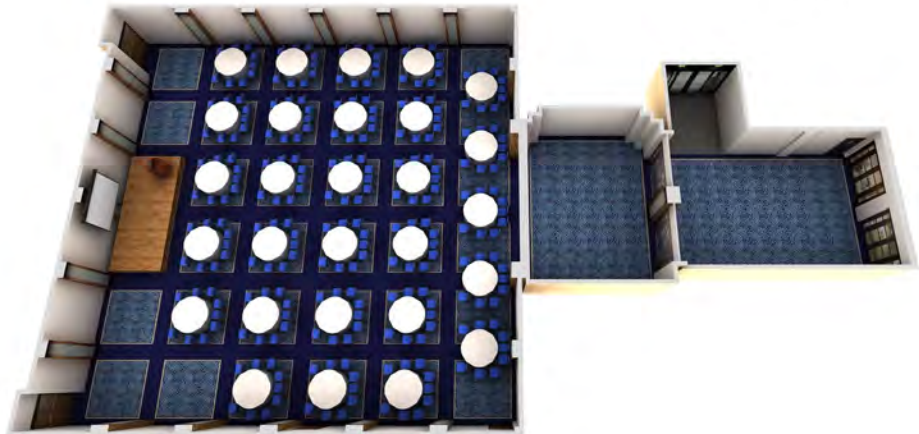

WESTMINSTER SUITE

Cabaret

R

RENAISSANCE®

LONDON HEATHROW HOTEL

Bath Road, Hounslow

England

TW6 2 AQ

All dimensions must be checked on-site and not scaled from drawing

Phone
Fax

+44 20 88976363
+44 20 88971113