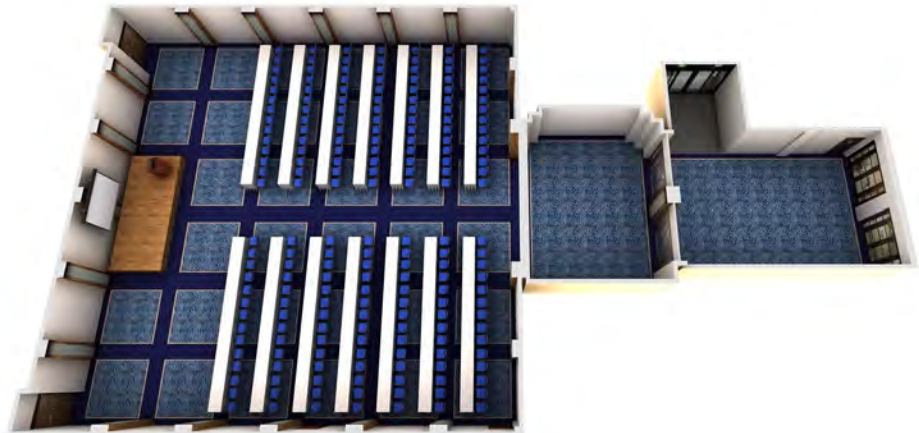

WESTMINSTER SUITE

Classroom

R
RENAISSANCE®
LONDON HEATHROW HOTEL
Bath Road, Hounslow
England
TW6 2 AQ

All dimensions must be checked on-site and not scaled from drawing

Phone
Fax

+44 20 88976363
+44 20 88971113