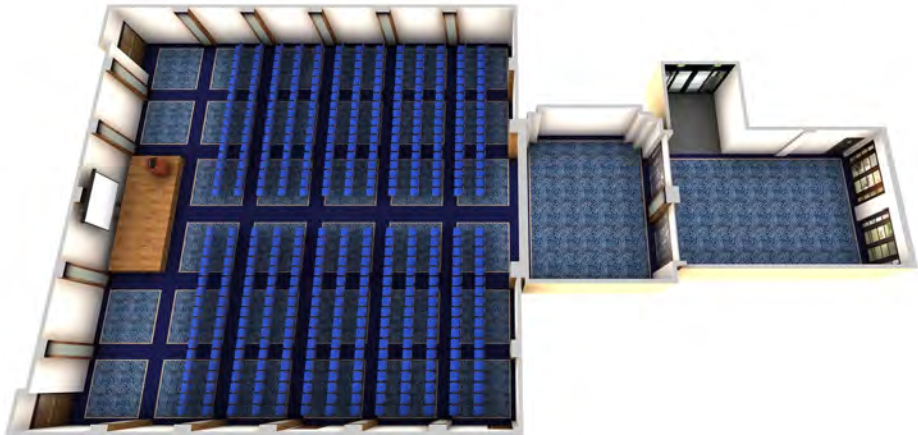

R
RENAISSANCE®
LONDON HEATHROW HOTEL
Bath Road, Hounslow
England
TW6 2 AQ

All dimensions must be checked on-site and not scaled from drawing

Phone
Fax

+44 20 88976363
+44 20 88971113

WESTMINSTER SUITE

Dimensions