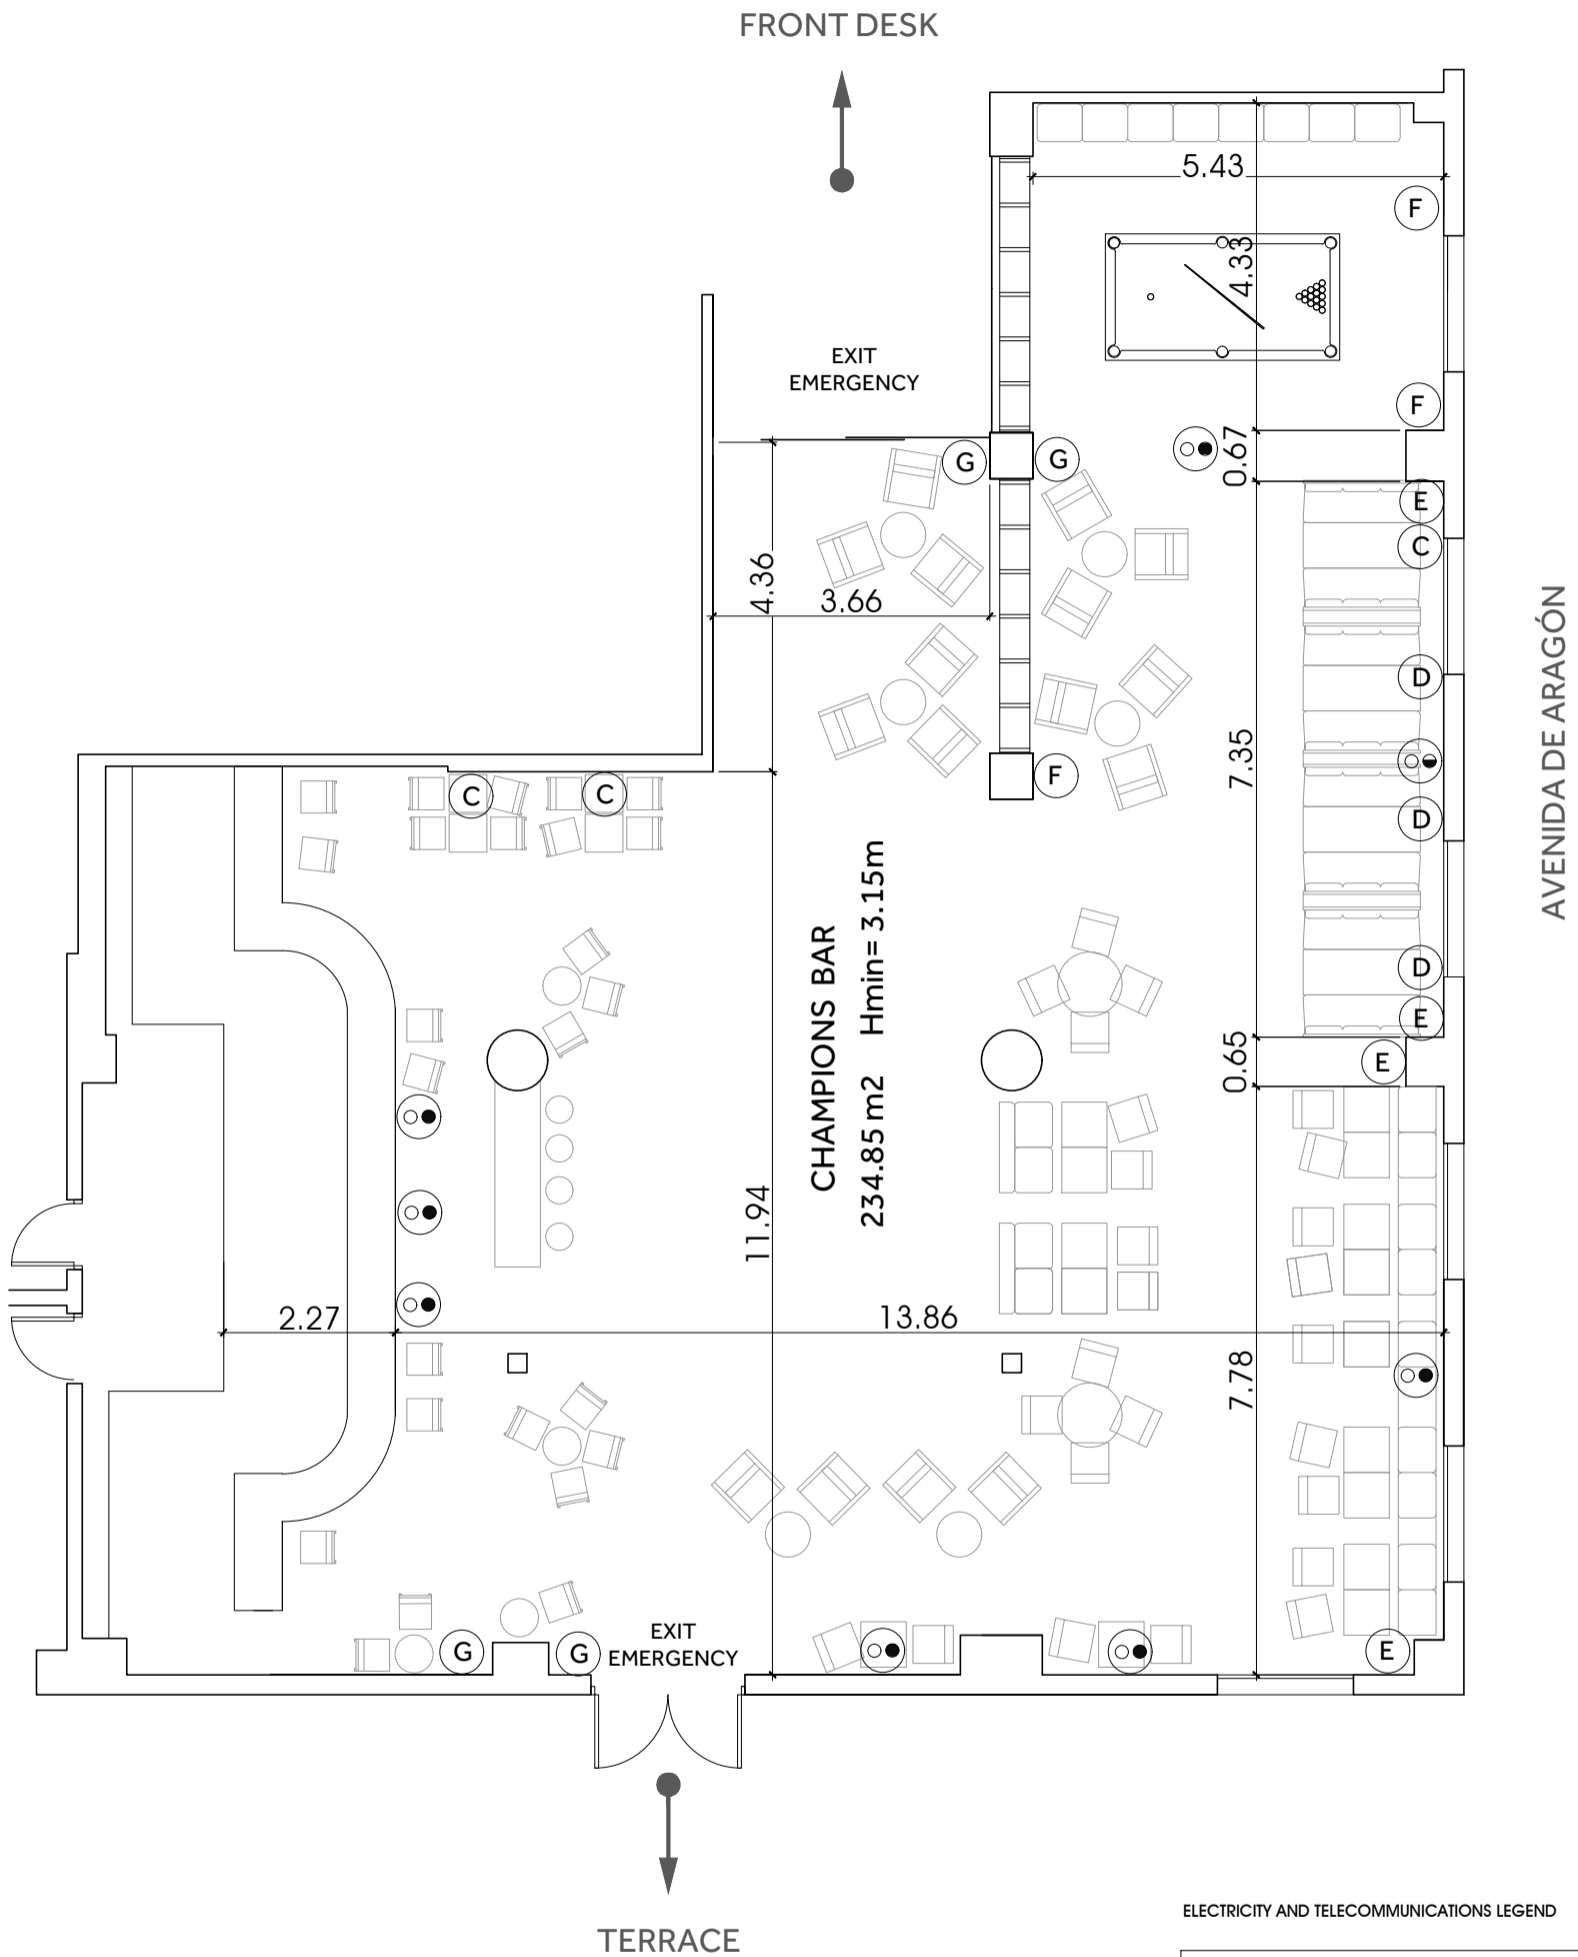

CHAMPIONS BAR GROUND FLOOR

ELECTRICITY AND TELECOMMUNICATIONS LEGEND

	TV and FM point
	2 socket 220 V 16 A 2 RJ 45 sockets
	2 socket 220 V 16 A 1 RJ 45 sockets
	1 socket 220 V 16 A
	2 socket 220 V 16 A