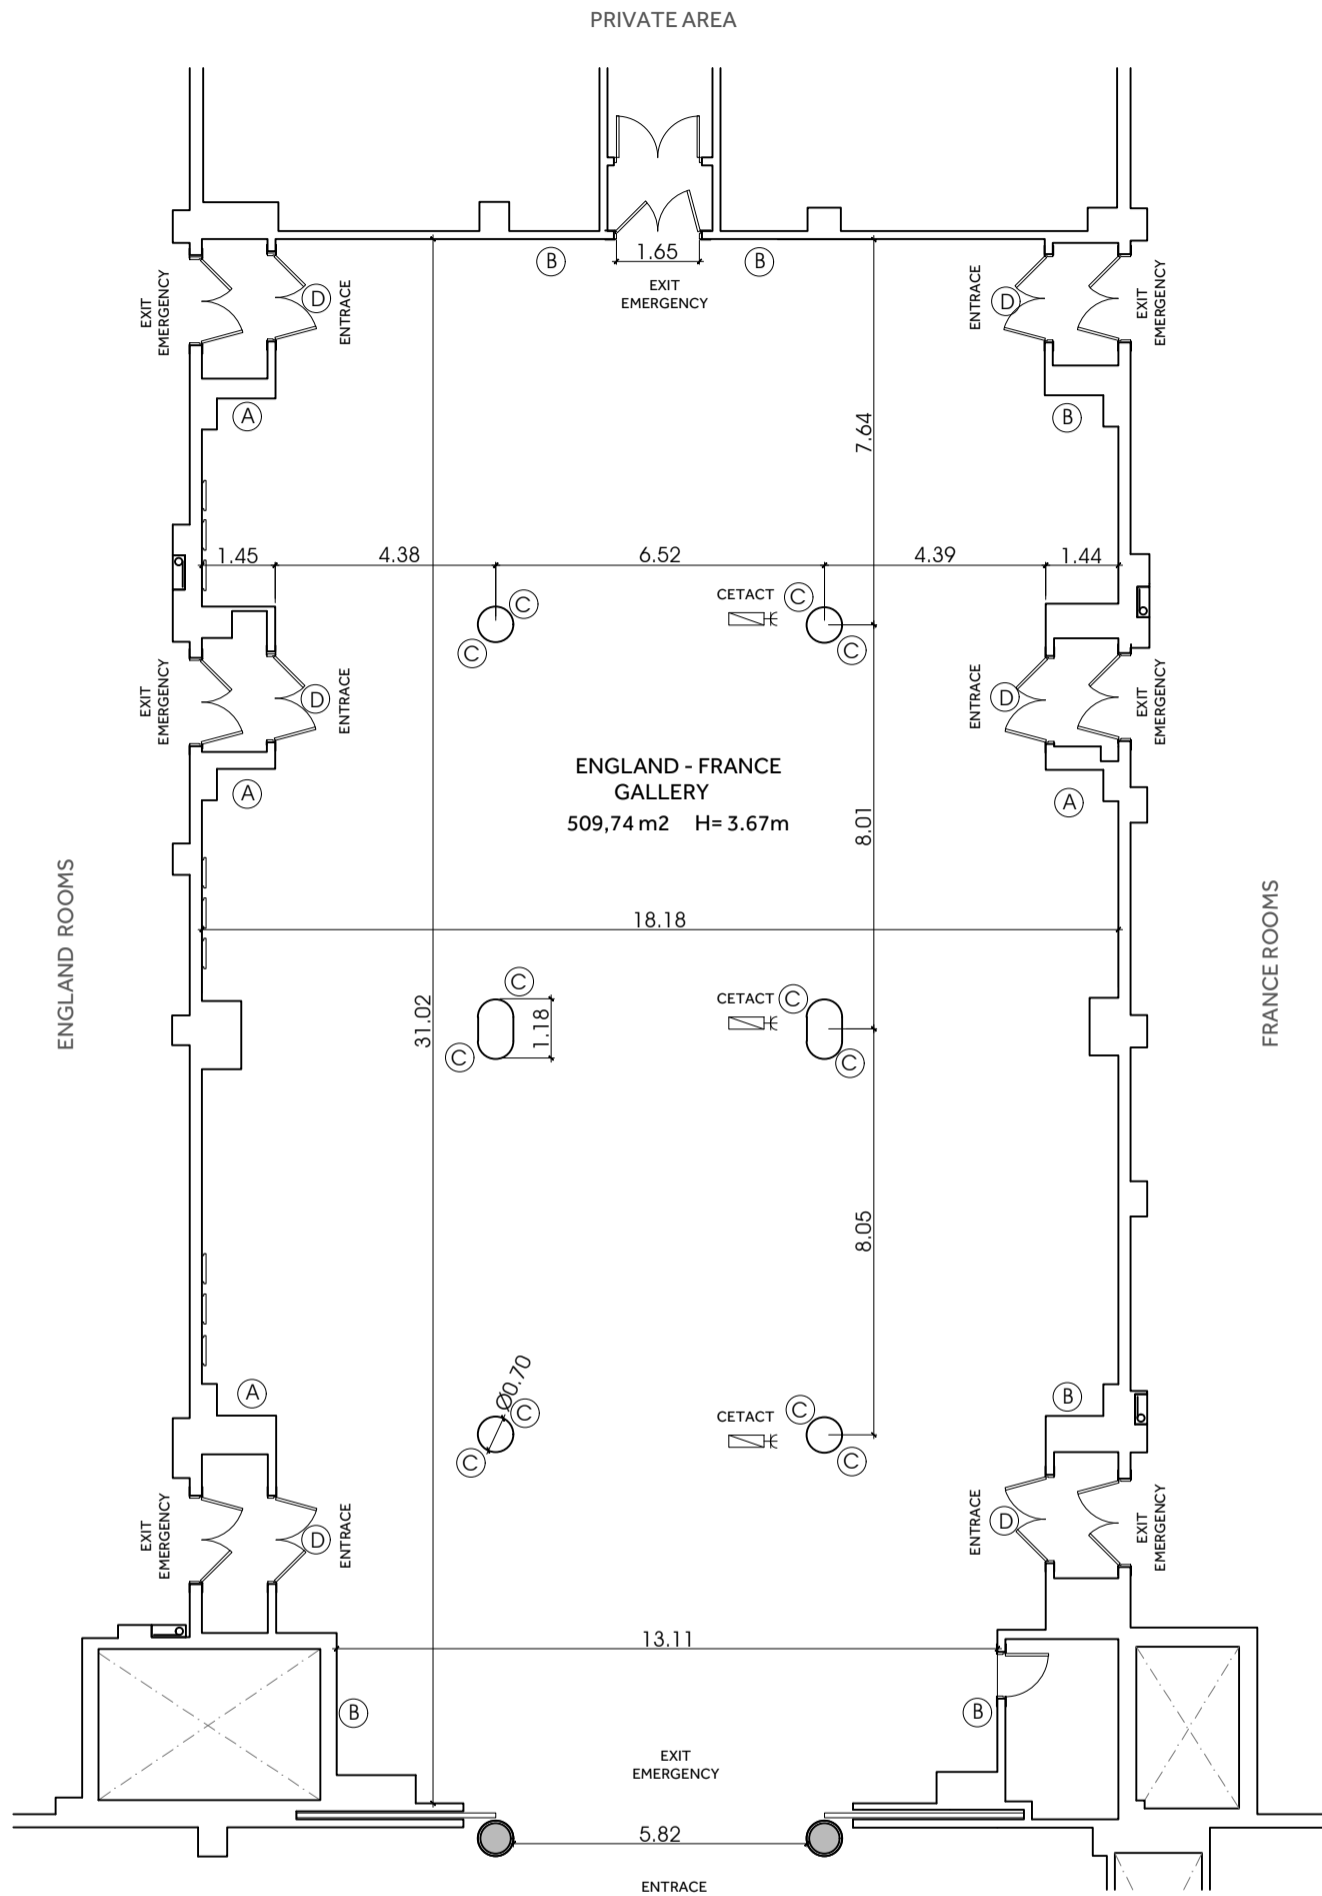

ENGLAND - FRANCE GALLERY GROUND FLOOR

ELECTRICITY AND TELECOMMUNICATIONS LEGEND

(A)	4 socket 220 V 16 A 4 RJ 45 sockets
(B)	6 socket 220 V 16 A 4 RJ 45 sockets
(C)	2 socket 220 V 16 A 2 RJ 45 sockets
(D)	2 socket 220 V 16 A 1 RJ 45 sockets
	CETACT with Three-phase current on the ceiling