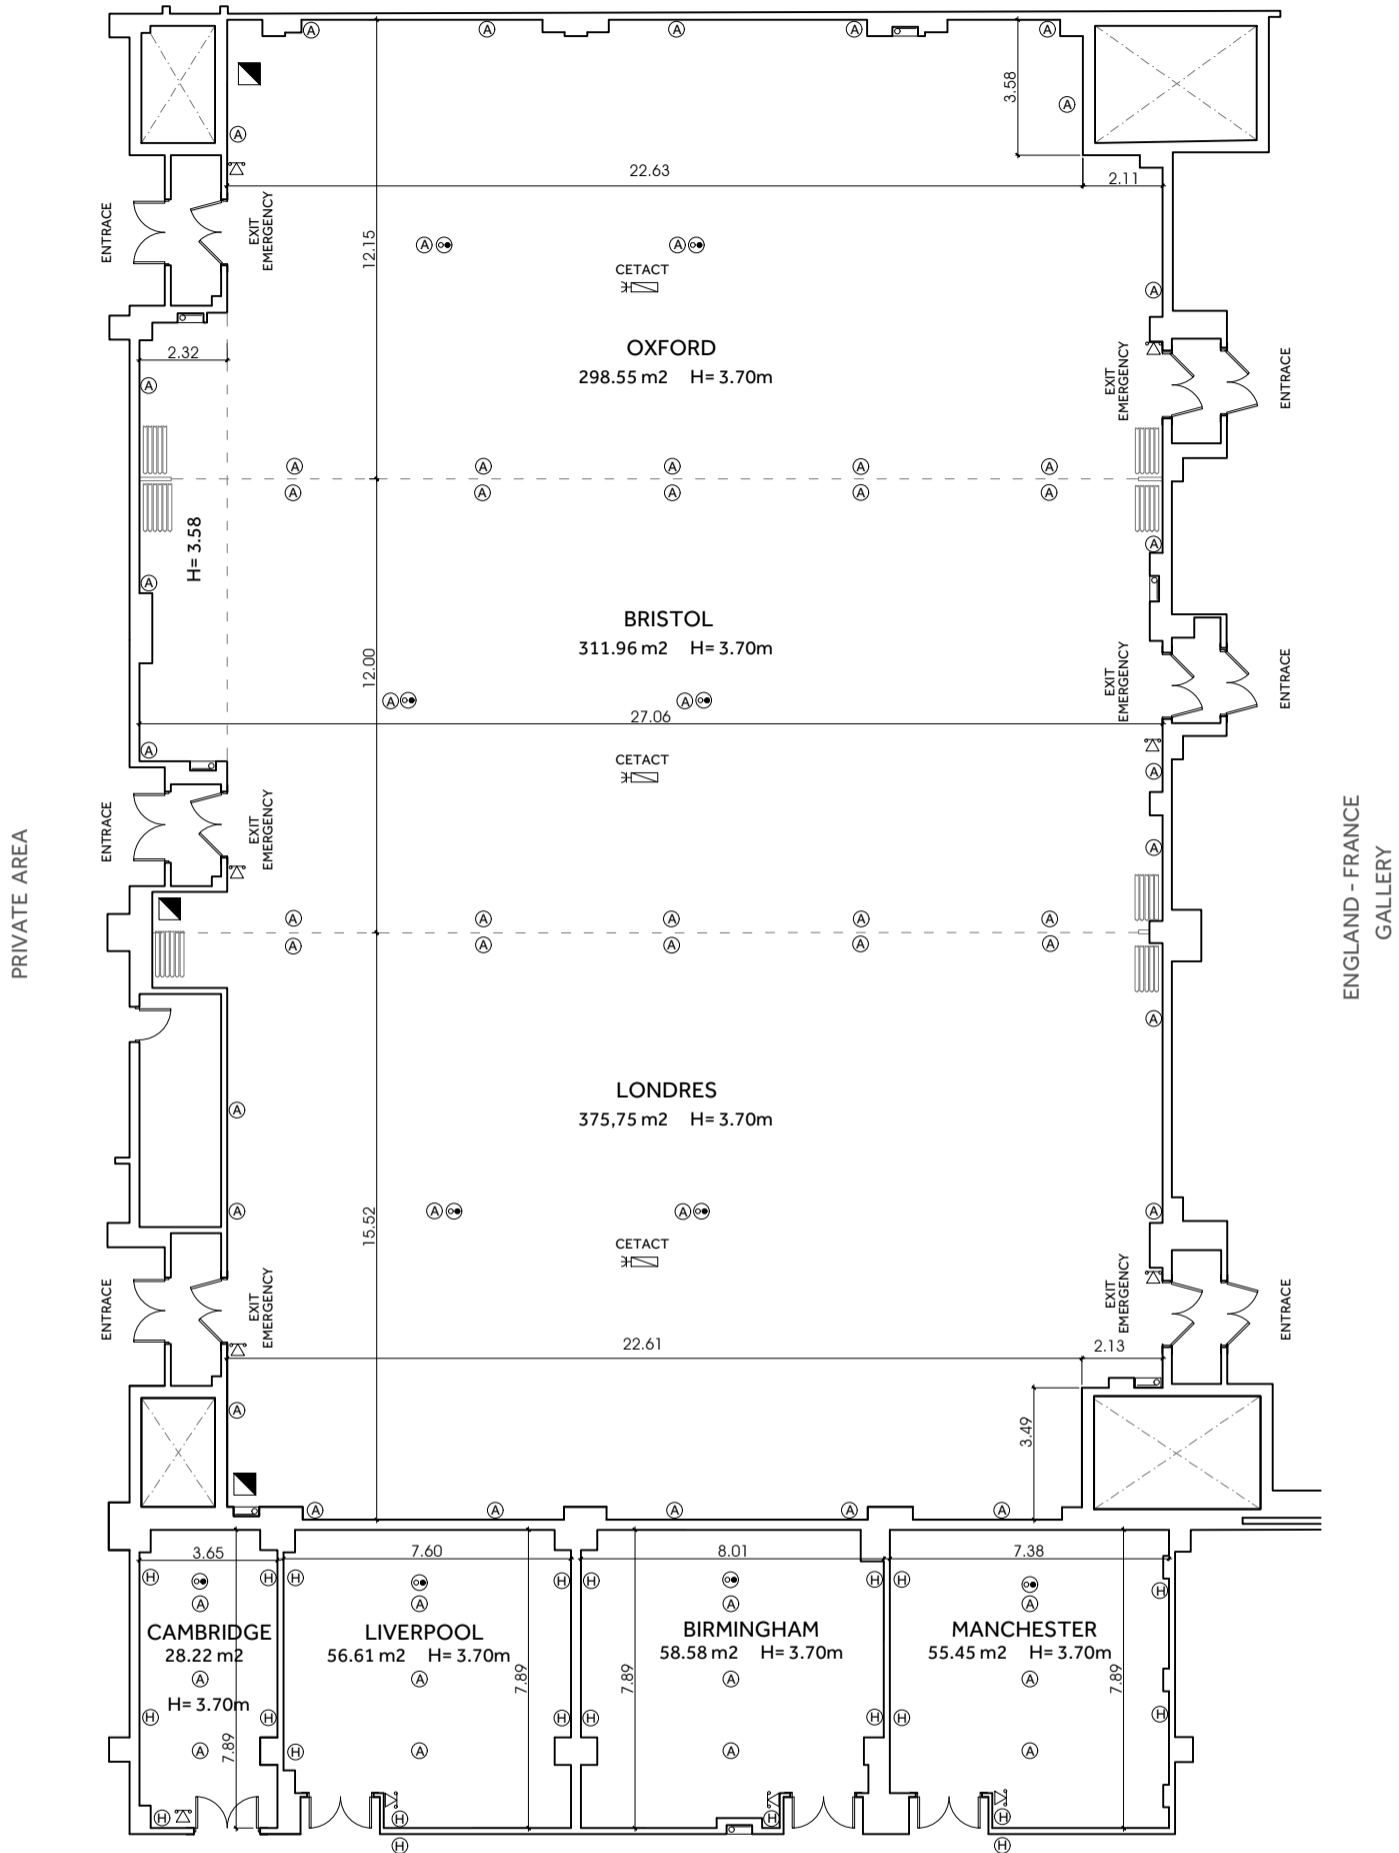

ENGLAND ROOMS GROUND FLOOR

ELECTRICITY AND TELECOMMUNICATIONS LEGEND

	1 Three-phase current 63A 1 Three-phase current 32 A 1 Single phase electrical supply 32 A 2 Singles phase electrical supply 16 A
	Floor sockets box with 3 socket 220 V 16 A 2 RJ 45 sockets
	4 socket 220 V 16 A 4 RJ 45 sockets
	CETACT with Three-phase current on the ceiling
	TV and FM point
	Phone point