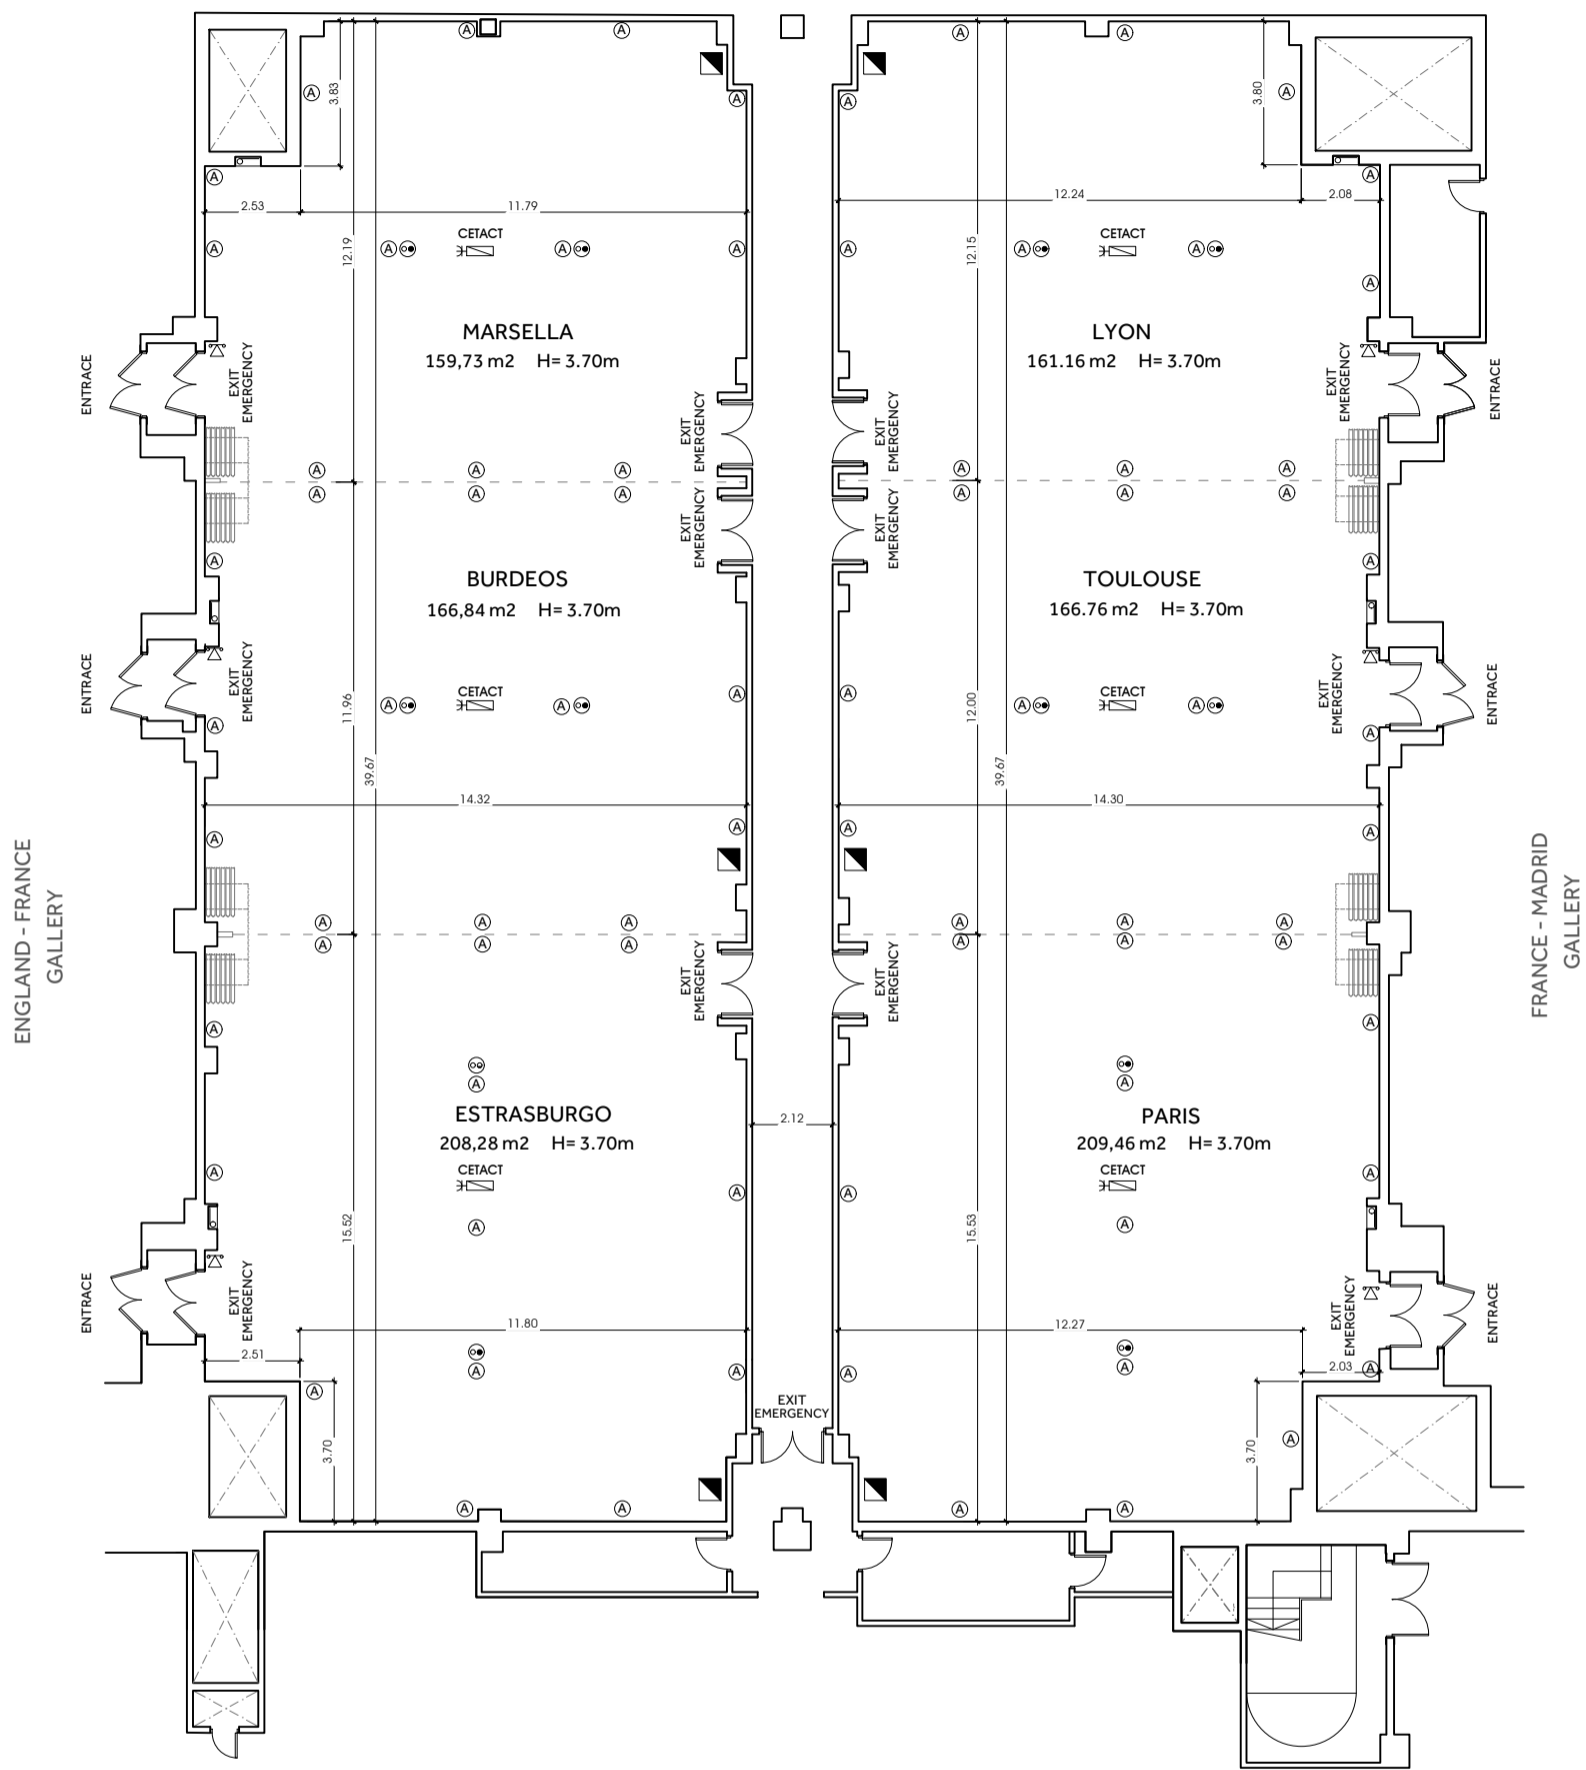

FRANCE ROOMS GROUND FLOOR

ELECTRICITY AND TELECOMMUNICATIONS LEGEND

	1 Three-phase current 63A
	1 Three-phase current 32A
	1 Single phase electrical supply 32A
	2 Singles phase electrical supply 16A
	Floor sockets box with 3 socket 220 V 16 A 2 RJ 45 sockets
	CETACT with Three-phase current on the ceiling
	TV and FM point
	Phone point