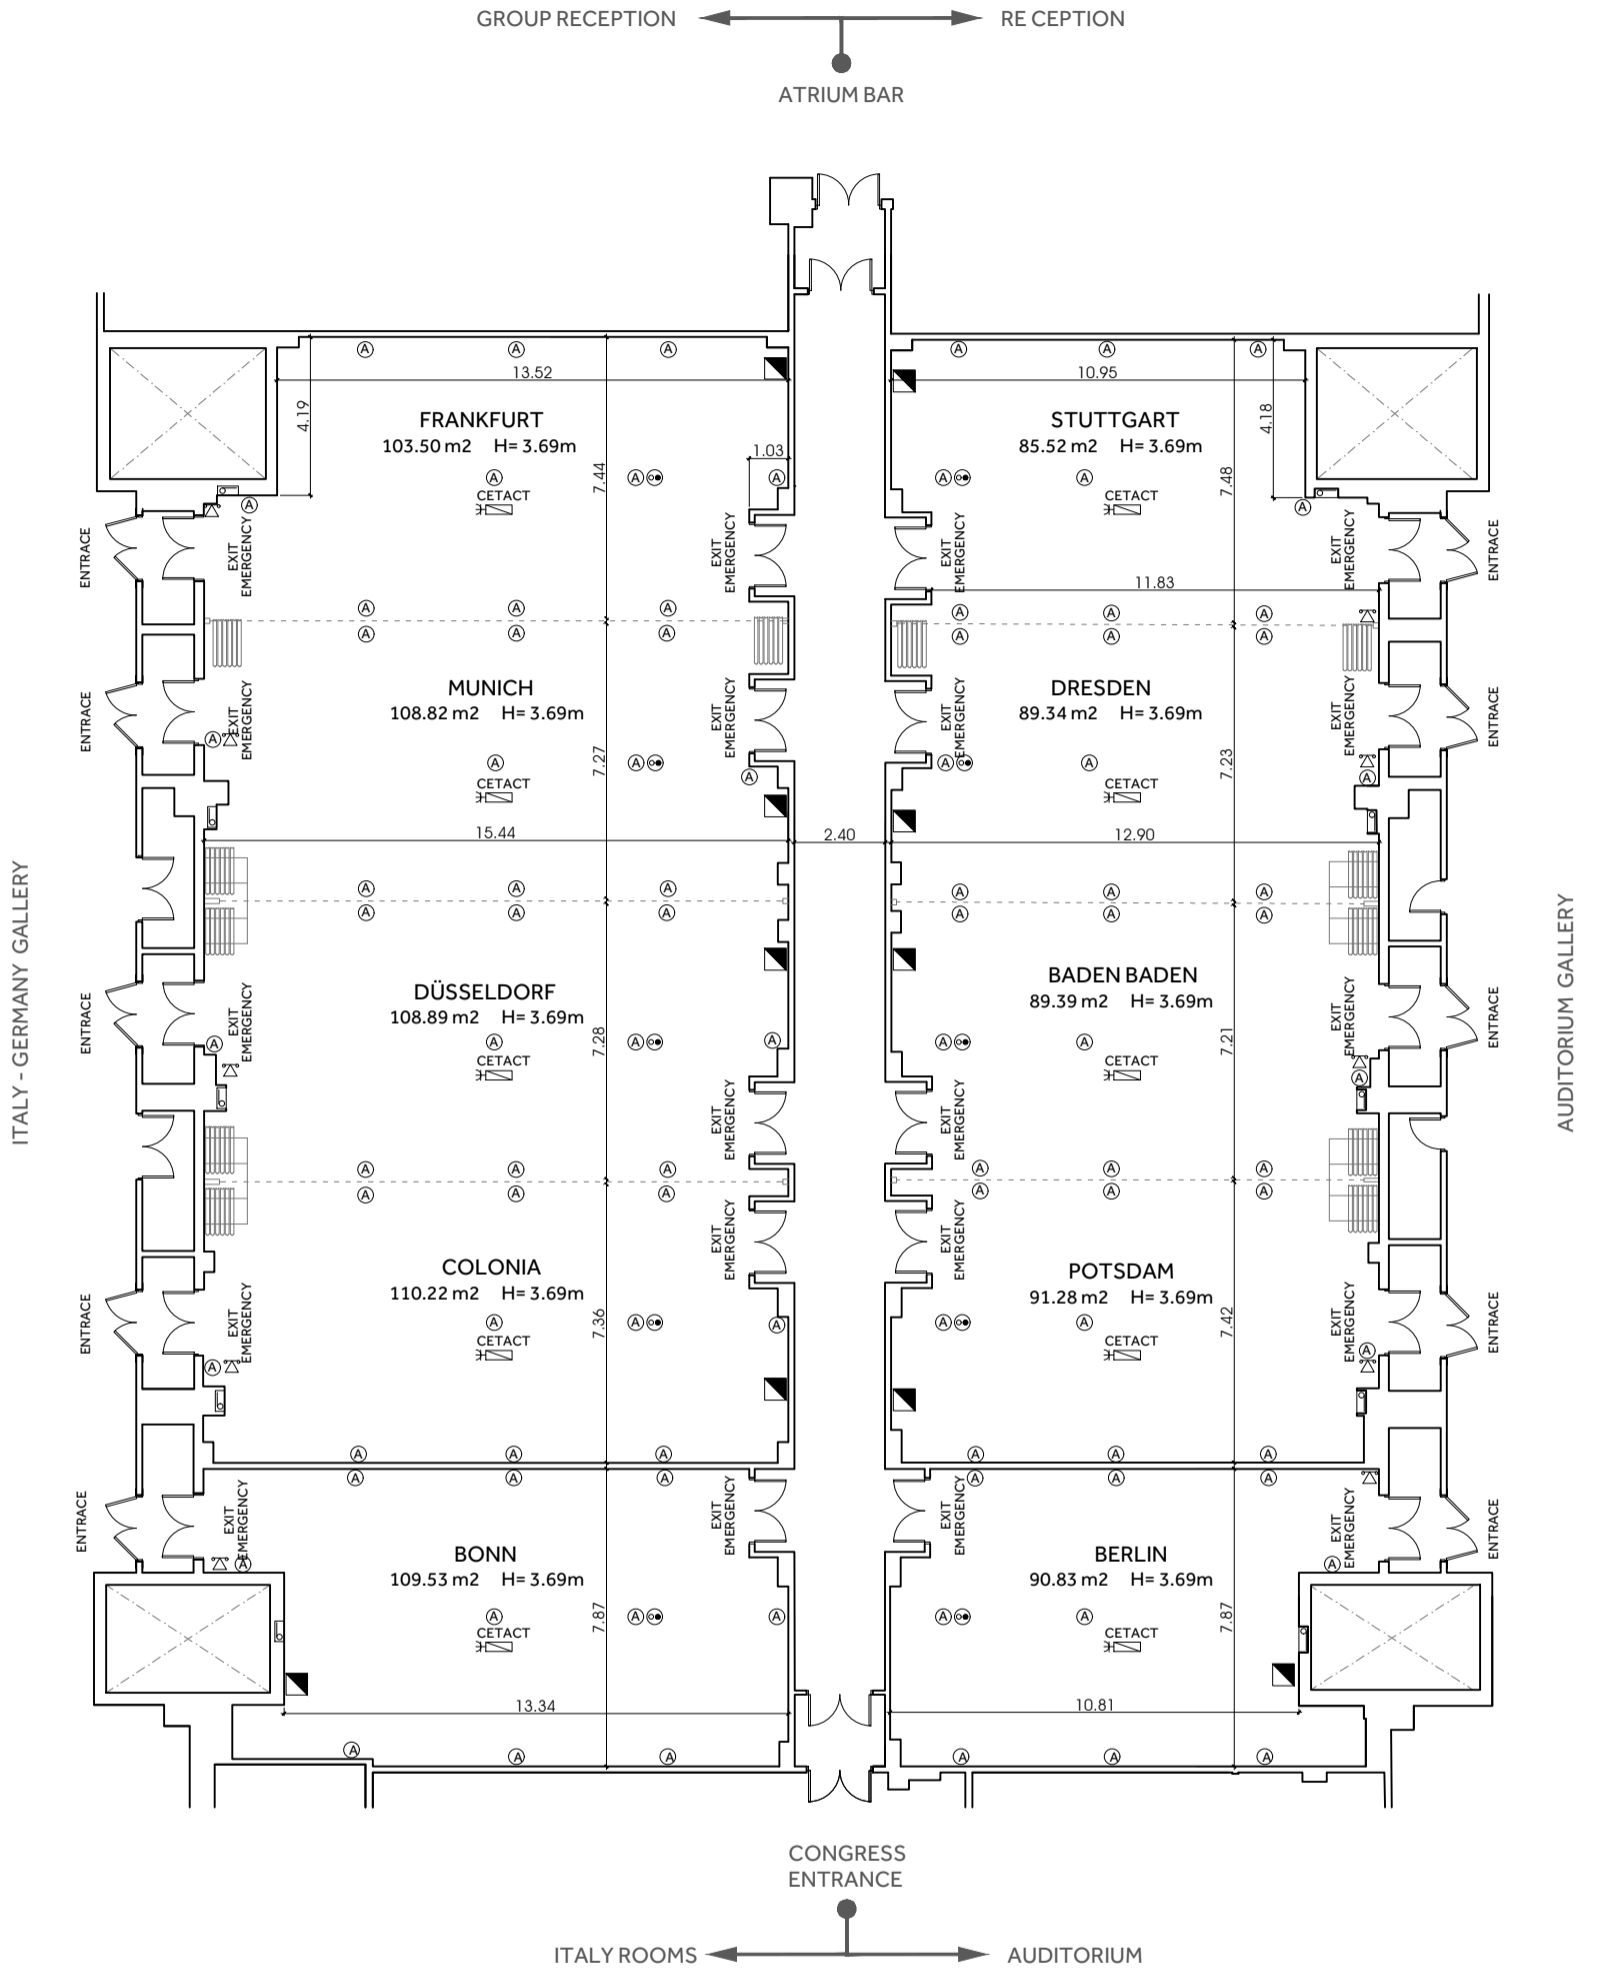

# GERMANY ROOMS GROUND FLOOR

### ELECTRICITY AND TELECOMMUNICATIONS LEGEND

	1 Three-phase current 63A 1 Three-phase current 32 A 1 Single phase electrical supply 32 A 2 Singles phase electrical supply 16 A
	Floor sockets box with 3 socket 220V 16 A 2 RJ 45 sockets
	CETACT with Three-phase current on the ceiling
	TV and FM point
	Phone point