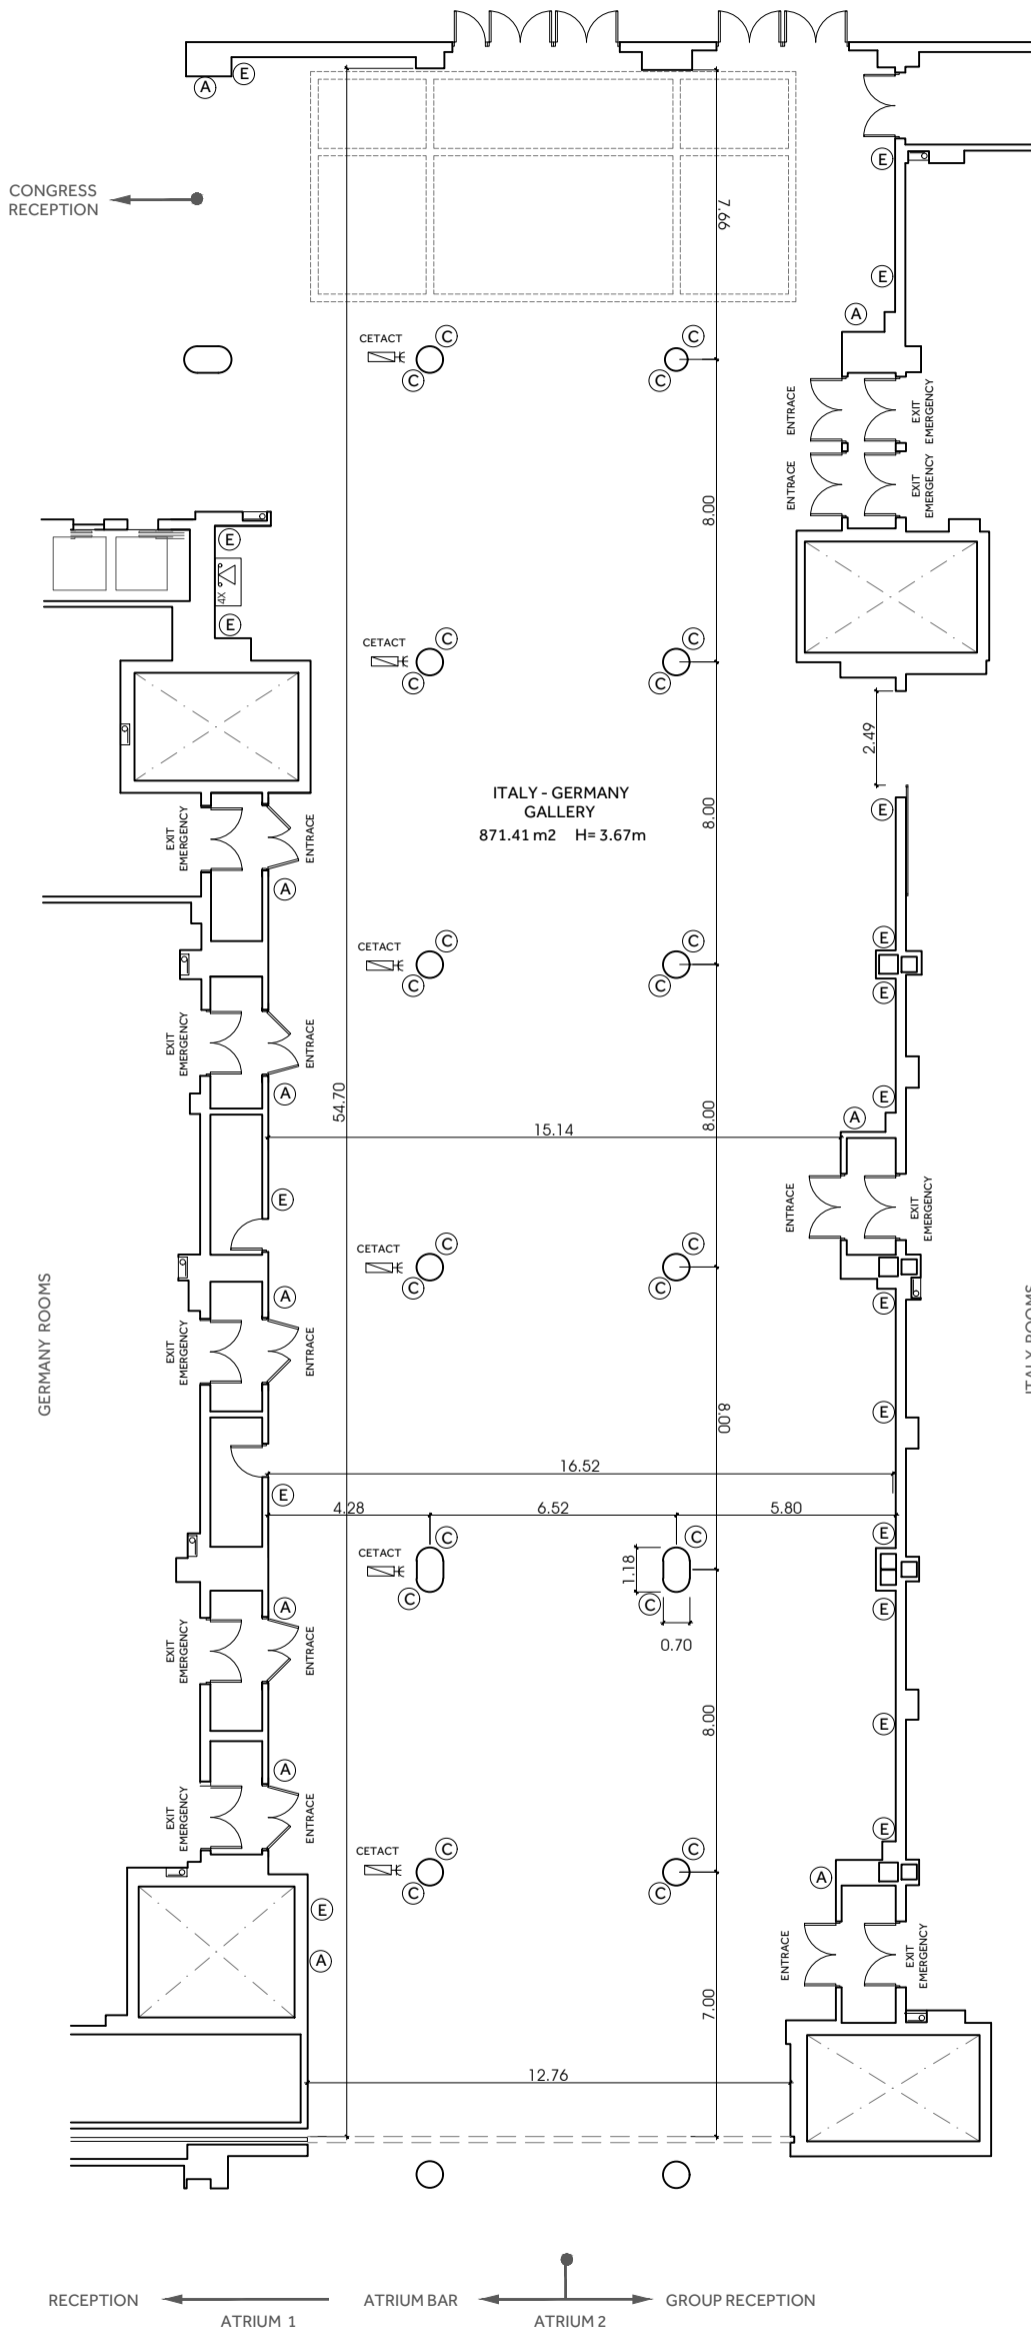

ITALY - GERMANY GALLERY GROUND FLOOR

CALLE DEL INGENIERO TORRES QUEVEDO

ELECTRICITY AND TELECOMMUNICATIONS LEGEND

| | |
|------------|--|
| (A) | 4 socket 220 V 16 A 4 RJ 45 sockets |
| (C) | 2 socket 220 V 16 A 2 RJ 45 sockets |
| (E) | 1 socket 220 V 16 A |
| | Phone point |
| | CETACT with Three-phase current on the ceiling |