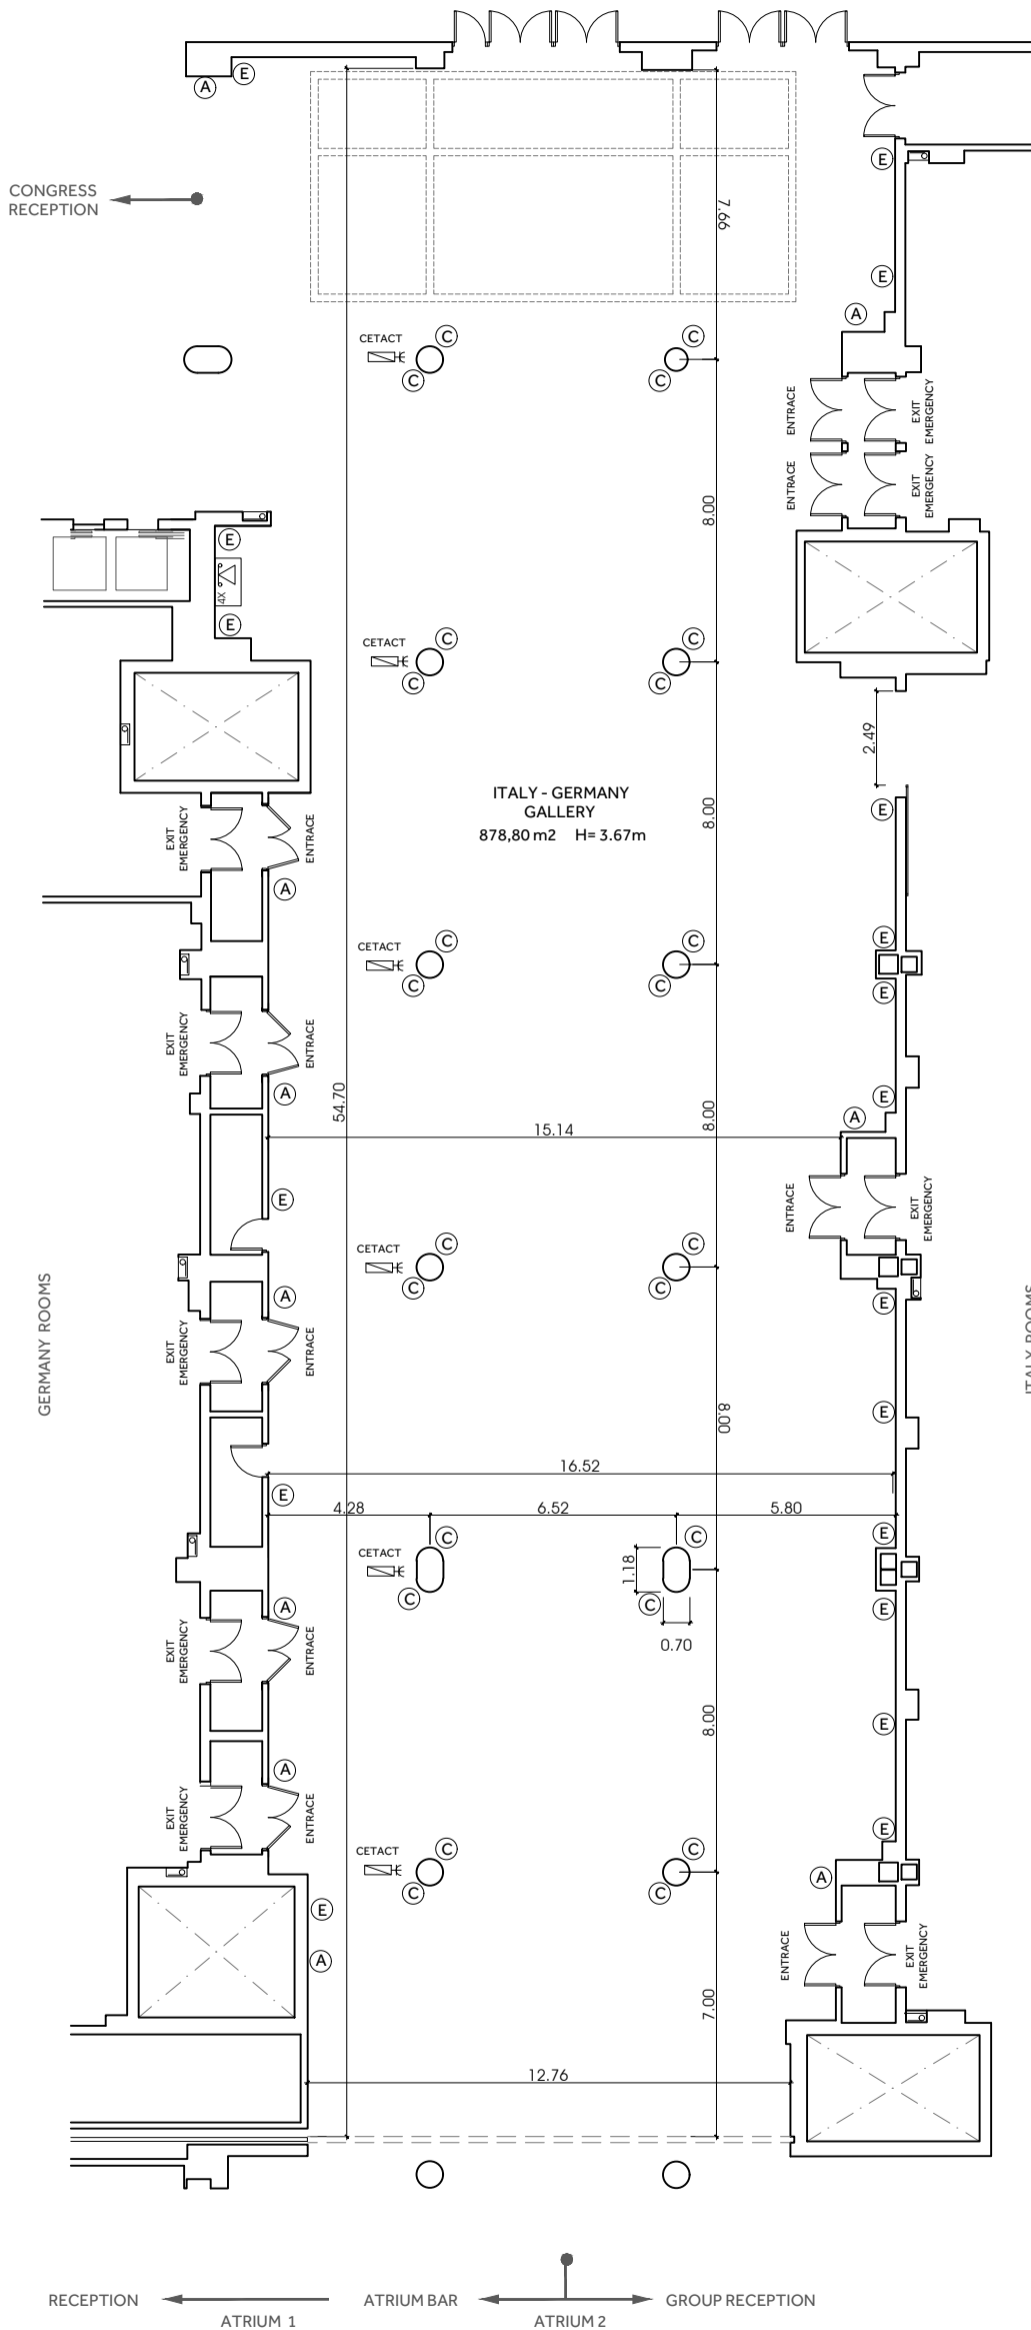

# ITALY - GERMANY GALLERY GROUND FLOOR

CALLE DEL INGENIERO TORRES QUEVEDO

## ELECTRICITY AND TELECOMMUNICATIONS LEGEND

<b>(A)</b>	4 socket 220 V 16 A 4 RJ 45 sockets
<b>(C)</b>	2 socket 220 V 16 A 2 RJ 45 sockets
<b>(E)</b>	1 socket 220 V 16 A
	Phone point
	CETACT with Three-phase current on the ceiling