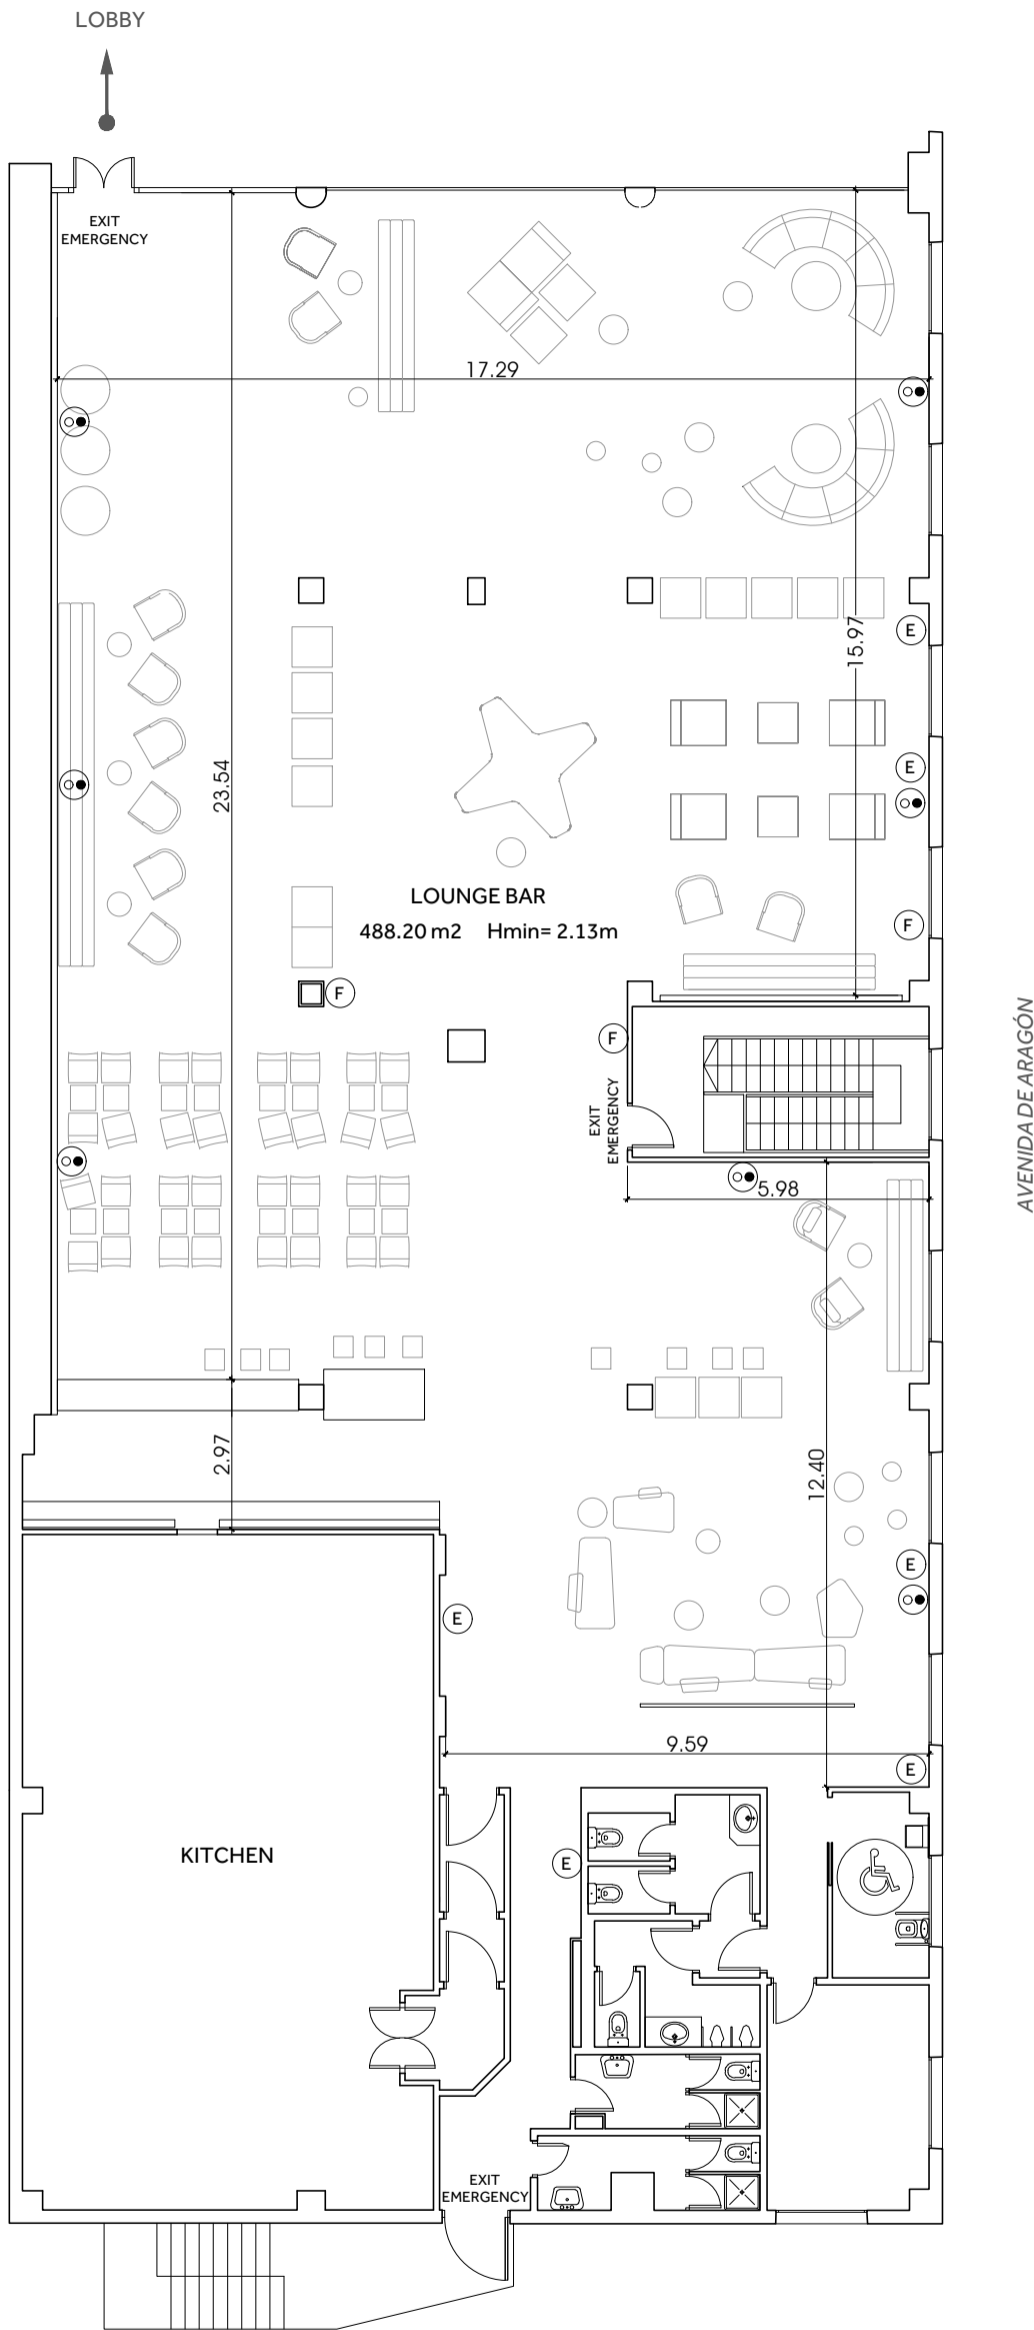

LOUNGE BAR MEZZANINE FLOOR

ELECTRICITY AND TELECOMMUNICATIONS LEGEND

	TV and FM point
	1 socket 220 V 16 A
	2 socket 220 V 16 A