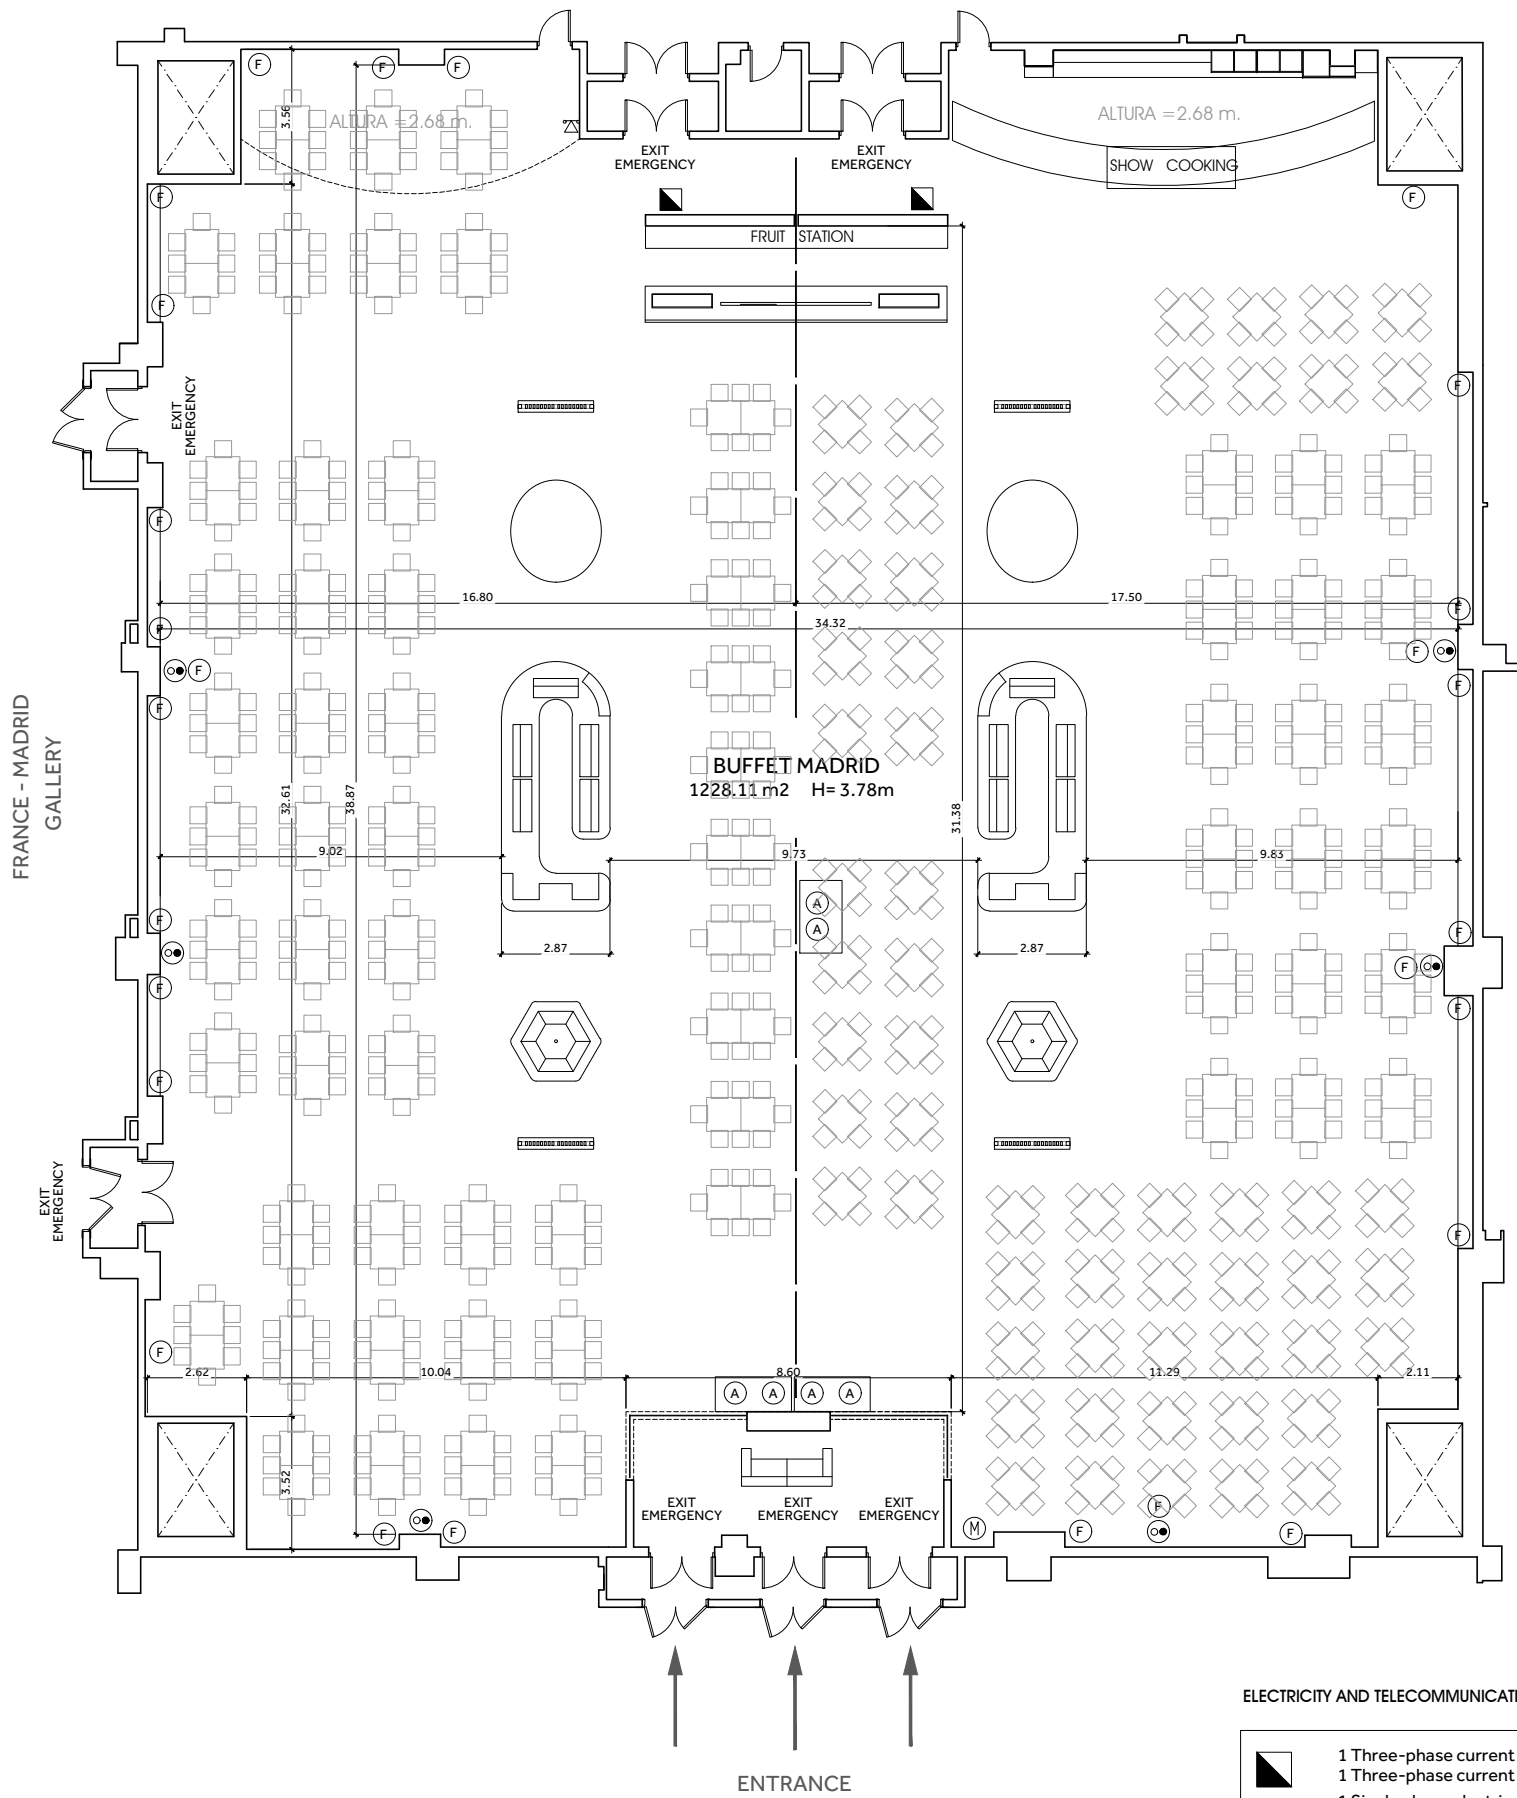

BUFFET MADRID GROUND FLOOR

ELECTRICITY AND TELECOMMUNICATIONS LEGEND

| | |
|--|--|
| | 1 Three-phase current 63A 1 Three-phase current 32 A 1 Single phase electrical supply 32 A 2 Singles phase electrical supply 16 A |
| | Floor sockets box with 2 socket 220 V 16 A |
| | TV and FM point |
| | 2 socket 220 V 16 A 2 RJ 45 sockets |
| | 2 socket 220 V 16 A 1 RJ 45 sockets |
| | 1 socket 220 V 16 A |
| | 2 socket 220 V 16 A |
| | Phone point |