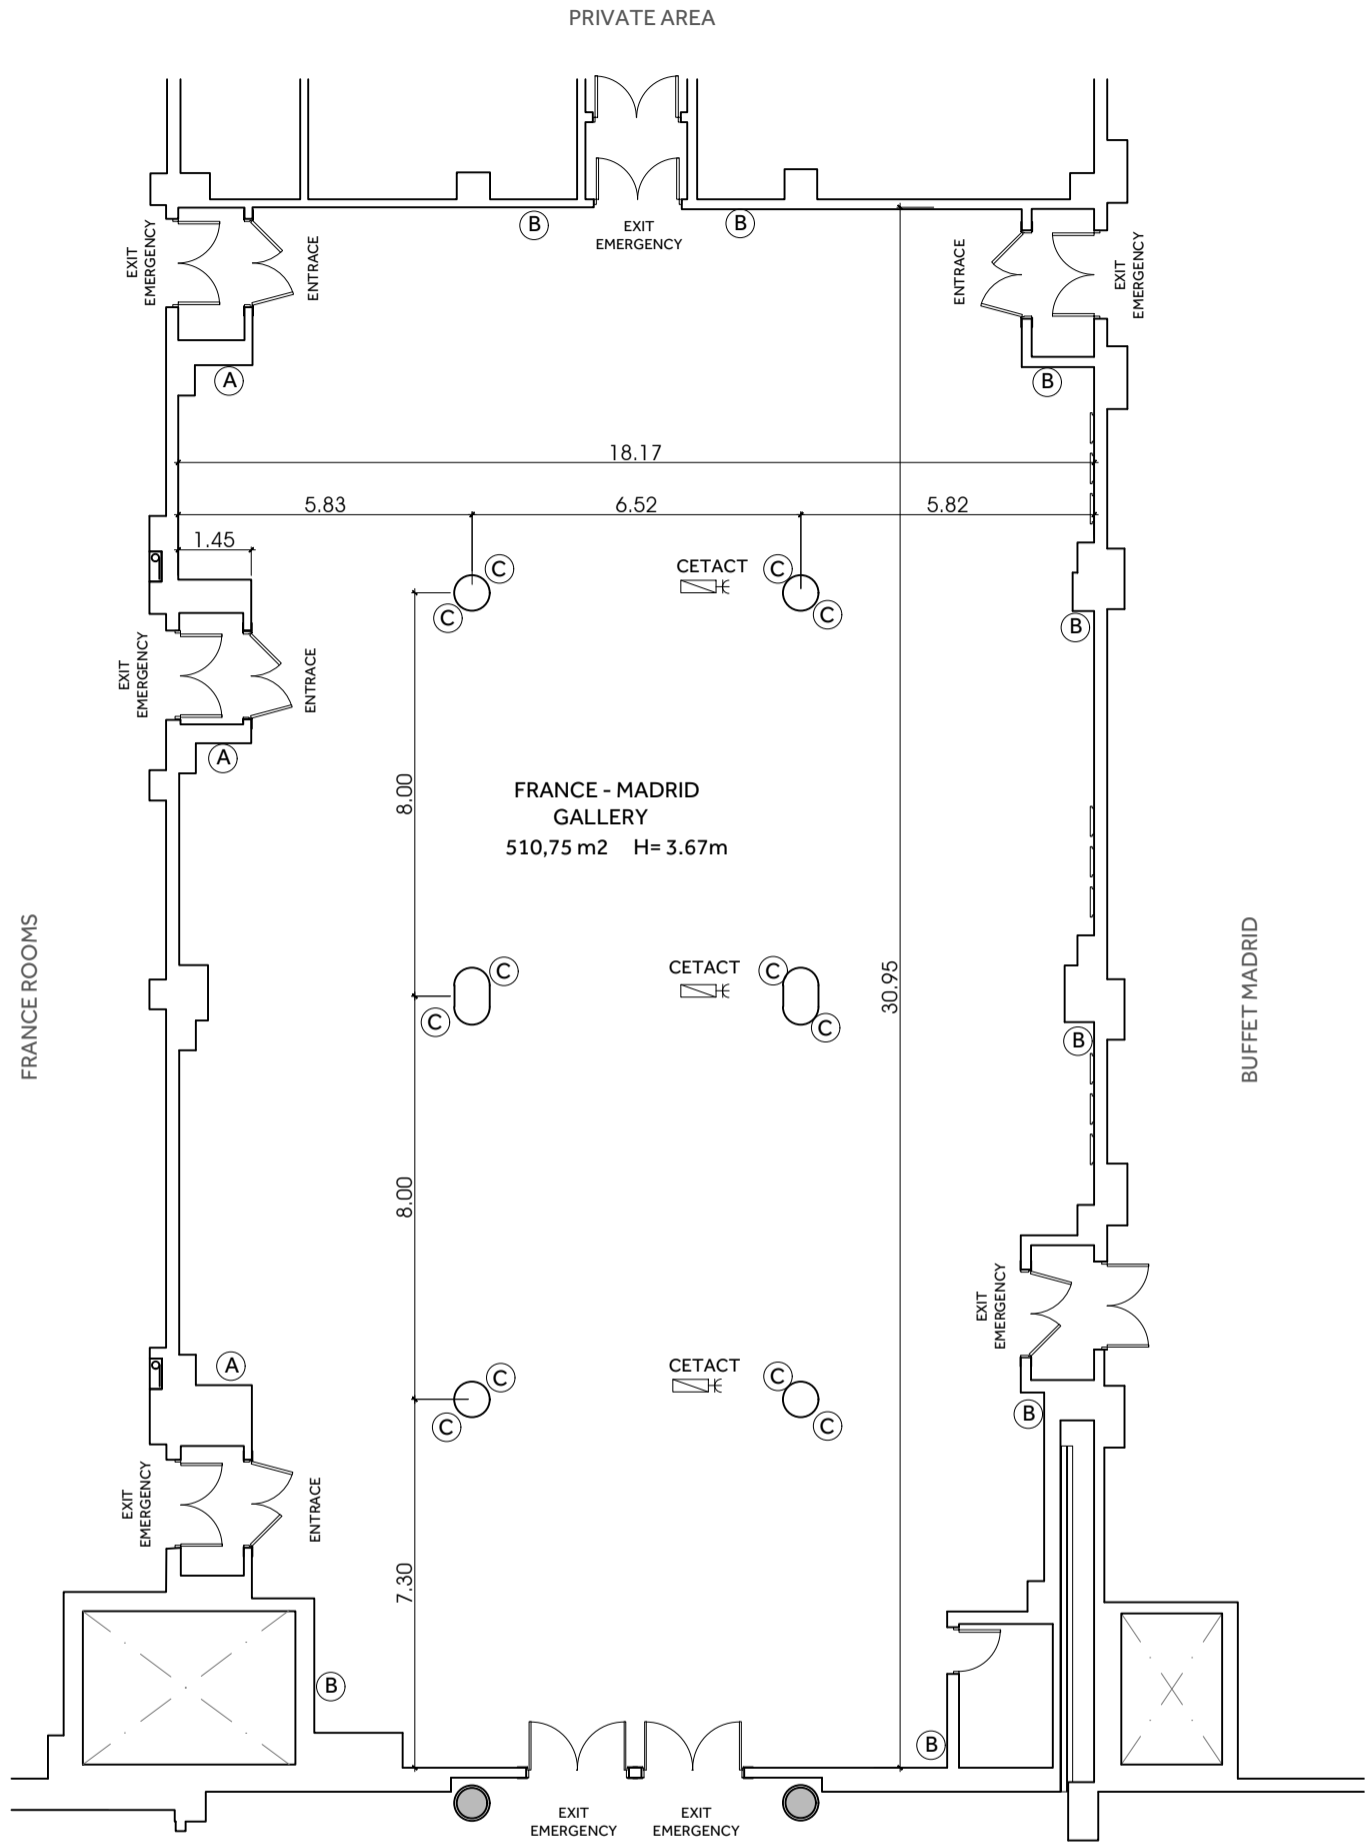

MADRID - FRANCE GALLERY GROUND FLOOR

ELECTRICITY AND TELECOMMUNICATIONS LEGEND

(A)	4 socket 220 V 16 A 4 RJ 45 sockets
(B)	6 socket 220 V 16 A 4 RJ 45 sockets
(C)	2 socket 220 V 16 A 2 RJ 45 sockets
(D)	2 socket 220 V 16 A 1 RJ 45 sockets
	CETACT with Three-phase current on the ceiling