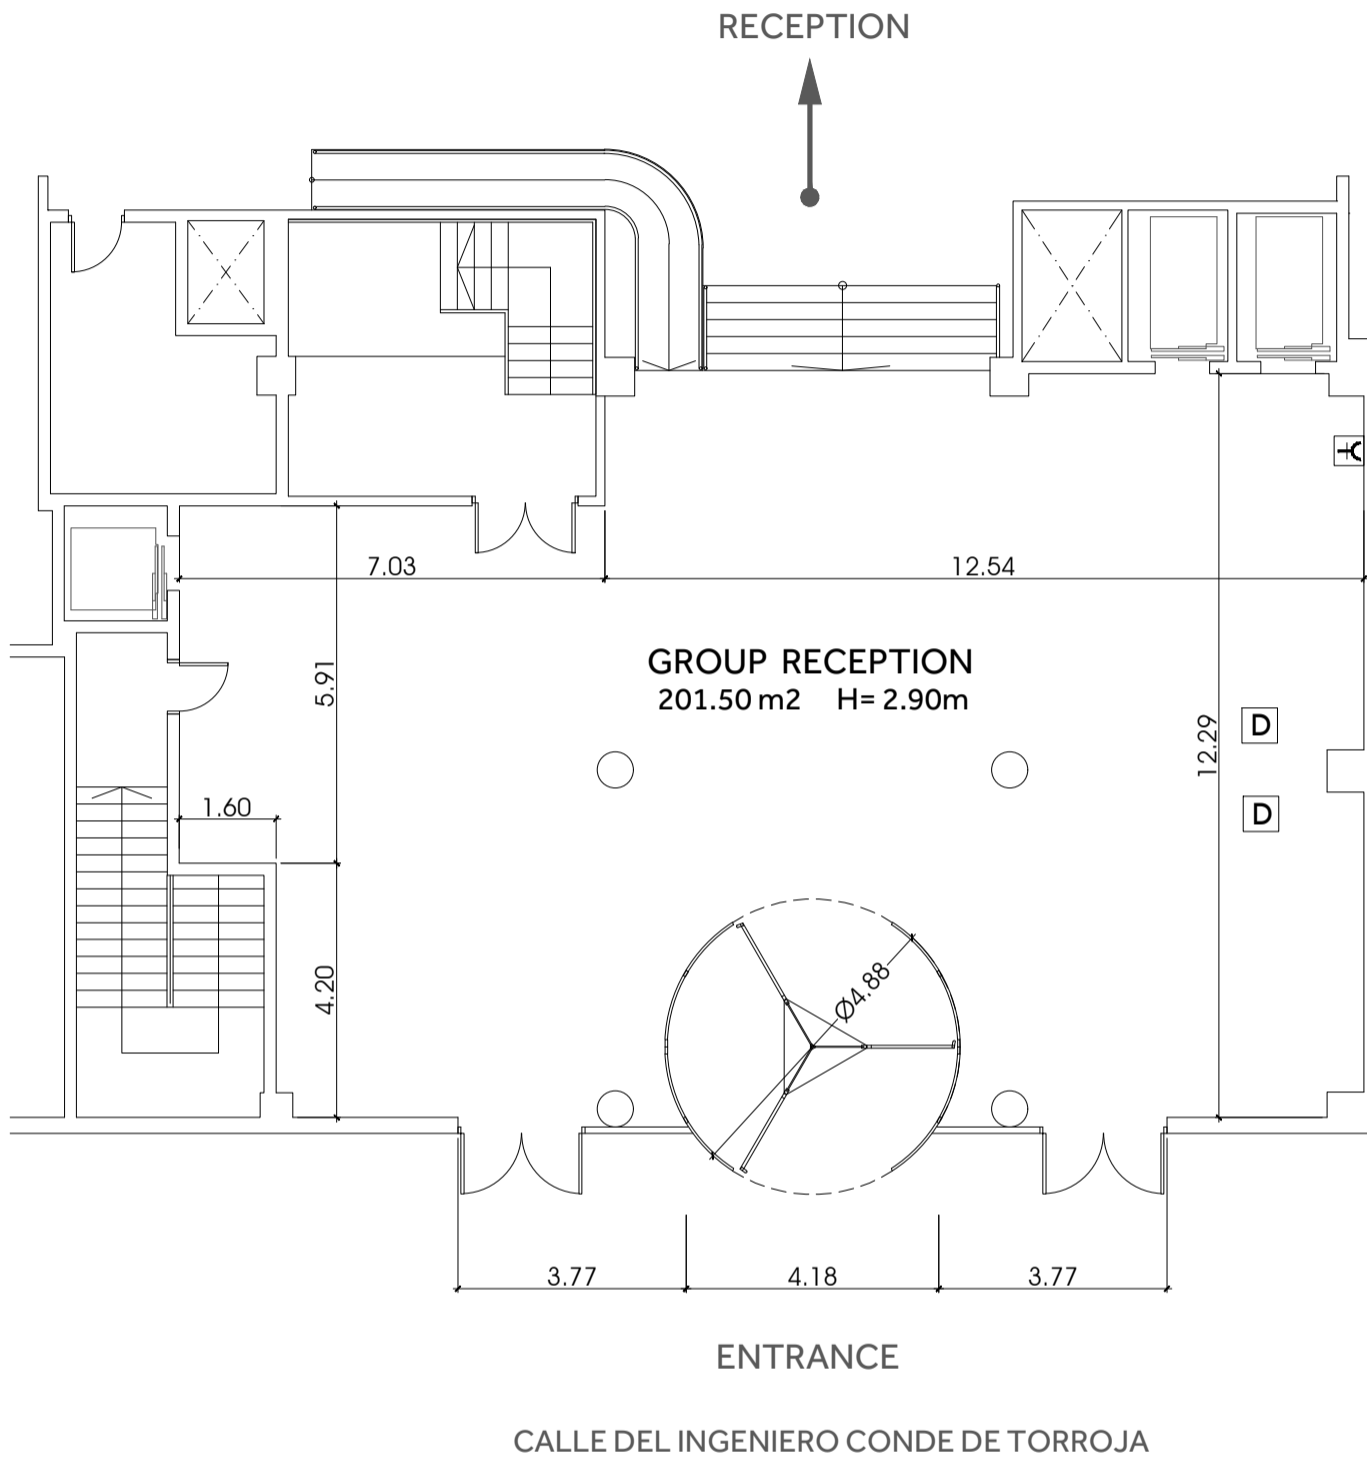

GROUP RECEPTION GROUND FLOOR

ELECTRICITY AND TELECOMMUNICATIONS LEGEND

D	Floor sockets box with 4 sockets 220 V 16 A 6 sockets SAI 220V 16A 4 RJ 45 sockets
	1 socket 220 V 16 A