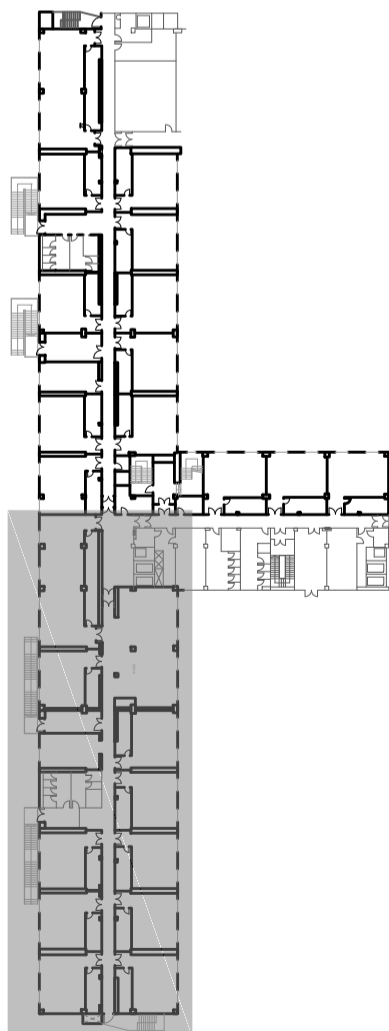

# SPAIN ROOMS MEZZANINE FLOOR

## SITUATION MAP

CALLE DEL INGENIERO CONDE DE TORROJA

ATRIO 2

### ELECTRICITY AND TELECOMMUNICATIONS LEGEND

	Electric control panel
	1 socket 220 V 16 A 1 Phone point
	6 socket 220 V 16 A 4 RJ 45 sockets
	1 socket 220 V 16 A
	Phone point