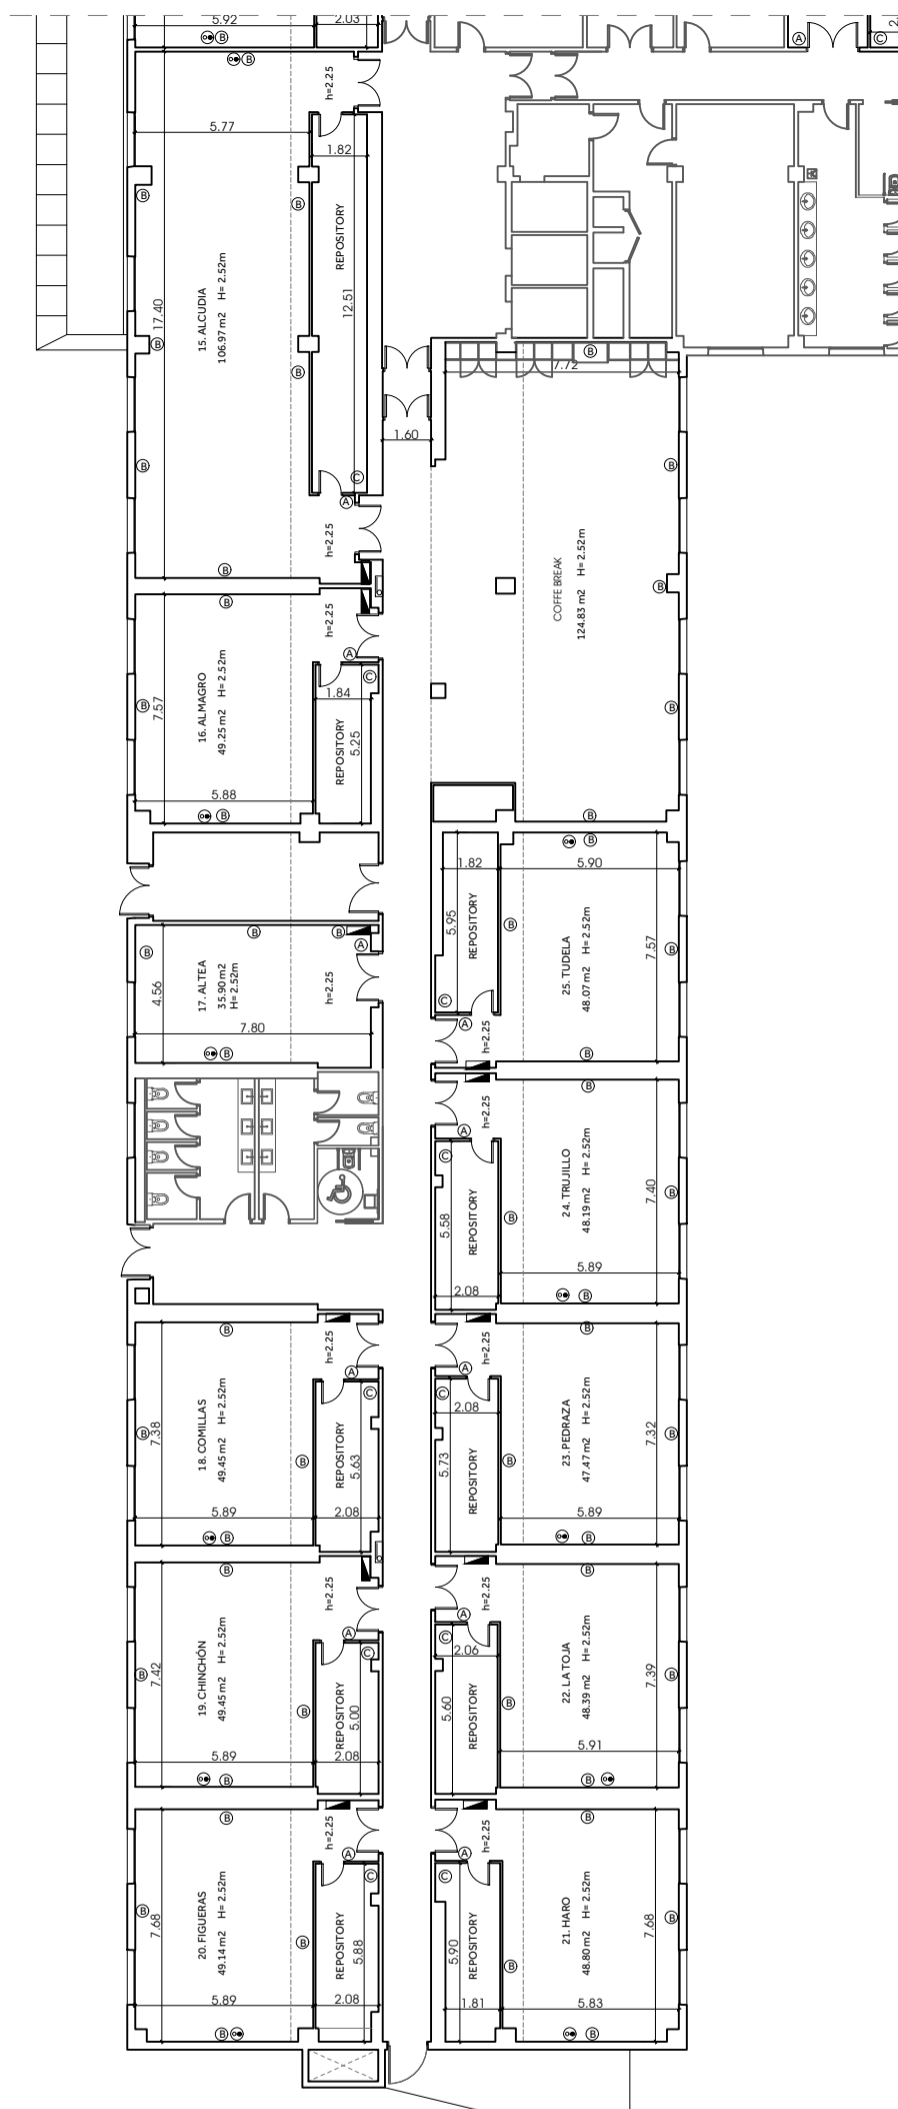

# SPAIN ROOMS MEZZANINE FLOOR

## SITUATION MAP

CALLE DEL INGENIERO CONDE DE TORROJA

ATRIO 2

### ELECTRICITY AND TELECOMMUNICATIONS LEGEND

	Electric control panel
	1 socket 220 V 16 A 1 Phone point
	6 socket 220 V 16 A 4 RJ 45 sockets
	1 socket 220 V 16 A
	Phone point