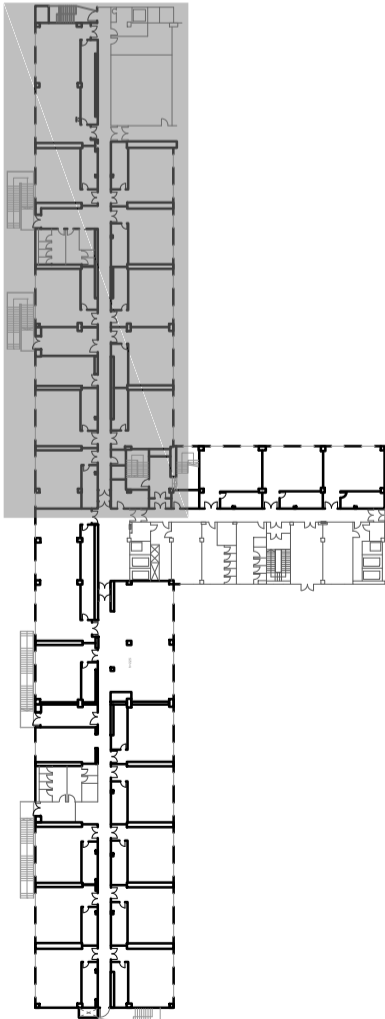

SPAIN ROOMS MEZZANINE FLOOR

SITUATION MAP

CALLE DEL INGENIERO CONDE DE TORROJA

ATRIO 2

ELECTRICITY AND TELECOMMUNICATIONS LEGEND

	Electric control panel
	1 socket 220 V 16 A 1 Phone point
	6 socket 220 V 16 A 4 RJ 45 sockets
	1 socket 220 V 16 A
	Phone point