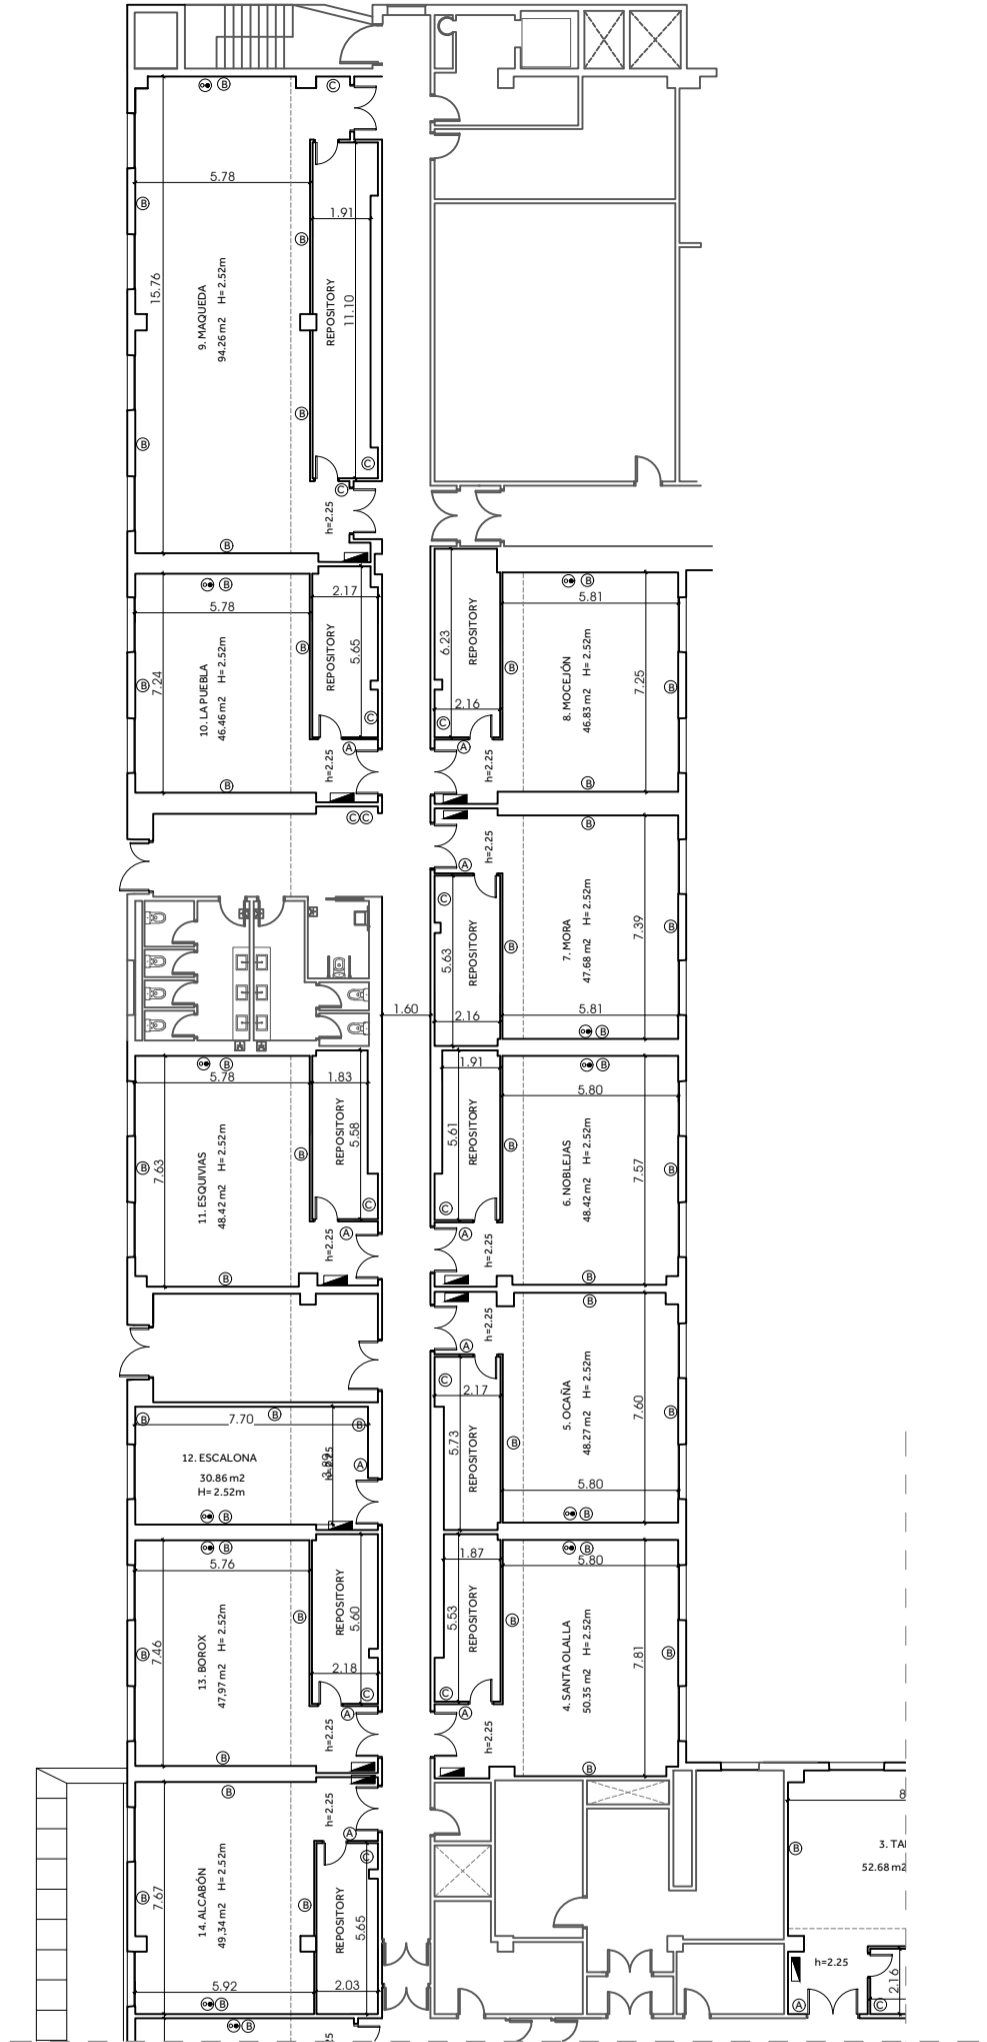

SPAIN ROOMS MEZZANINE FLOOR

SITUATION MAP

CALLE DEL INGENIERO CONDE DE TORROJA

ATRIO 2

ELECTRICITY AND TELECOMMUNICATIONS LEGEND

	Electric control panel
	1 socket 220 V 16 A 1 Phone point
	6 socket 220 V 16 A 4 RJ 45 sockets
	1 socket 220 V 16 A
	Phone point