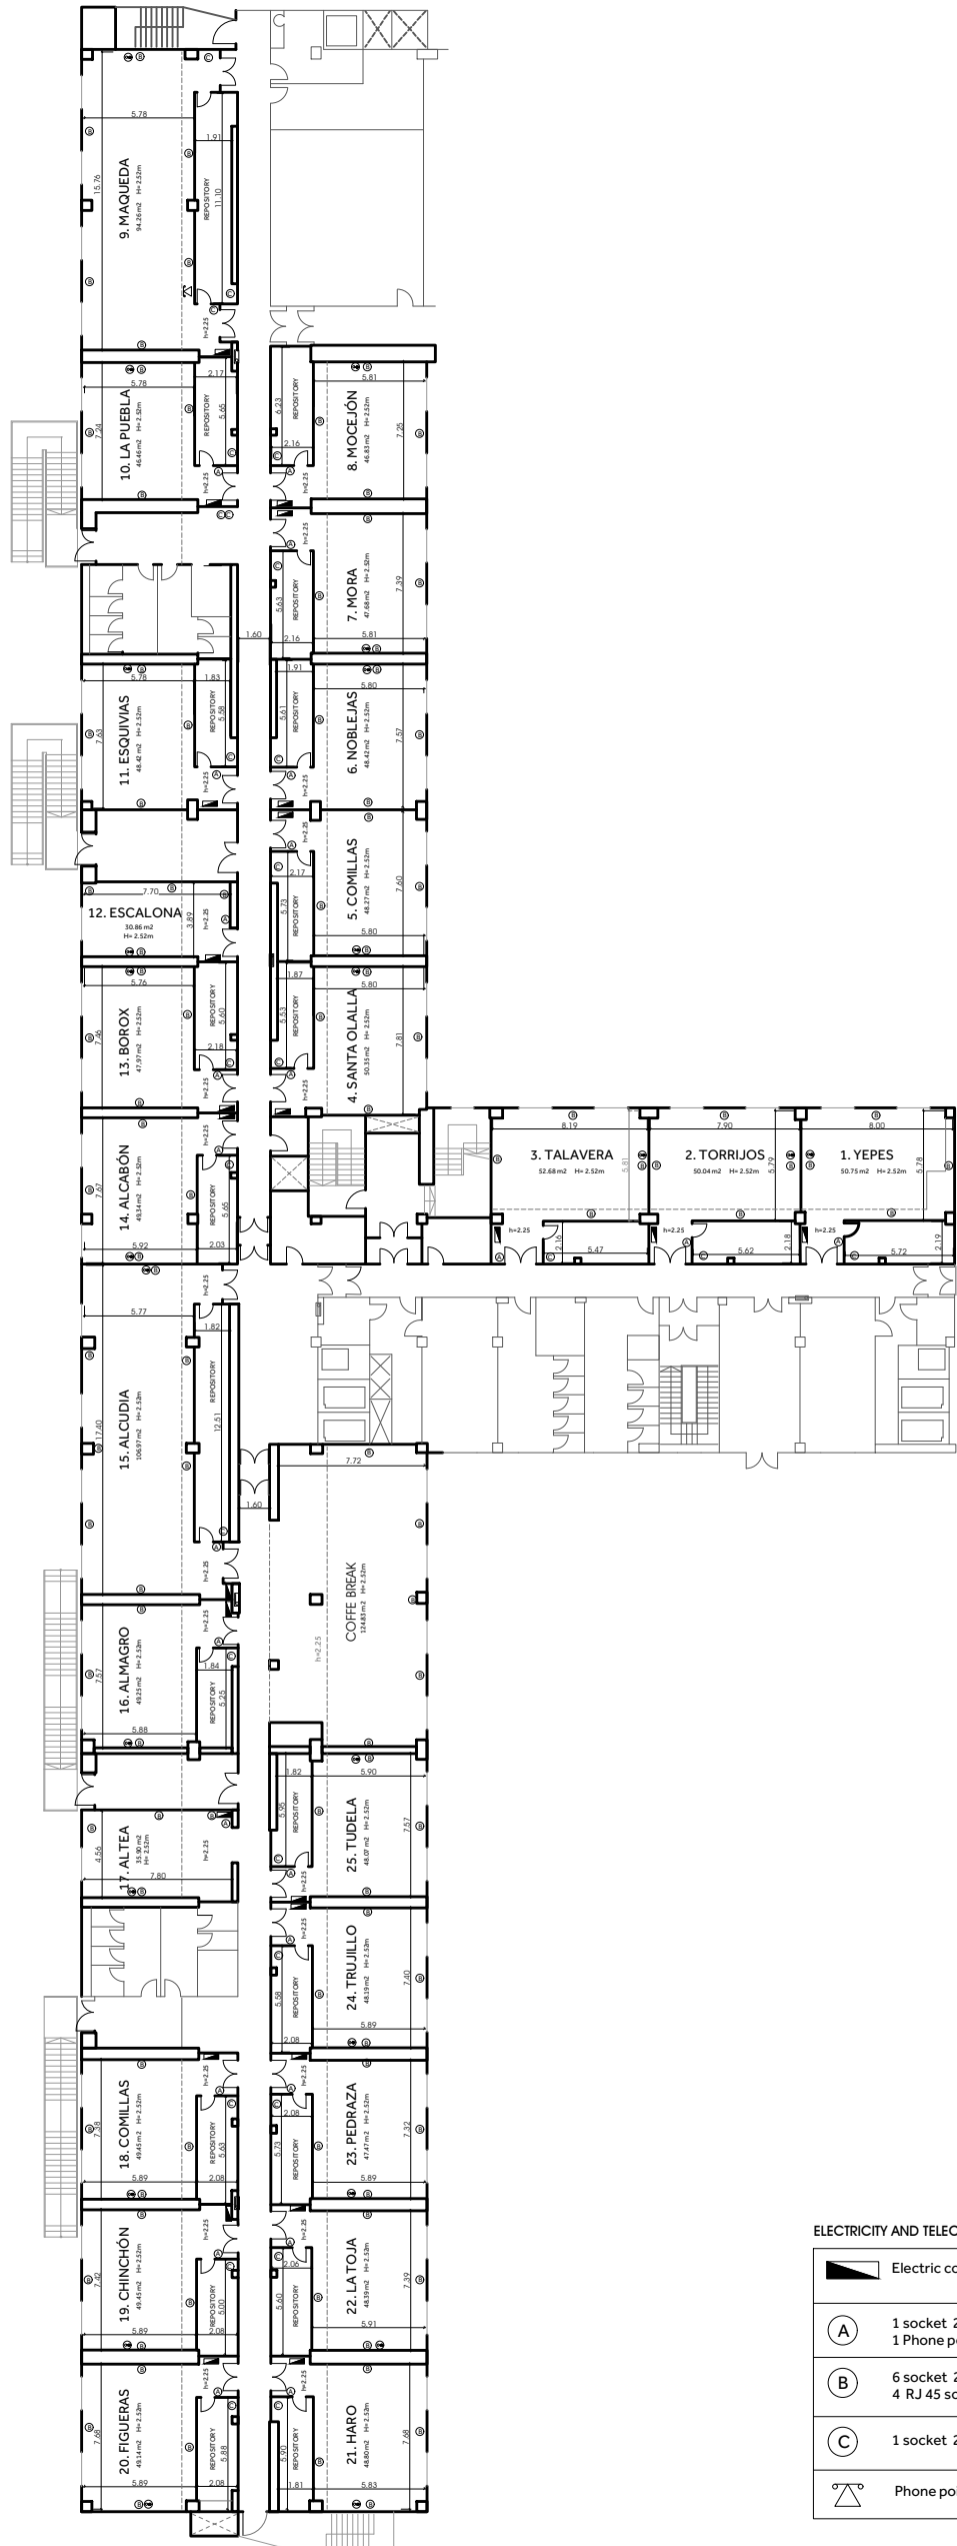

SPAIN ROOMS MEZZANINE FLOOR

CALLE DEL INGENIERO CONDE DE TORROJA

ATRIUM 2

ATRIUM 1

ELECTRICITY AND TELECOMMUNICATIONS LEGEND

| | |
|--|--|
| | Electric control panel |
| | 1 socket 220 V 16 A 1 Phone point |
| | 6 socket 220 V 16 A 4 RJ 45 sockets |
| | 1 socket 220 V 16 A |
| | Phone point |