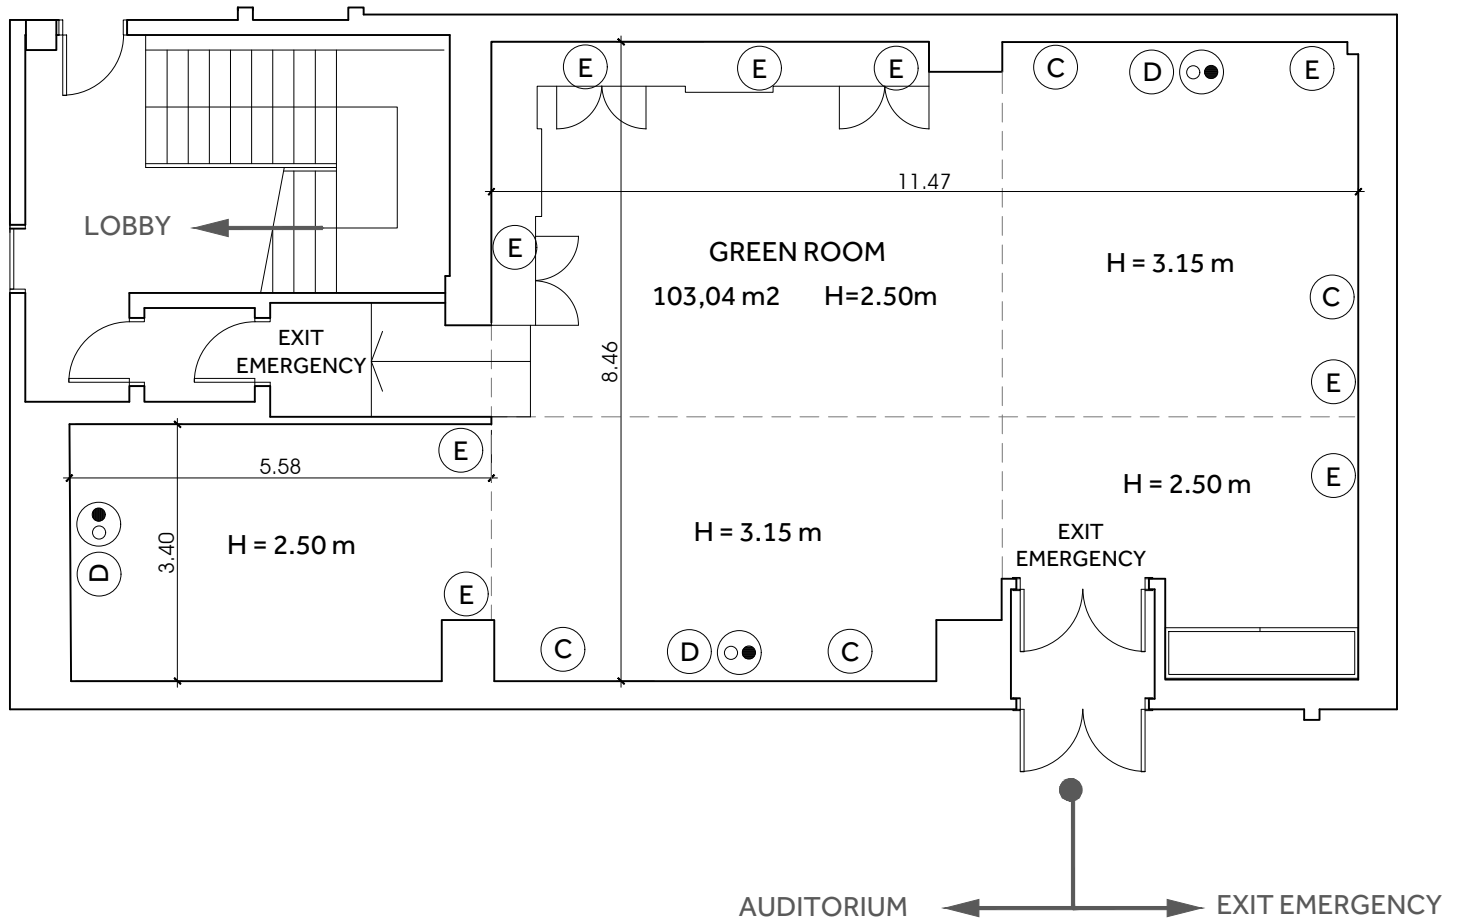

# GREEN ROOM S-1 FLOOR

## ELECTRICITY AND TELECOMMUNICATIONS LEGEND

C	2 socket 220 V 16 A 2 RJ 45 sockets
D	2 socket 220 V 16 A 1 RJ 45 sockets
E	2 socket 220 V 16 A
●○	TV and FM point