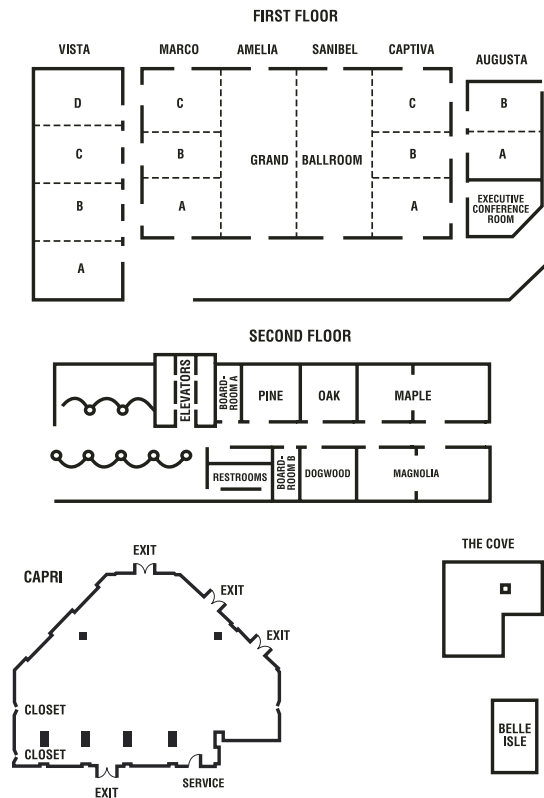

## CAPACITY CHART

MEETING ROOM	DIMENSIONS		CAPACITY					
	WxLxH	Sq. Ft.	Theater	Schoolroom	Conference	U-Shape	Reception	Banquet
Grand Ballroom	132 x 77 x 13	10,645	900	550	-	-	800	750
Marco or Captiva	33 x 77 x 13	2,541	180	135	-	-	120	160
(A or C)	33 x 26 x 13	858	50	40	15	20	40	40
(B)	33 x 25 x 14	825	50	40	15	20	40	40
Amelia or Sanibel	33 x 77 x 14	2,541	180	135	-	50	120	160
Vista Ballroom	33 x 90 x 14	2,970	275	160	-	65	180	180
(A or D)	33 x 23 x 14	759	45	32	15	20	30	35
(B or C)	33 x 22 x 14	726	45	32	15	20	30	35
Augusta	29 x 40 x 14	1,160	70	42	20	27	45	52
(A or B)	20 x 20 x 14	580	35	24	12	14	17	20
Executive Conference Room	28 x 30 x 14	840	-	-	14	-	-	14
The Cove	33 x 28 x 9	834	45	36	20	20	40	40
Belle Isle	20 x 32 x 8	640	40	26	18	18	20	20
Boardroom A or B	21 x 21 x 8	252	15	6	10	8	10	10
Pine, Oak Dogwood	24 x 21 x 8	504	32	22	20	16	22	30
Maple, Magnolia	51 x 21 x 8	1,071	55	32	32	23*	70	60
Capri	78 x 57 x 10	3,702	150	120	30	40	170	150