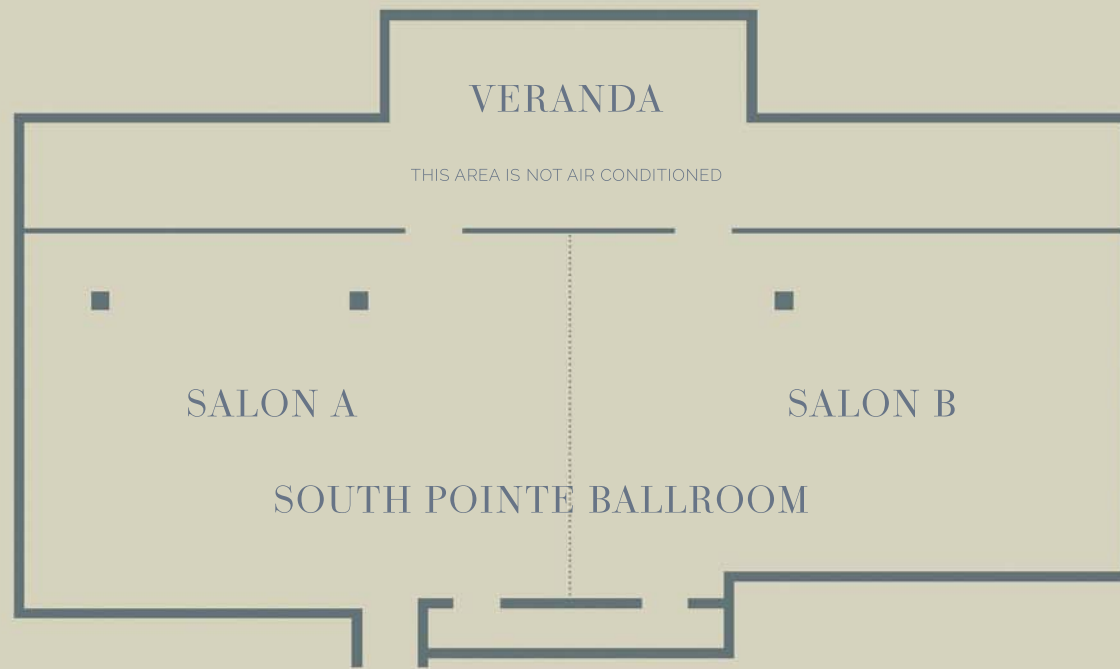

## MEETINGS WITH RHYTHM

## CAPACITY CHART

MEETING ROOM	FLOOR	DIMENSIONS			AREA (SQ. FT.)	THEATER	SCHOOLROOM	CONFERENCE	U SHAPE	RECEPTION	BANQUET	HOLLOW SQUARE
		L	W	H								
SOUTH POINTE BALLROOM	4	25	82	11	2,050	160	90	62	72	165	120	76
SALON A	4	25	42	11	1,080	80	53	32	36	80	60	38
SALON B	4	25	40	11	1,040	80	44	32	36	80	60	38
OCEAN BOARDROOM	4					30	16	14	8	30	20	N/A
VERANDA	4			N/A	N/A					120	50	
OCEAN VIEW TERRACE	1				5,000	120				140	100	
OCEAN BREEZE TERRACE	4				1,104	80				80	60	
DECO TERRACE	1					70				100	80	