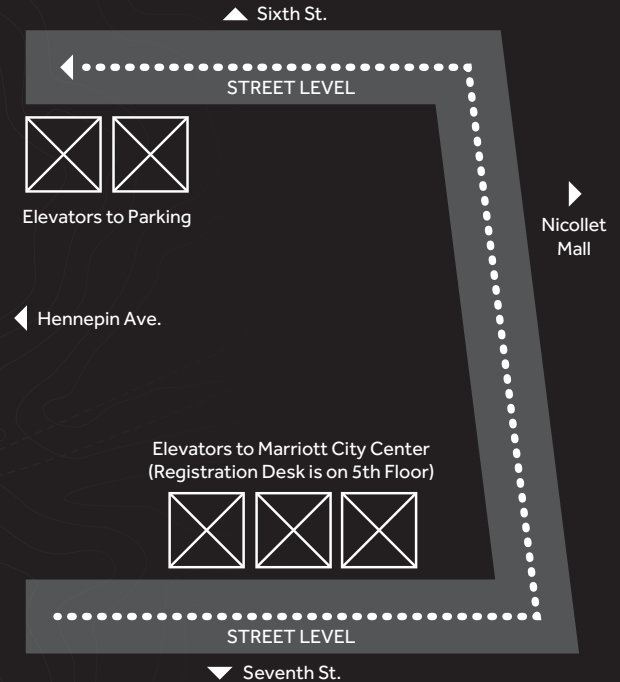

MARRIOTT CITY CENTER **PARKING**

- Park on Levels C-F in parking ramp
- Take parking elevators to 1st Floor (Street Level).
- Turn right out of parking elevators
- Turn right at first hallway
- Turn right after the ATM's and enter two doors to arrive at the Marriott City Center Street Level. Registration is on the 5th Floor.

FRIDAY & SATURDAY $19

SUNDAY - THURSDAY $26

- Bring your parking pass to the Front Desk (5th Floor) for these discounted parking rates
- Passes are effective for in and out privileges and expire at 2 p.m. on the day of check out
- You will always need your parking pass to enter/exit ramp
- Parking is automatically charged to your room
- Skyway Level gets locked – always use Street Level

FOR ADDITIONAL INFORMATION, CALL 612.349.4000.

The parking facility is managed by Standard Parking, for more information visit [www. Splusplus.com/parking](http://www.Splusplus.com/parking)

**MARRIOTT
MINNEAPOLIS
CITY CENTER**