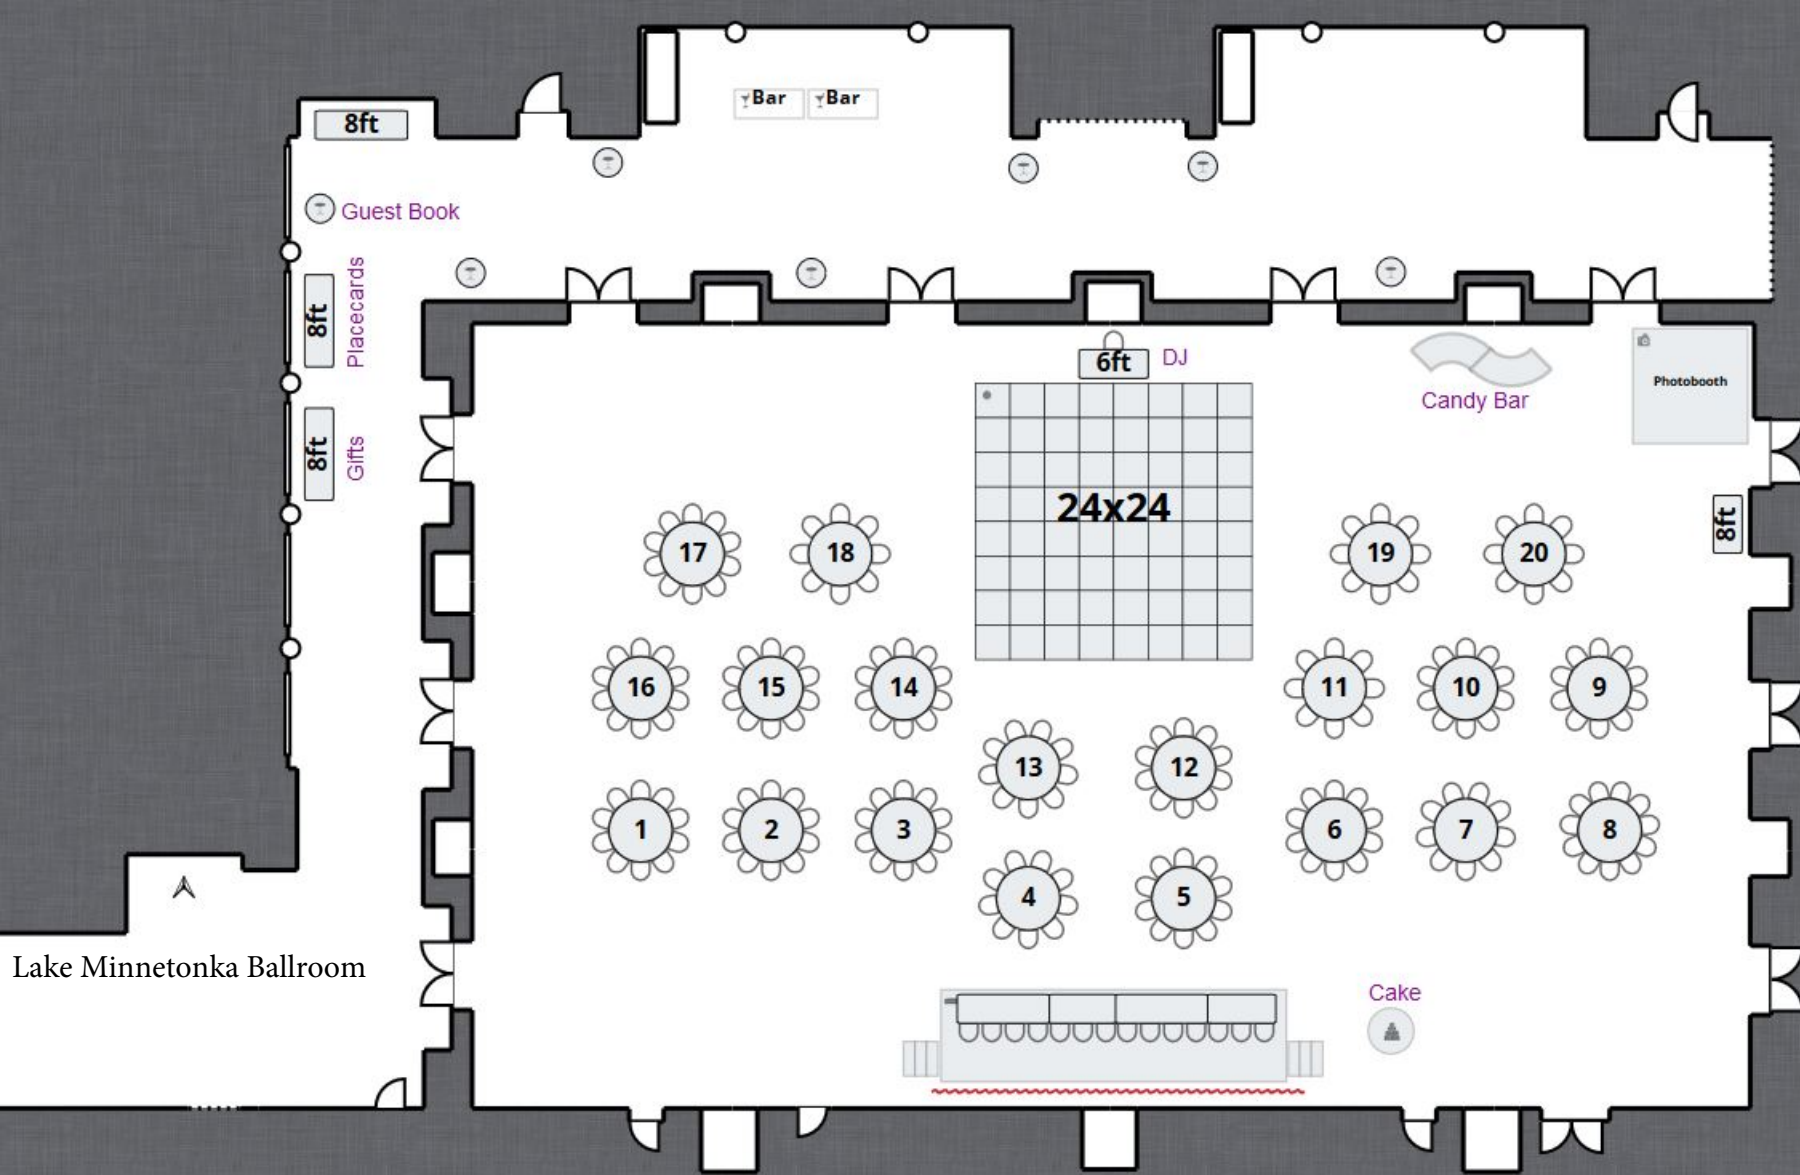

8ft
Gifts

Cake

Photobooth

8ft

6ft DJ

6ft DJ

Coffee Dessert Cake

27x27

26 ppl

- 1
- 2
- 3
- 4
- 5
- 6
- 7
- 8
- 9
- 10
- 11
- 12
- 13
- 14
- 15
- 16
- 17
- 18
- 19
- 20
- 21
- 22

Lake Minnetonka Ballroom

8ft

Guest Book

8ft

Placecards

8ft