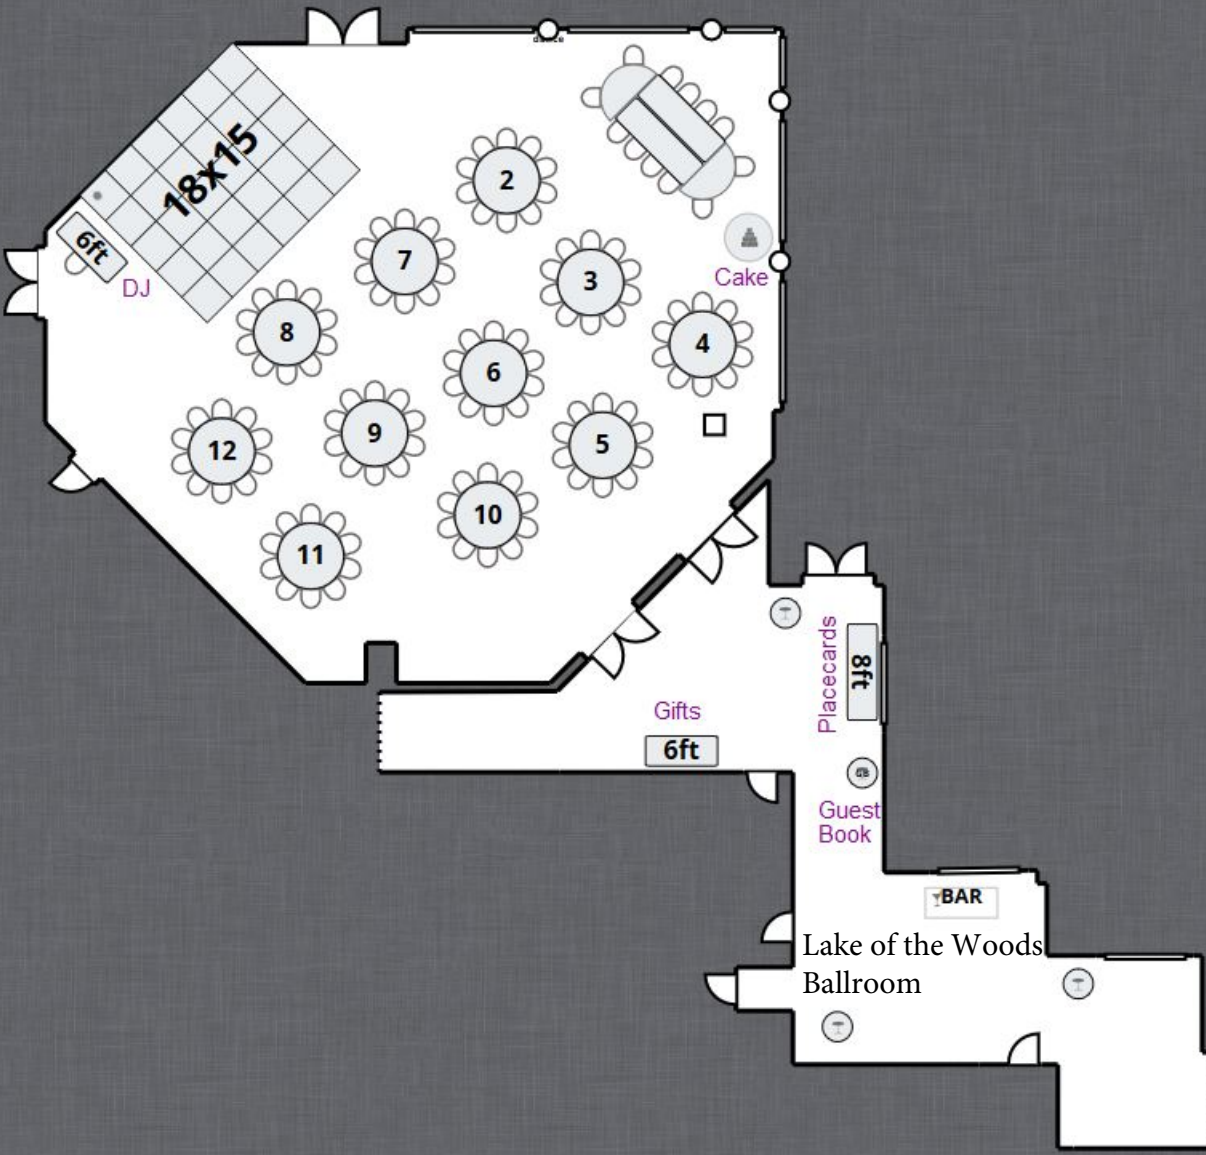

11

10

9

1

2

3

13

12

6

7

8

4

5

Cake

Lake Minnetonka Ballroom

Lake of the Woods Ballroom Ceremony

18x15

6ft

DJ

2

7

3

Cake

8