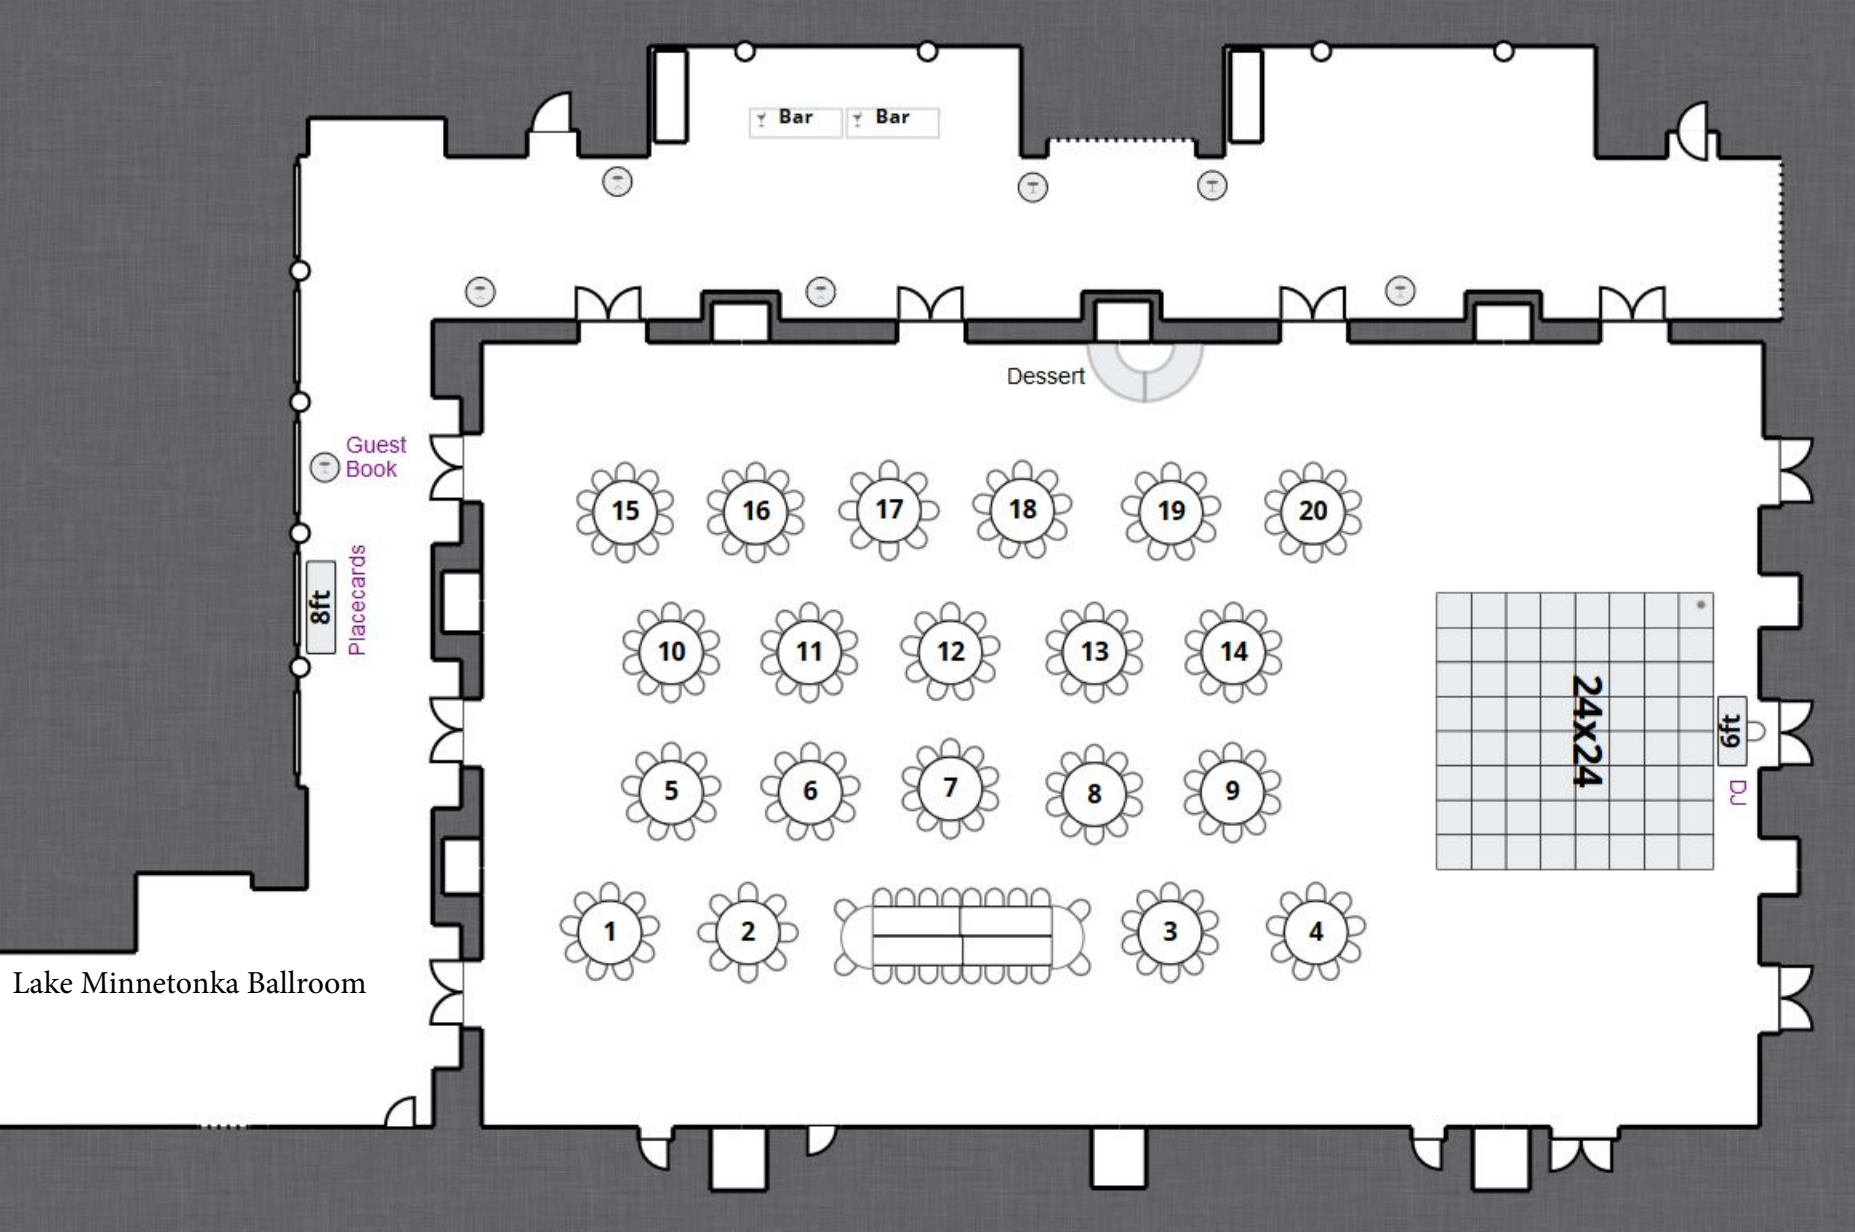

8ft
Gifts

Cake

Photobooth

8ft

6ft DJ

6ft DJ

Coffee Dessert Cake

27x27

26 ppl

- 1
- 2
- 3
- 4
- 5
- 6
- 7
- 8
- 9
- 10
- 11
- 12
- 13
- 14
- 15
- 16
- 17
- 18
- 19
- 20
- 21
- 22

Lake Minnetonka Ballroom

8ft

Guest Book

8ft

Placecards

8ft