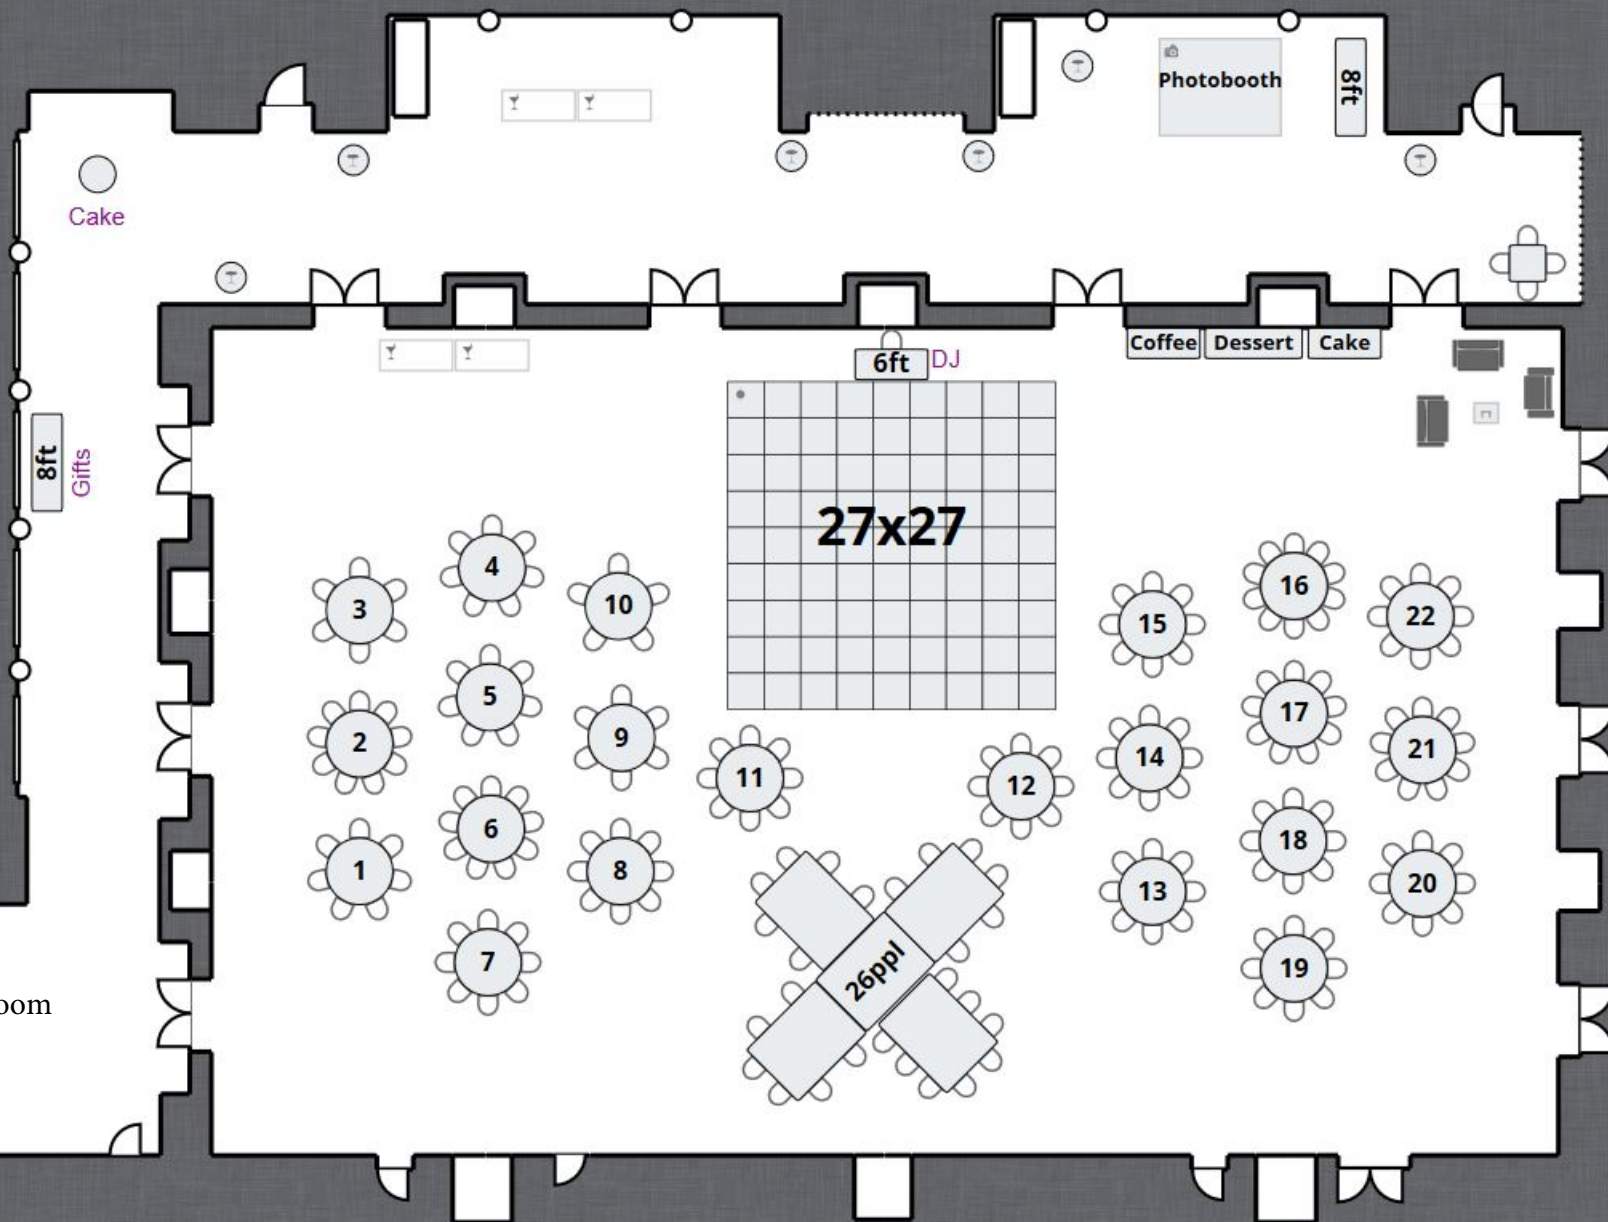

8ft
Gifts

Cake

Photobooth

8ft

6ft DJ

6ft DJ

Coffee Dessert Cake

27x27

26 ppl

- 1
- 2
- 3
- 4
- 5
- 6
- 7
- 8
- 9
- 10
- 11
- 12
- 13
- 14
- 15
- 16
- 17
- 18
- 19
- 20
- 21
- 22

Lake Minnetonka Ballroom

8ft

Guest Book

8ft

Placecards

8ft