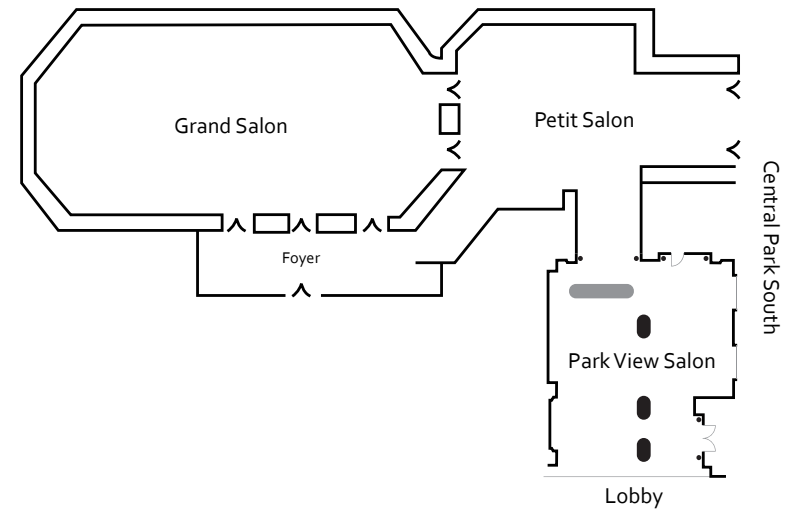

INTRODUCING  
THE PARK VIEW SALON

For a sublime Central Park experience, situate your event in spaces suffused with breathtaking park vistas, and the grandeur of the hotel’s classic Art Deco design.

JW Marriott Essex House New York is pleased to present the Park View Salon, a newly created private reception space adjacent to the Petit Salon. Located in our historic hotel lobby, its floor-to-ceiling windows invite serene views of Central Park South directly into your cocktail reception. As many as 400 guests can attend when the two spaces are combined and up to 950 when adjoined to the Grand Salon.

## Floor Plan

## Capacity

Event Space	Banquet	Reception	Sq. Ft.
Park View Salon	90	150	1,200
Grand Salon	350	550	3,870
Petit Salon	150	250	1,480
Totals	590	950	6,550