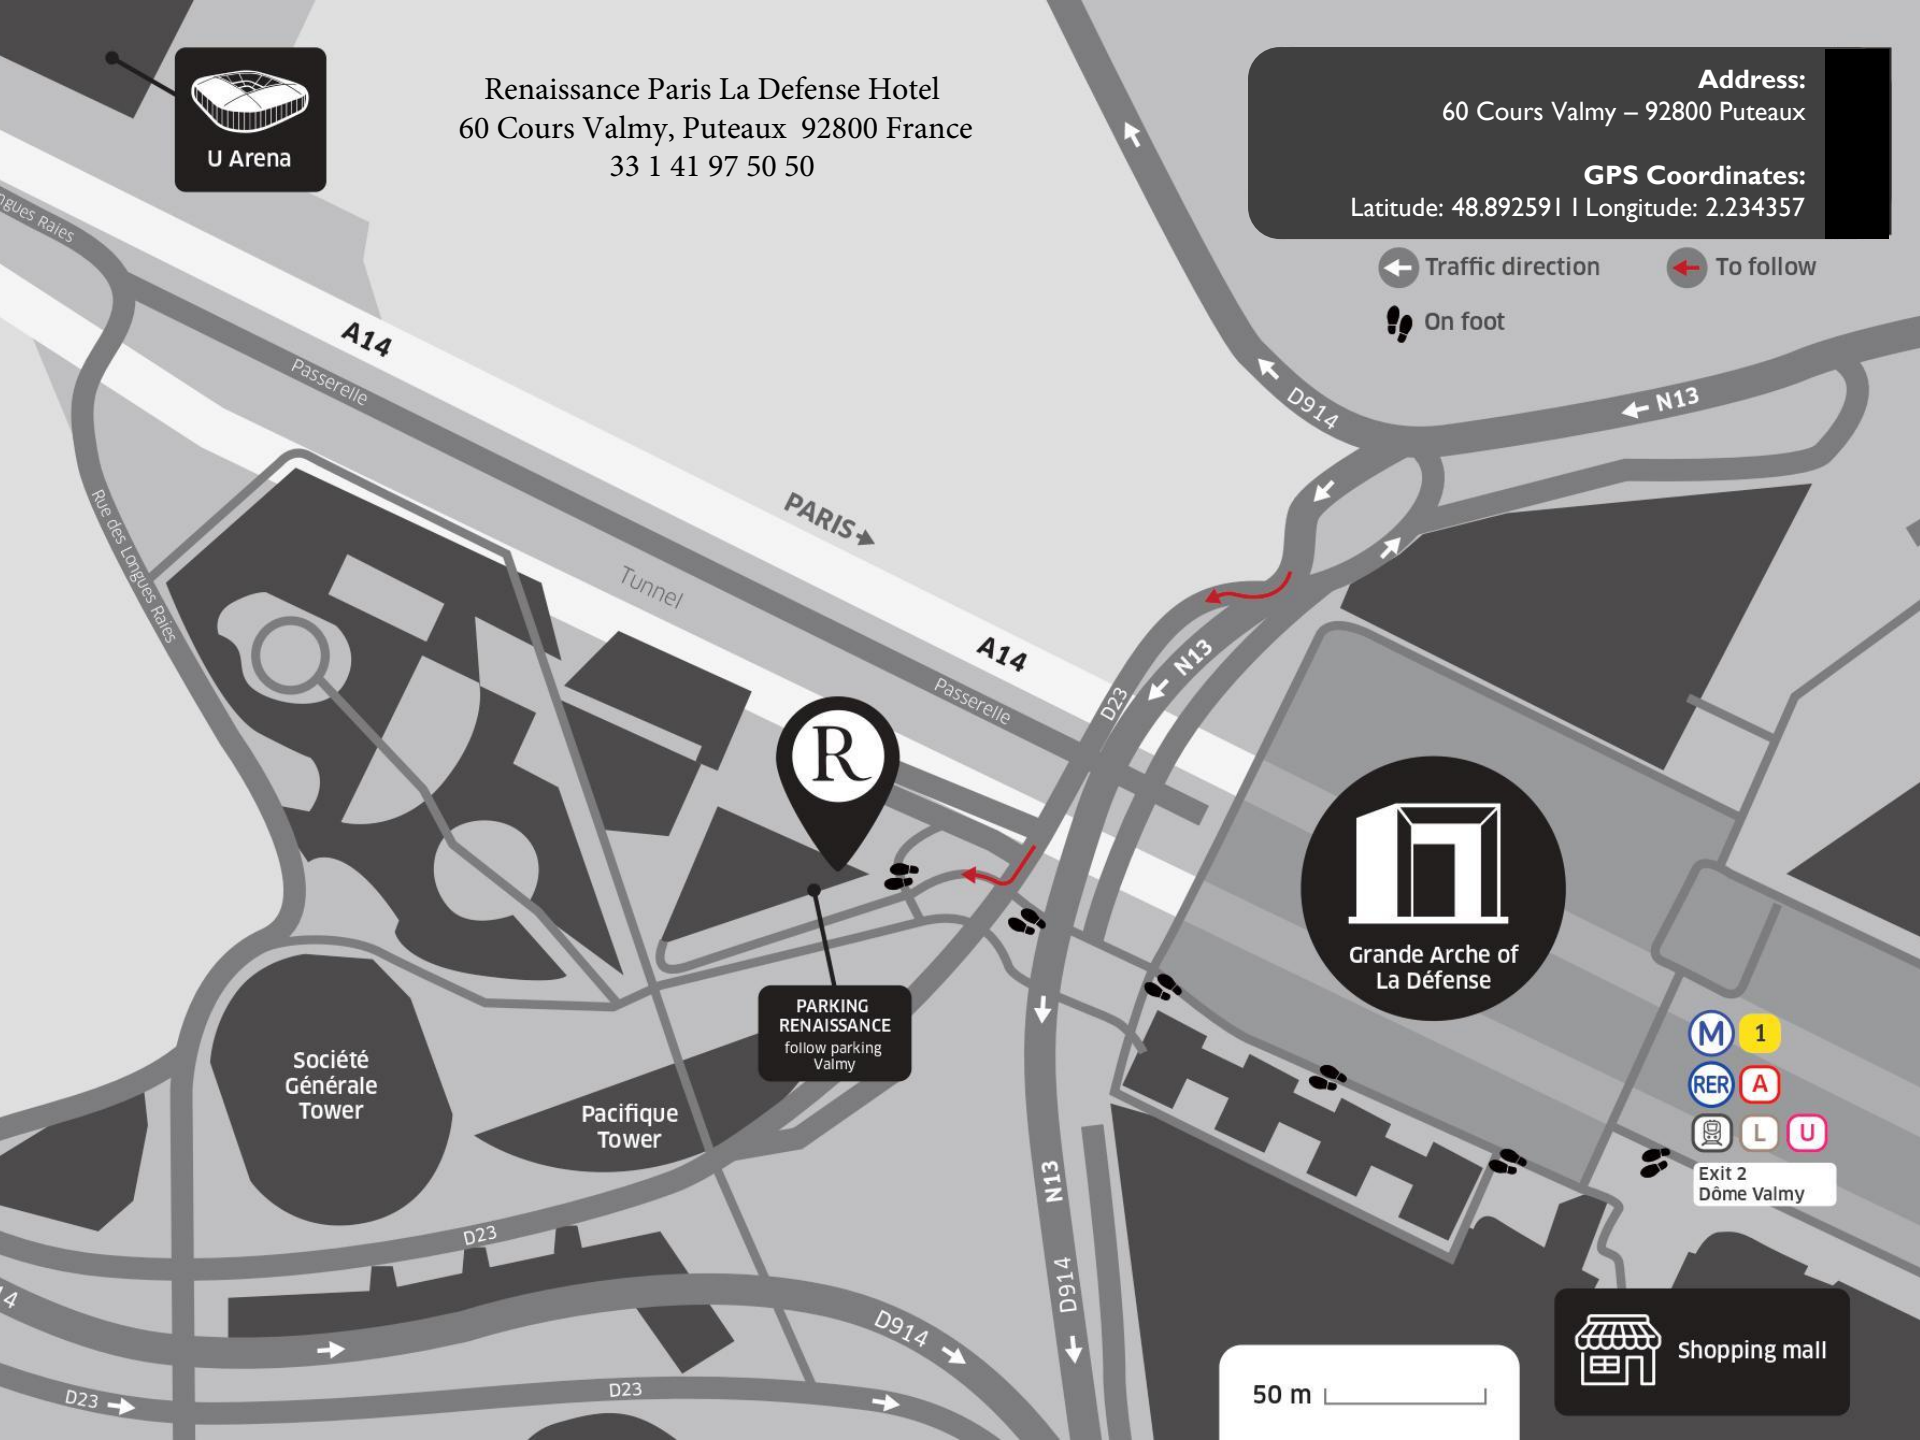

Renaissance Paris La Defense Hotel
 60 Cours Valmy, Puteaux 92800 France
 33 1 41 97 50 50

Address:
 60 Cours Valmy – 92800 Puteaux

GPS Coordinates:
 Latitude: 48.892591 | Longitude: 2.234357

- Traffic direction
- To follow
- On foot

PARKING RENAISSANCE
 follow parking Valmy

Grande Arche of La Défense

Exit 2
 Dôme Valmy

Shopping mall

50 m