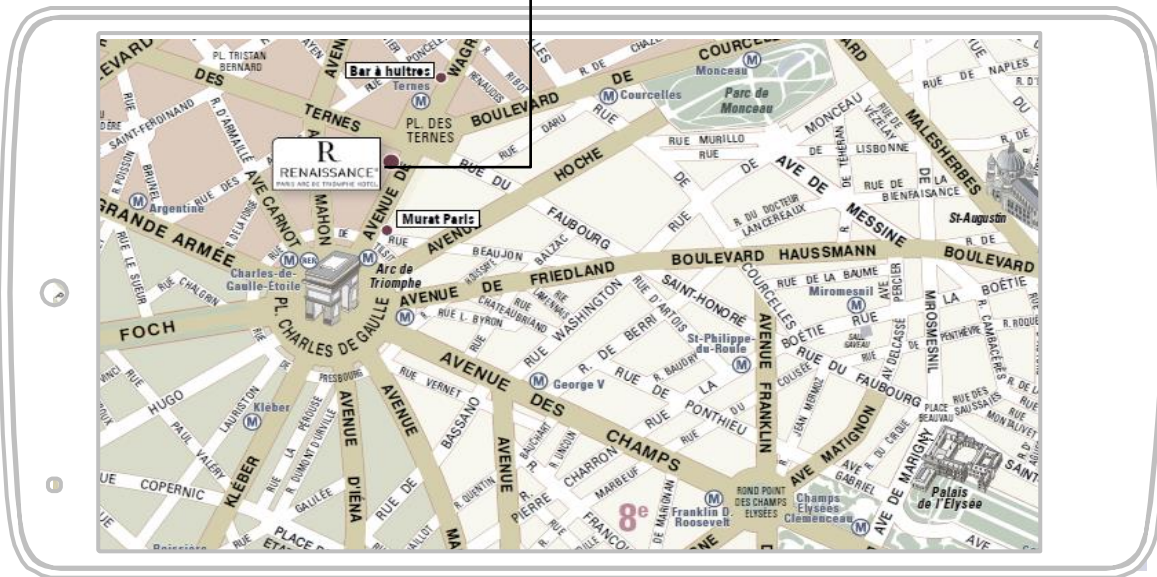

DESTINATION PARIS

206
museums

2,185
monuments

294SM
surface area of
Greater Paris

36,5
million
tourists in 2016

HOTEL LOCATION

39 avenue de Wagram – 75017 Paris

Central location
In Paris

Line 1 & 6 – RER A:
Charles de Gaulle Etoile
Line 2: Ternes

Roissy Charles de Gaulles Airport
Orly Airport