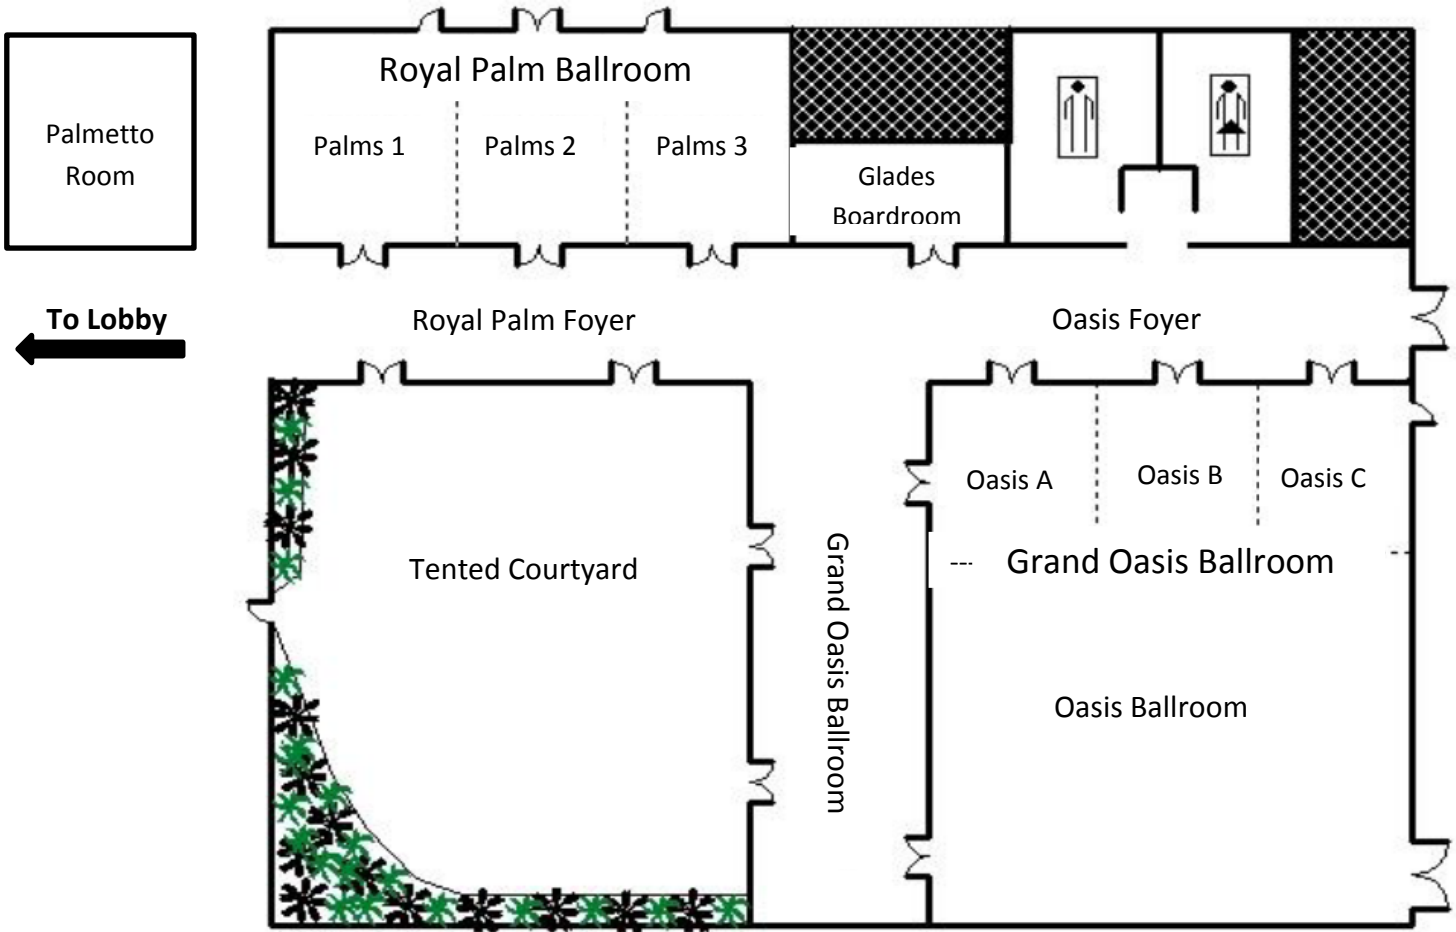

MARRIOTT
BOCA RATON
 5150 Town Center Circle
 Boca Raton, FL 33486
 561-392-4600

ROOM	DIMENSIONS	SQ.FT.	CEILING HT.	THEATER	SCHOOLROOM	CONFERENCE	U-SHAPE	RECEPTION	BANQUET
Grand Oasis Ballroom	66' x 78'	5,148	12 ft.	550	250	N/A	N/A	500	350
Oasis A, B & C (each)	22' x 33'	726	12 ft.	80	30	20	25	70	50
Oasis Ballroom	45' x 66'	2,970	12 ft.	300	150	N/A	75	230	180
Royal Palm Ballroom	66' x 33'	2,178	11 ft.	200	90	50	60	190	150
Palms 1, 2 & 3 (each)	22' x 33'	726	11 ft.	80	30	20	25	70	50
Glades Boardroom	18' x 22'	396	10 ft.	N/A	N/A	16	N/A	N/A	N/A
Tented Courtyard	40' x 40'	1,600	10 ft.	150	N/A	N/A	N/A	200	130
Palmetto Room	16' x 22'	352	10 ft.	40	15	15	15	20	30