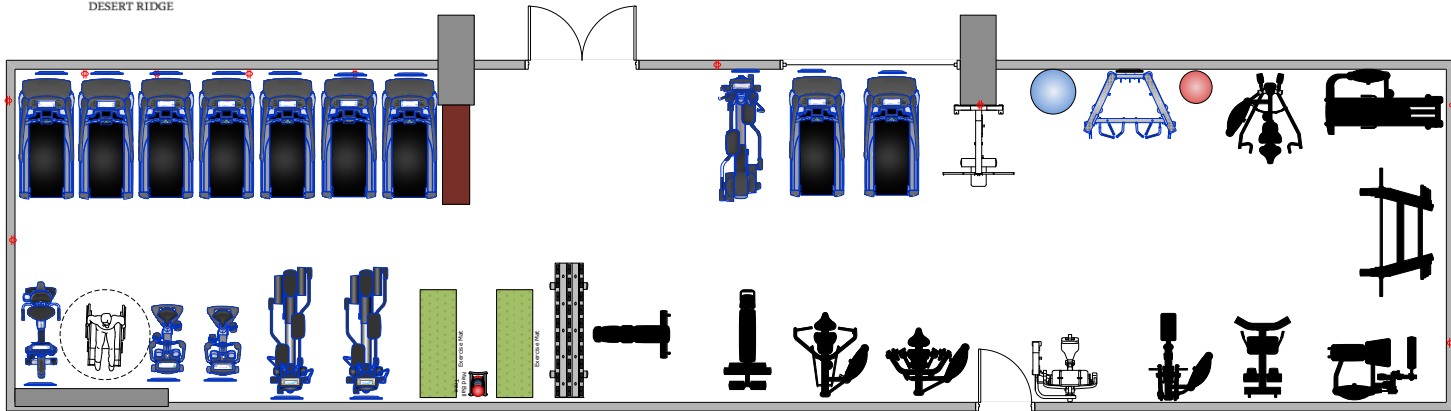

JW MARRIOTT
PHOENIX
DESERT RIDGE

5350 East Marriott Drive , Phoenix Arizona 85054, +1-480-293-5000