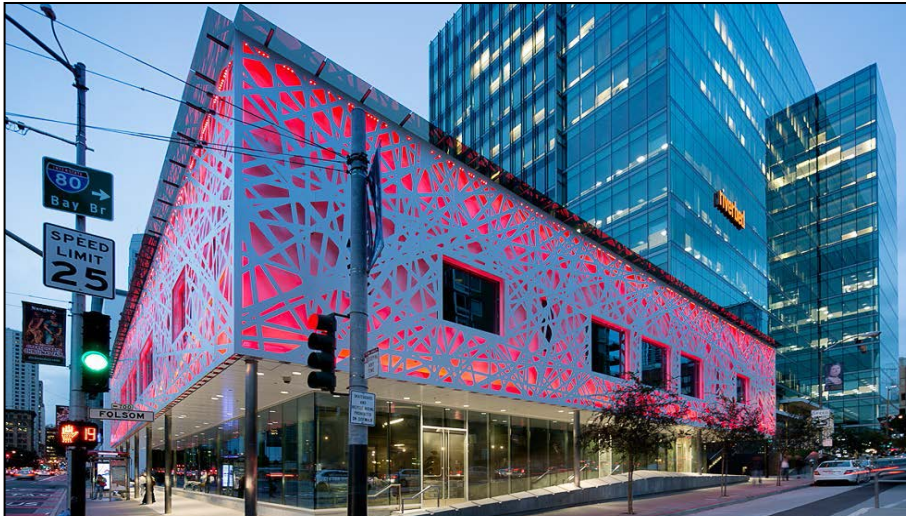

Spin

Capacity: 50–500
Ping Pong Venue