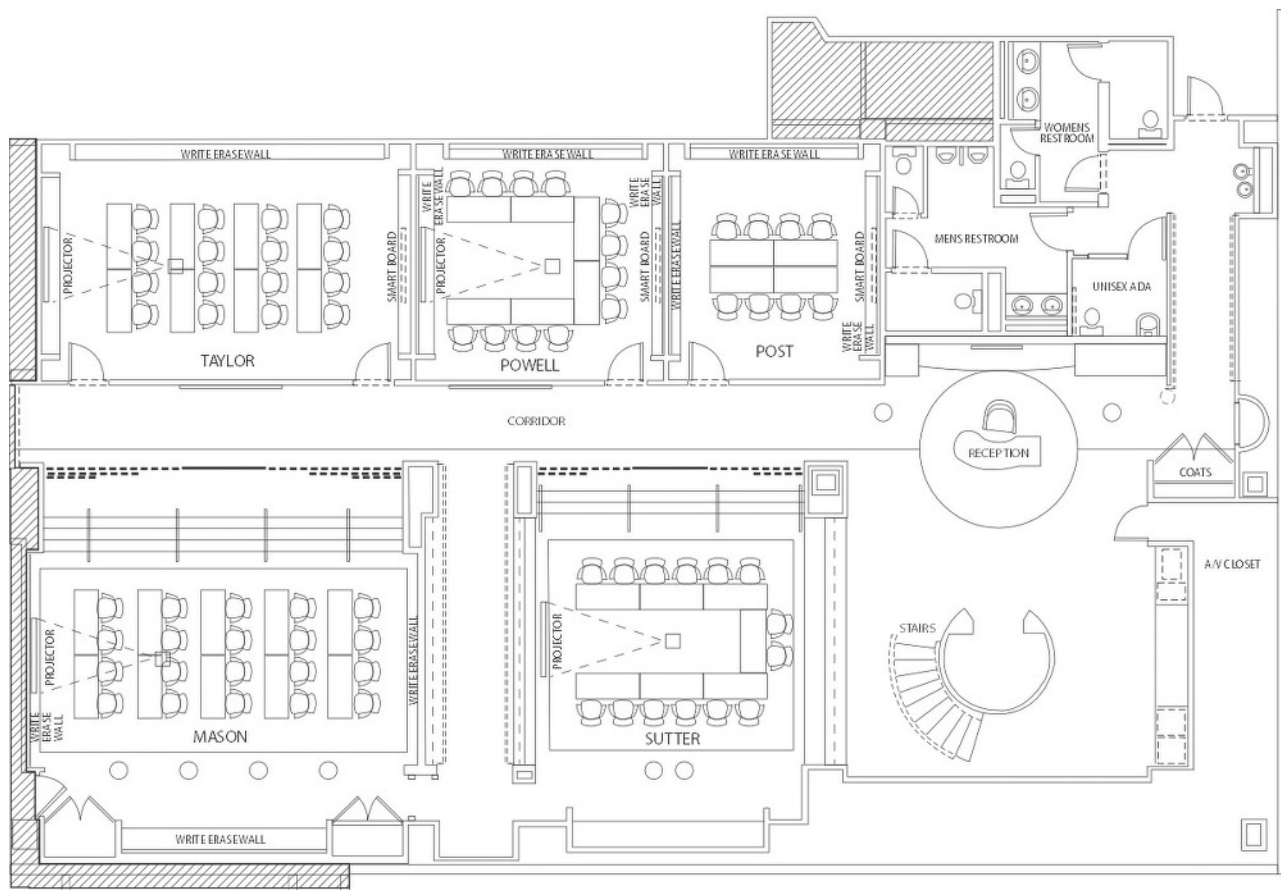

Pacific Conference Center

Floor Plan

Capacity

Meeting Room	DIMENSIONS		CAPACITY				
	LxWxH	Sq. Ft.	Theater	Classroom	Conference	U-Shape	Hollow Square
Post	15x18x8	270	24	10	10	n/a	n/a
Powell	18x18x8	324	30	15	14	n/a	n/a
Taylor	27x18x8	486	36	20	20	18	25
Mason	28x22x8	616	36	20	20	20	20
Sutter	23x23x8	529	28	15	14	14	15