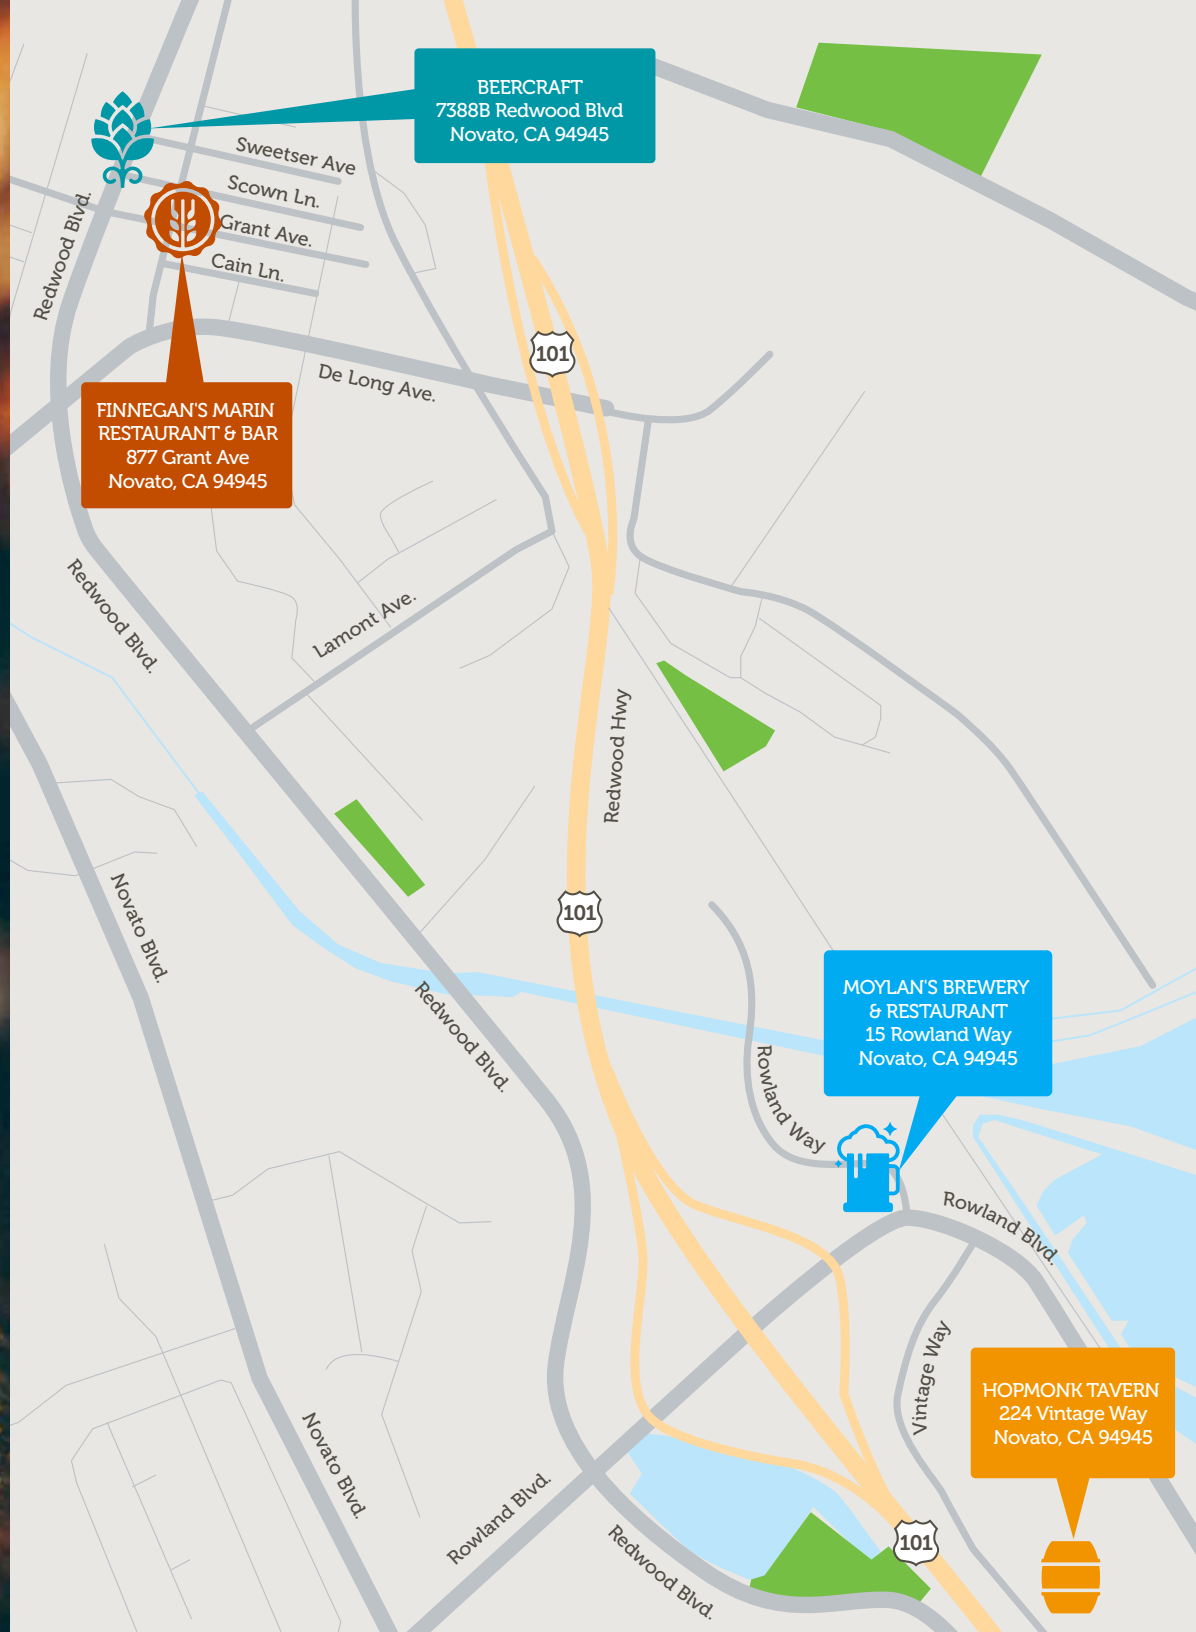

LIFE IS MEANT TO BE HOPPY.

Experience the Courtyard Novato Ale Trail. Connecting beer lovers with a vast assortment of craft brews from 4 local watering holes. Enjoy and drink responsibly.

COURTYARD NOVATO MARIN/SONOMA
1400 N Hamilton Parkway
Novato, CA 94949
415-883-8950
NovatoCourtyard.com

BEERCRAFT
7388B Redwood Blvd
Novato, CA 94945

FINNEGAN'S MARIN RESTAURANT & BAR
877 Grant Ave
Novato, CA 94945

MOYLAN'S BREWERY & RESTAURANT
15 Rowland Way
Novato, CA 94945

HOPMONK TAVERN
224 Vintage Way
Novato, CA 94945