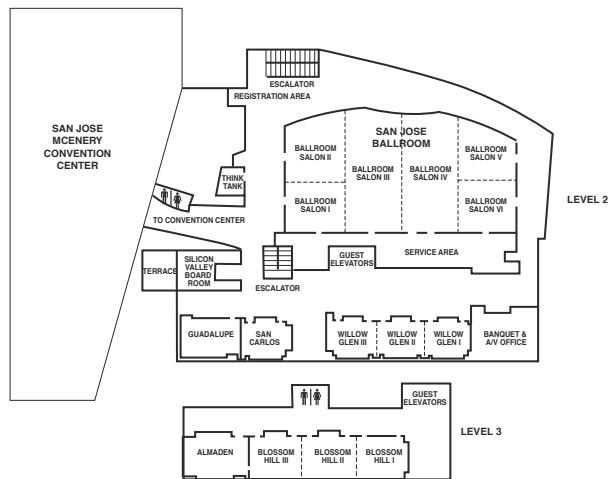

DIMENSIONS

CAPACITY

Meeting Room	L*W*H	Sq. Ft.	Theater	Schoolroom	Conference	U-Shape	Reception	Banquet
LEVEL 2								
San Jose Ballroom	165x55x15	9,075	900	472	200	210	700	640
Ballroom Salon I	30x32x15	960	80	34	24	24	70	60
Ballroom Salon II	33x32x15	1,056	80	34	24	24	70	60
Ballroom Salon III	32x70x15	2,240	240	140	80	70	180	170
Ballroom Salon IV	33x70x15	2,310	240	140	80	60	180	170
Ballroom Salon V	35x33x15	1,155	80	32	24	24	70	50
Ballroom Salon VI	30x32x15	960	80	32	24	24	70	50
Willow Glen	79x21x11	1,659	165	68	48		90	120
Willow Glen I, II, or III	25x21x11	525	55	28	16	20	30	40
Guadalupe	31x22x11	682	50	32	24	24	30	40
San Carlos	27x21x11	567	55	28	16	20	30	40
Silicon Valley Board Room	23x20x15	460			12			
Think Tank	14x16x9	224			6			
LEVEL 3								
Almaden	32x23x9	736	50	36	24	26	35	50
Blossom Hill	78x23x9	1,794	165	80	60		90	120
Blossom Hill I, II, or III	26x23x9	598	55	32	20	24	30	40
Wine Room-ARCADIA	18x10x8	180			10			
Private Dining Room	18x28x14	504			30		50	12
Conference 3A		261			10			
Conference 3B		309			10			

ACCOMMODATIONS

26 floors • 484 guest rooms and 26 suites • 2 conference suites adjacent to private boardroom • 3 Concierge Levels • Refrigerator • Wet bar • High-speed Internet access with router in every room • In-room entertainment • Guest room safe

RESTAURANTS & LOUNGES

Arcadia Steakhouse • Tanq Martini Bar
• Corner Market Kitchen (*proudly serving Starbucks® Coffee*)

RECREATION & LEISURE

Fitness Center • 4 golf courses within a 9-mile radius
• Heated outdoor pool and whirlpool • Hiking and jogging trails nearby • Santa Cruz Beach (30 miles)
• Scuba diving and surfing nearby

GUEST SERVICES

Committed to a smoke-free environment • Concierge desk
• Evening turndown service • Full-service Business Center
• Gift/Newsstand • Room service 6 am - 11 pm
• Safety-deposit boxes at front desk • Valet dry-cleaning
• Valet parking

MEETING FACILITIES

19 meetings rooms • 21,000 square feet of total meeting space
• Largest meeting room is San Jose Ballroom with maximum meeting space of 9,075 square feet and maximum seating capacity of 900 • Maximum of 16 breakout meeting room(s)
• 2 Private Boardrooms with adjacent conference suites
• Audiovisual equipment • Catering • Specialty lighting services • Wireless high-speed Internet access

ATTRACTIONS

SAP Center • City National Civic Theater • NHL's San Jose Sharks • Santana Row • LEVI Stadium • Happy Hollow Park & Zoo • Monterey Bay Aquarium • Raging Waters • Big Basin Redwoods State Park

LOCATION

Conveniently located in the heart of Silicon Valley
• Minutes from San Jose International Airport • Directly connected to the San Jose McEnery Convention Center featuring 550,000 square feet of functional meeting space including 35,000 square foot ballroom