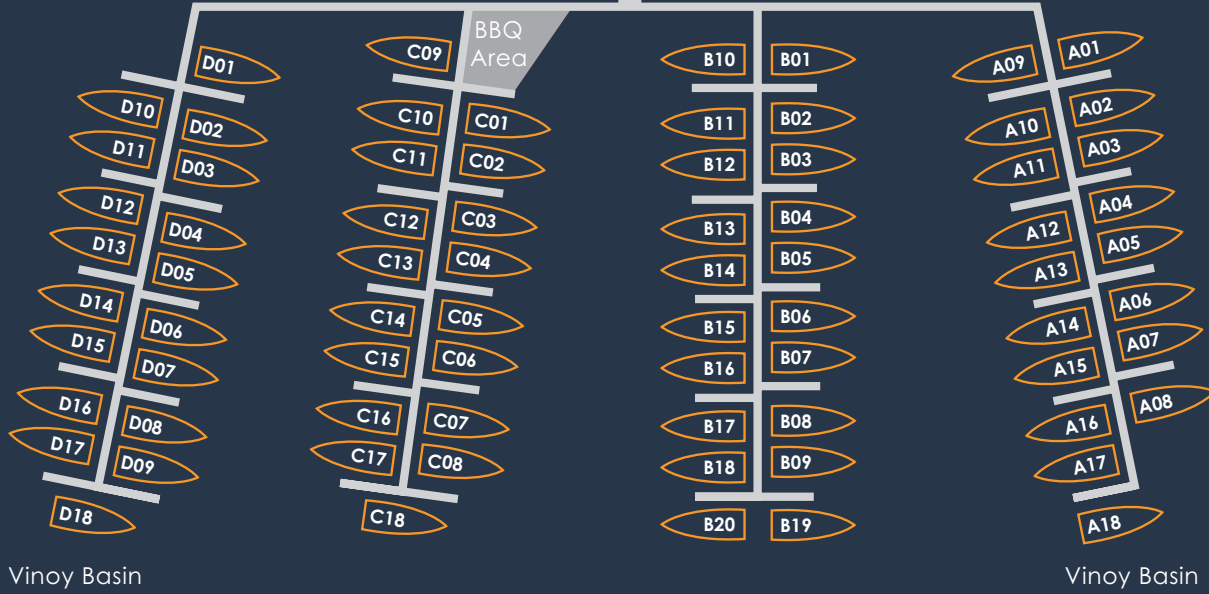

5th Ave NE

5th Ave NE

Dock  
Office

**The Vinoy® Marina offers:**

- 35' to 120' deepwater wet slips
- Naturally protected basin
- Concrete "fixed" docks
- Restaurants & spa discounts
- Yacht Club events
- Walking distance to city activities
- Heated pool & hot tub
- Complimentary valet parking
- Secure key card access to docks
- 24-hour security
- WiFi & cable service
- Docksider valet
- Clean Marina Facility designation
- Meeting rooms
- Exclusive grill & entertaining area
- Fitness facilities

SLIP NUMBER	BOAT SIZE	BEAM	SLIP COUNT
A09, A10, B01	35'	17'	3
A11, B02, B03, B10-B12, C01, D10, D11	40'	18'	9
A01, A08, A12, B04, B05, B13, B14, C02, C03, C09, D01	45'	19'	11
A02-A07, A13-A15, B06, B07, B15, B16, C04-C06, C10-C17, D02-D09, D12-D17	50'	20'	38
A16, A17, B08, B09, B17, B18, B19, B20, C07, C08	60'	23'	10
A18	80'	—	1
C18, D18	120'	—	2