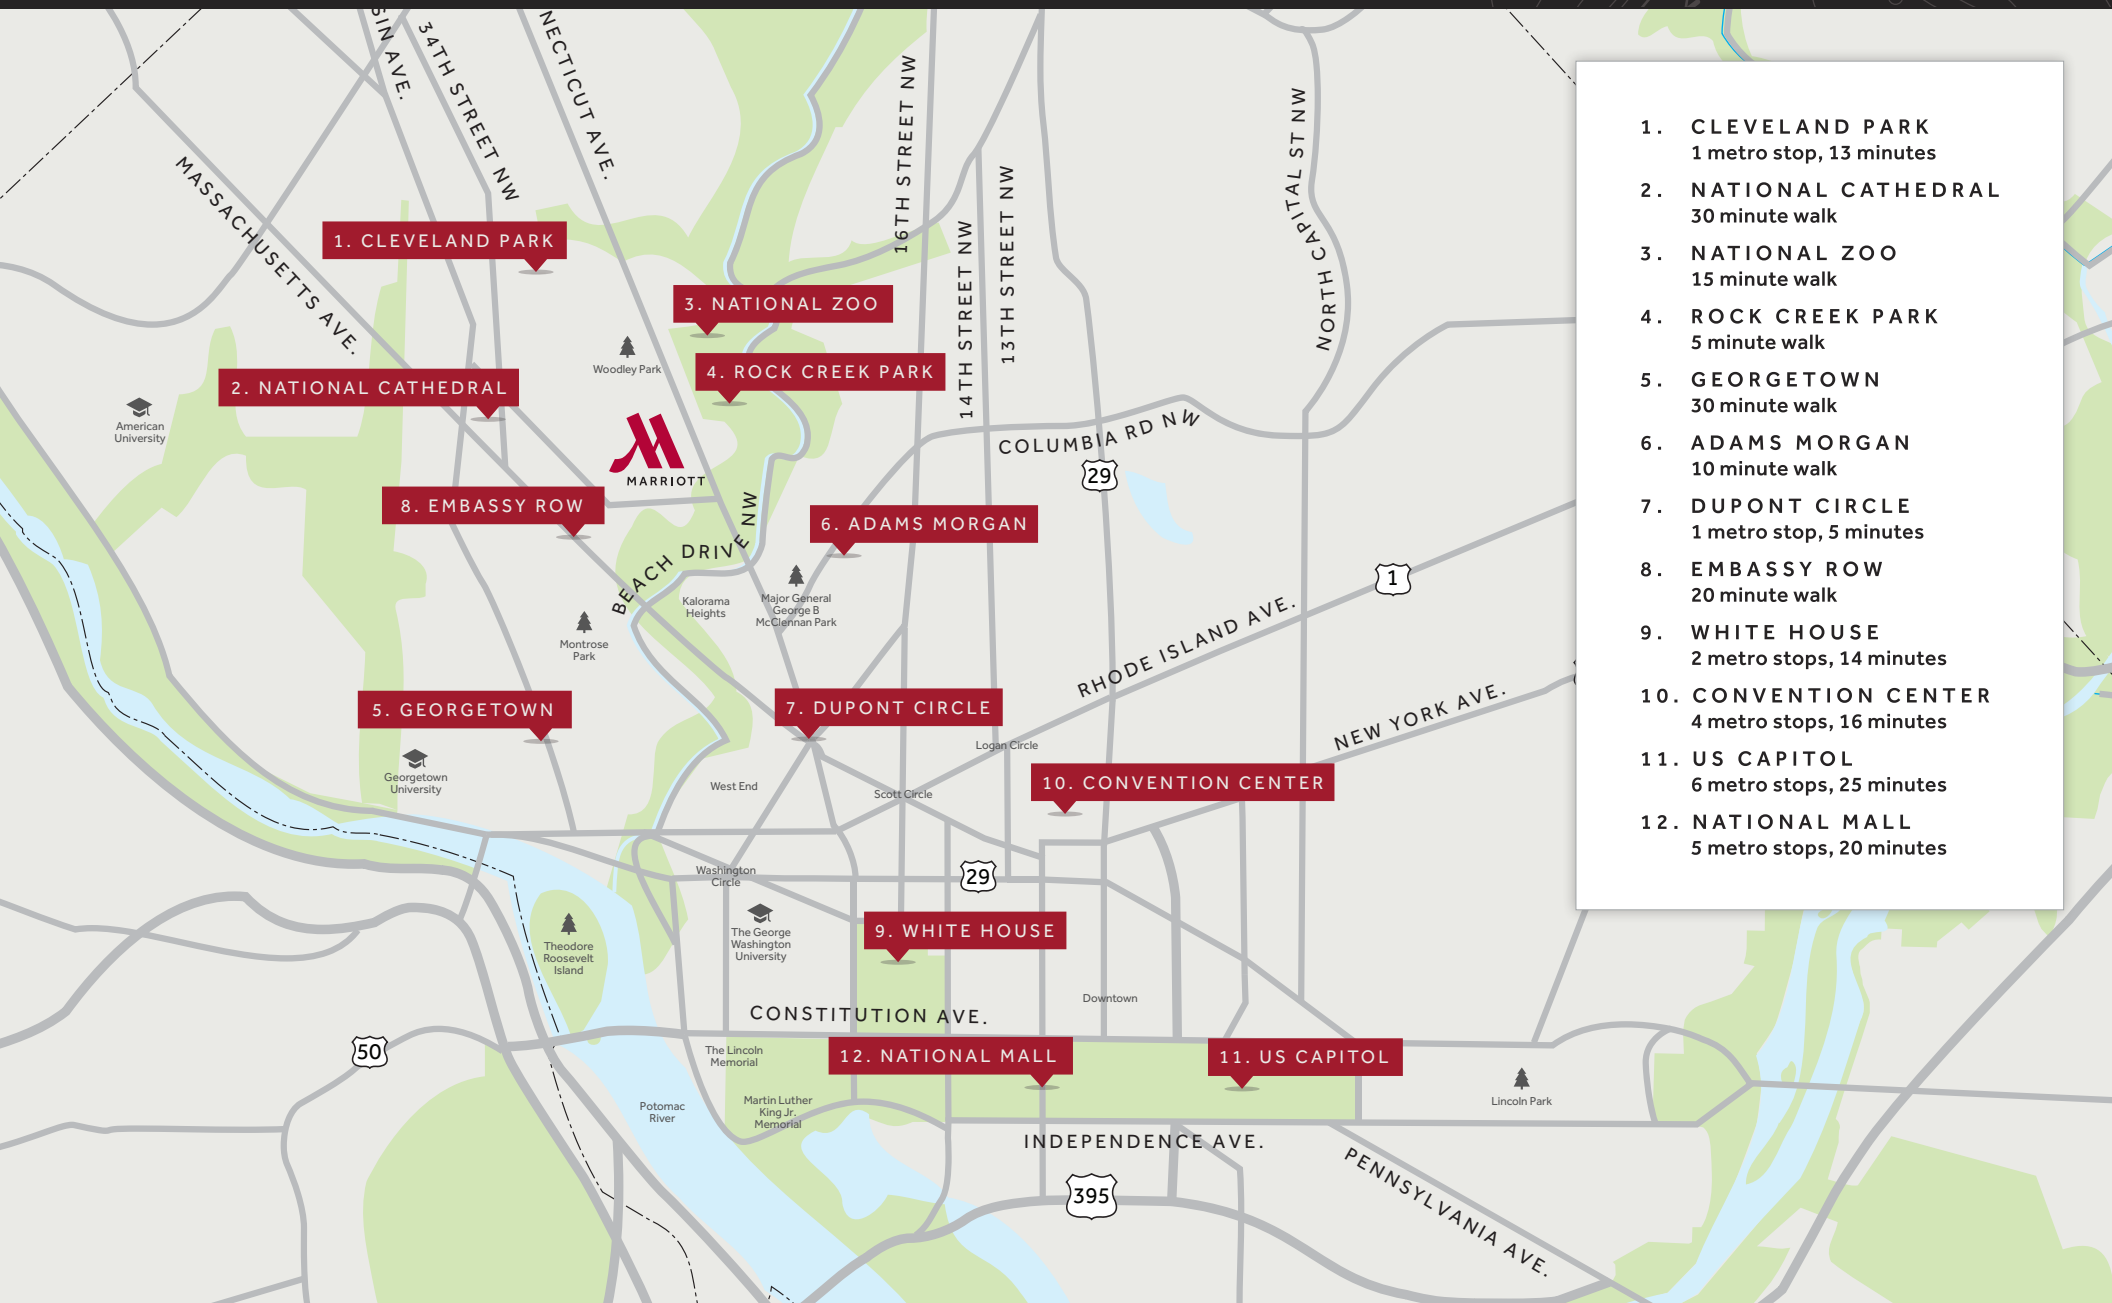

WASHINGTON MARRIOTT WARDMAN PARK: CLOSE TO ALL DC HAS TO OFFER

- 1. CLEVELAND PARK
1 metro stop, 13 minutes
- 2. NATIONAL CATHEDRAL
30 minute walk
- 3. NATIONAL ZOO
15 minute walk
- 4. ROCK CREEK PARK
5 minute walk
- 5. GEORGETOWN
30 minute walk
- 6. ADAMS MORGAN
10 minute walk
- 7. DUPONT CIRCLE
1 metro stop, 5 minutes
- 8. EMBASSY ROW
20 minute walk
- 9. WHITE HOUSE
2 metro stops, 14 minutes
- 10. CONVENTION CENTER
4 metro stops, 16 minutes
- 11. US CAPITOL
6 metro stops, 25 minutes
- 12. NATIONAL MALL
5 metro stops, 20 minutes