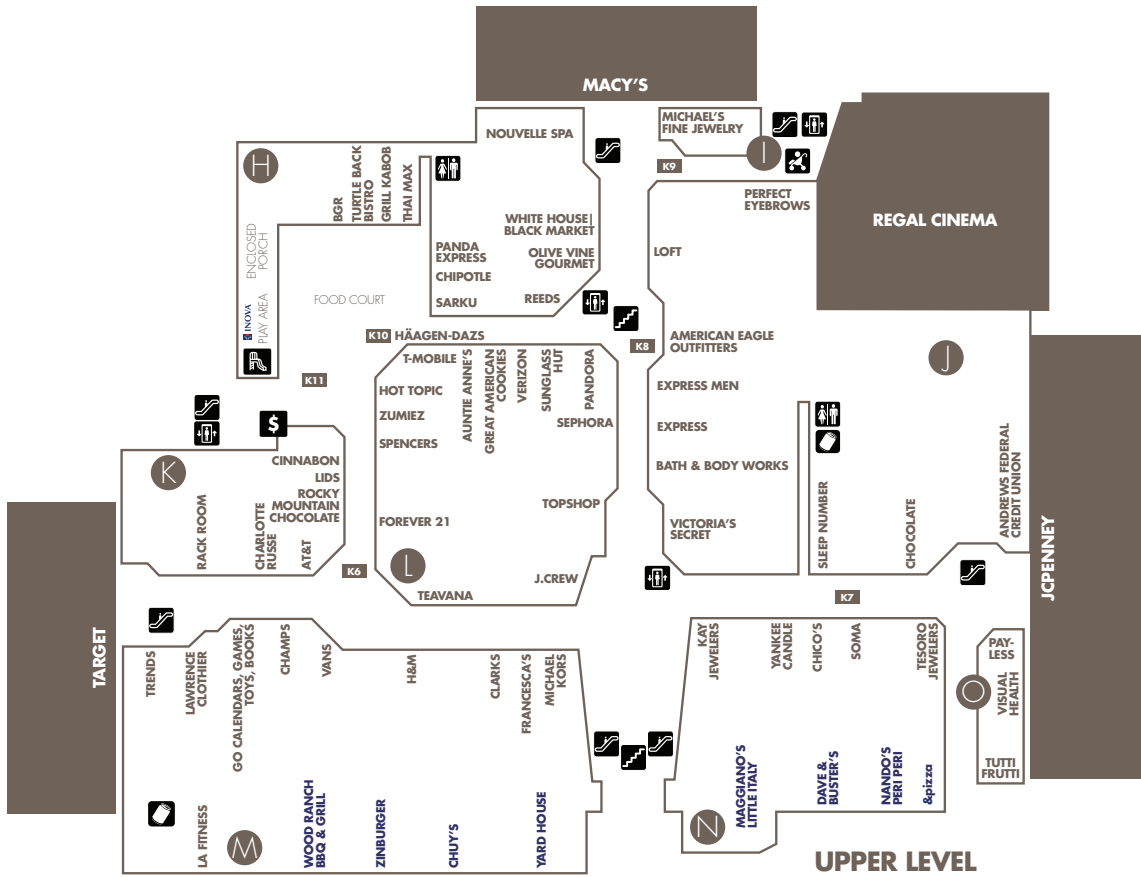

UPPER LEVEL
LOWER LEVEL
RESTAURANTS

ANCHOR STORES

- C DICK'S SPORTING GOODS
- JCPENNEY
- G, M LA FITNESS
- MACY'S
- A NORDSTROM RACK
- J REGAL CINEMA
- TARGET

WOMEN'S FASHION

- K CHARLOTTE RUSSE
- N CHICO'S
- J CHOCOLATE
- J EXPRESS
- A, L FOREVER 21
- M FRANCESCA'S
- G, M H&M
- J LOFT
- M MICHAEL KORS
- A NEW YORK & COMPANY
- N SOMA
- L TOP SHOP
- A TORRID
- M TRENDS
- J VICTORIA'S SECRET
- H WHITE HOUSE|
- BLACK MARKET

CHILDREN'S FASHION

- C THE CHILDREN'S PLACE
- A CRAZY 8
- A GYMBOREE
- G, M H&M
- C JUSTICE
- G KIDS FOOT LOCKER
- A PINK & BROWN
- C STRIDE RITE

SHOES

- M CHAMPS
- M CLARKS
- E FINISH LINE
- A FOOT LOCKER
- G JOURNEYS
- G KIDS FOOT LOCKER
- M MICHAEL KORS
- O PAYLESS
- K RACK ROOM
- G SPORTS ZONE ELITE
- C STRIDE RITE
- M VANS

FOOD COURT

- H BGR (COMING SOON)
- H CHIPOTLE
- H GRILL KABOB
- H PANDA EXPRESS
- H SARKU
- H THAI MAX (COMING SOON)
- H TURTLE BACK BISTRO (COMING SOON)

DINING

- N &PIZZA
- M CHUY'S
- G, N DAVE & BUSTER'S
- (COMING DECEMBER 2015)
- N MAGGIANO'S LITTLE ITALY
- N NANDO'S PERI-PERI
- M WOOD RANCH BBQ & GRILL
- M YARD HOUSE
- M ZINBURGER
- (COMING SOON)

LEGEND

- ATM
- ELEVATOR
- ESCALATOR
- STROLLERS
- STAIRS
- RESTROOMS
- INOVA PLAY AREA
- SCHOLASTIC CHILDREN'S LIBRARY
- GUEST SERVICES POWERED BY deliv
- VENDING MACHINE