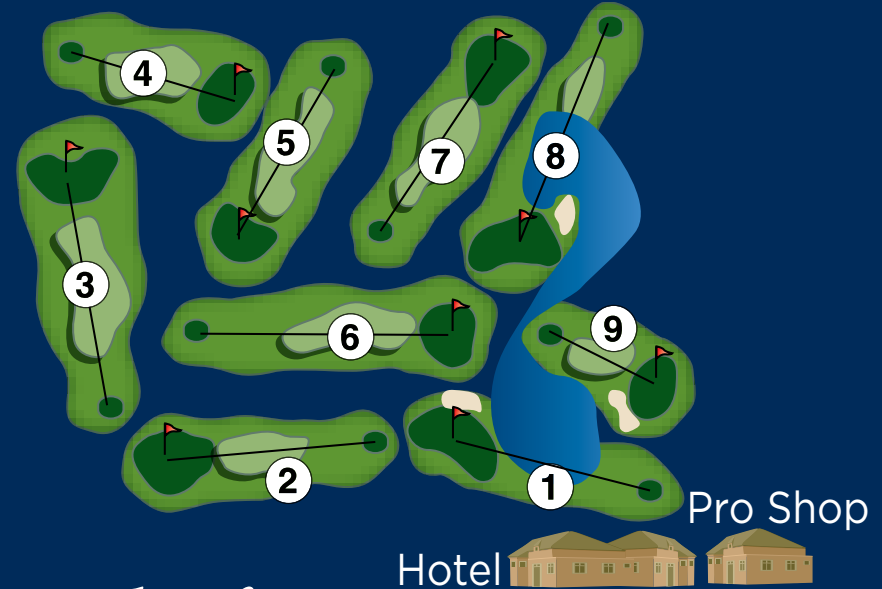

westdrift

MANHATTAN BEACH

Rules of Play

1. Please repair all ball marks (correctly), rake bunkers and fill all divots with sand provided.
2. Westdrift's Manhattan Beach Golf Club is a non-metal spike facility.
3. Please keep pace with the group ahead of yours.
4. Proper golf attire must be worn at all times. (Dress code will be enforced.)
5. Golfers are responsible for damage resulting from their actions and any damage from their golf ball. That includes damage to adjacent property and homeowners' property.
6. Failure to follow instructions of golf course or hotel staff is reason for removal.
7. The hotel liquor license requires that all alcoholic beverages consumed on the golf course be purchased from hotel or golf shop.
8. Fivesomes only accepted with permission from golf shop.
9. Please use the restrooms provided by the Westdrift hotel.

1400 Parkview Ave., Manhattan Beach, CA 90266
(310) 939-1465 | www.westdrift.com

westdrift

MANHATTAN BEACH

HOLE	1	2	3	4	5	6	7	8	9	OUT
White	125	101	136	155	146	153	147	182	95	1240
Red	107	84	124	129	129	130	130	160	74	1067
Handicap	4	8	5	6	7	2	3	1	9	
Par	3	3	3	3	3	3	3	3	3	27

SCORER: _____ ATTEST: _____ DATE: _____

© Golf ScoreCards, Inc. 2/2018 1-800-238-7267

westdrift

MANHATTAN BEACH

Hotel 

Pro Shop

This course is irrigated with reclaimed water.